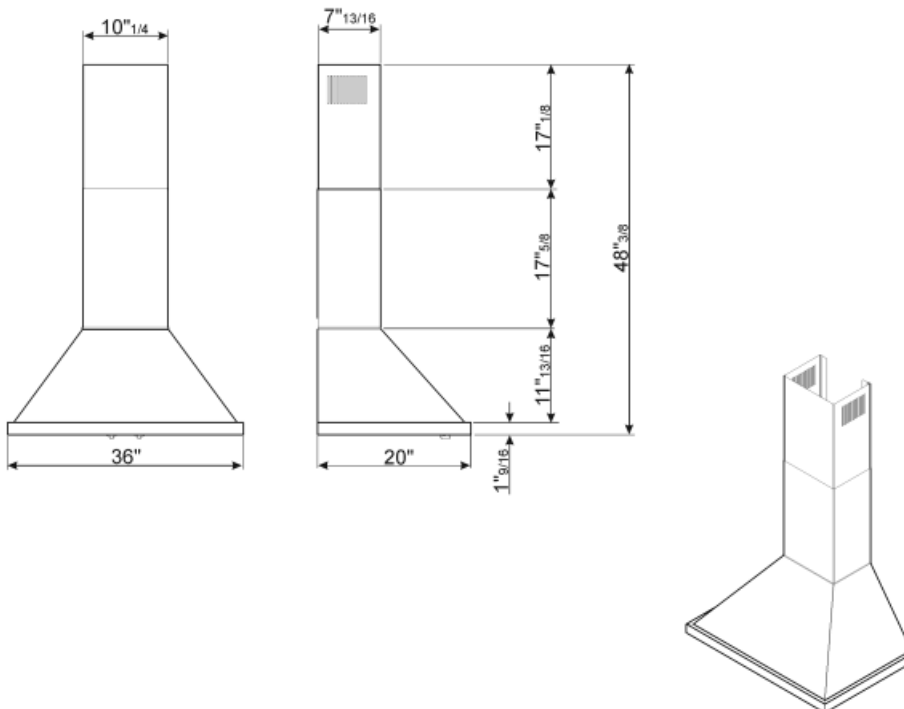

Extraction rate [CFM]	Noise level [dB(A)]
Speed level 1	210.5	53
Speed 2	317	62
Speed 3	437.5	69
Speed level 4	573.5	75

Electrical Connection

Electrical connection rating	495 W	Frequency (Hz)	60 Hz
Voltage	120 V	Power supply cable length	39 3/8 "

Also available

Available colors	Black, Stainless steel, Anthracite, Yellow, Green, Red, Orange	Available colors	KPF36UBL-X-AN-YW-OG-RD-OR

Optional accessories

Charcoal filter   FLTK-1