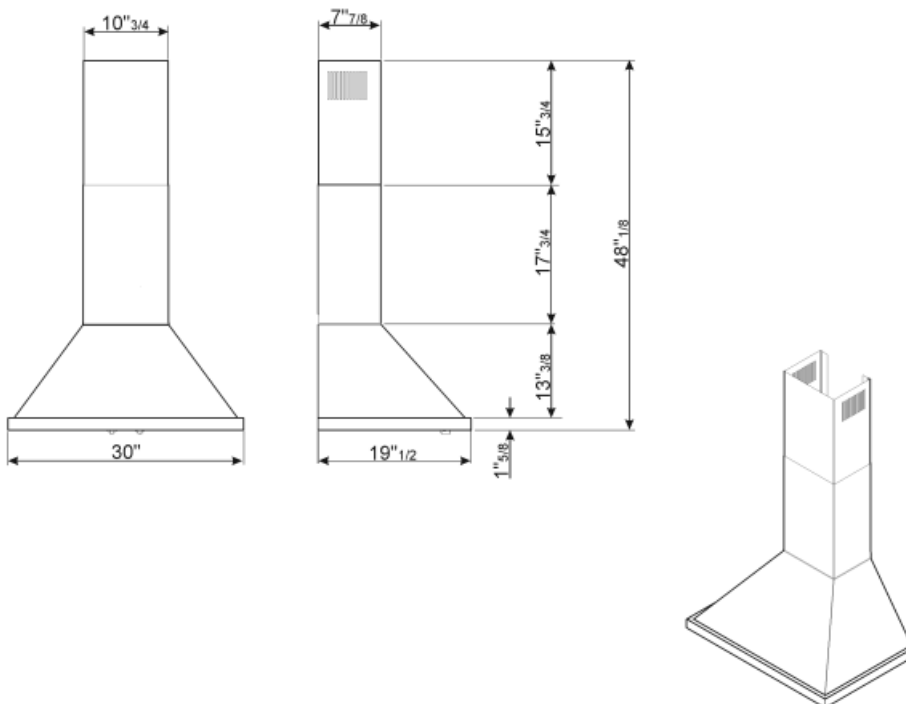

Extraction rate [CFM]	Noise level [dB(A)]
Speed level 1	210.5	53
Speed 2	317	62
Speed 3	437.5	69
Speed level 4	573.5	75

Electrical Connection

Electrical connection rating	495 W	Frequency (Hz)	60 Hz
Voltage	120 V	Power supply cable length	39 3/8 "

Also available

Available colors	White, Black, Anthracite, Yellow, Green, Red, Orange	Available colors	KPF30UWH-BL-AN-YW-OG-RD-OR

Optional accessories

Charcoal filter FLTK-1