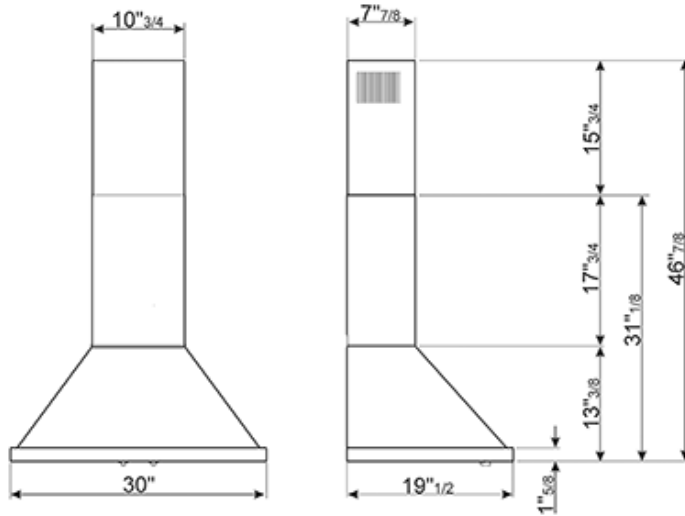

KPF30UYW

Portofino

wall mounted ventilation hood
30"
yellow

SMEG U.S.A. INC.
A&D BUILDING
150 EAST 58th STREET, 7th FLOOR
NEW YORK, NY, 10155
Tel. +1 212 265 5378
Fax +1 212 265 5945