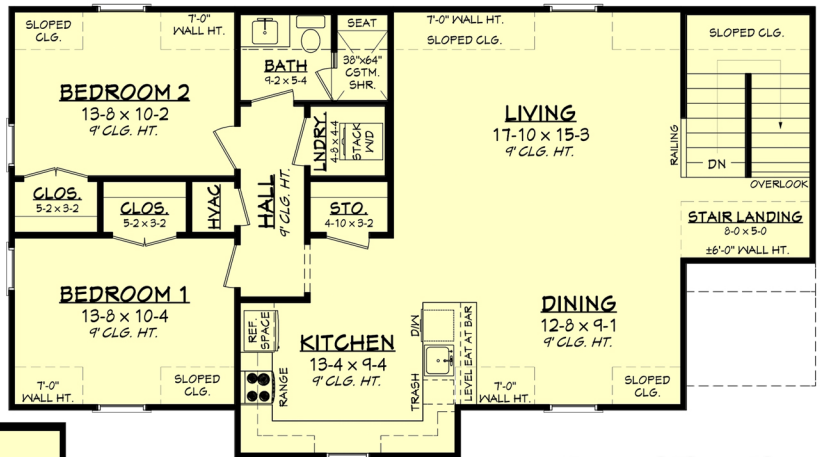

Designing Homes
HOUSE PLAN ZONE
 Building Relationships

Woodline Garage Plan

G1271-S

- 1271 Sq Ft.
- 2 Bedrooms
- 1 Bathrooms
- 2 Stories
- 50-0 Width
- 28-0 Depth

Phone: 601.336.3254 sales@hpzplans.com

<https://hpzplans.com/products/woodline-garage-plan>