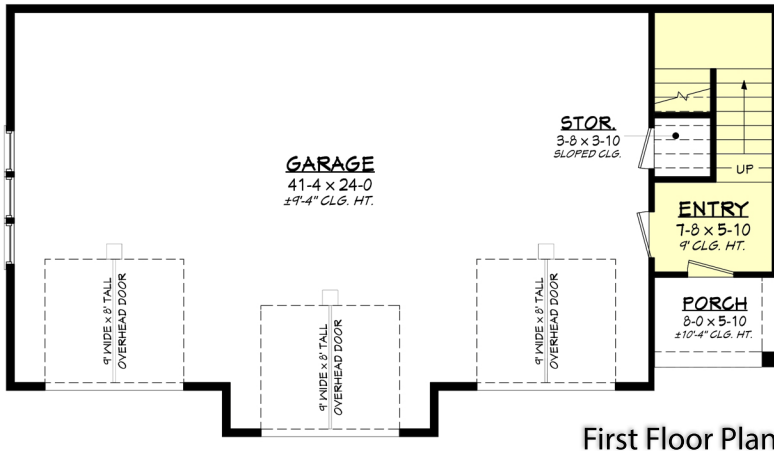

Designing Homes
HOUSE PLAN ZONE
 Building Relationships

Woodline Garage Plan

G1271-S

- 1271 Sq Ft.
- 2 Bedrooms
- 1 Bathrooms
- 2 Stories
- 50-0 Width
- 28-0 Depth

Phone: 601.336.3254 sales@hpzplans.com

<https://hpzplans.com/products/woodline-garage-plan>