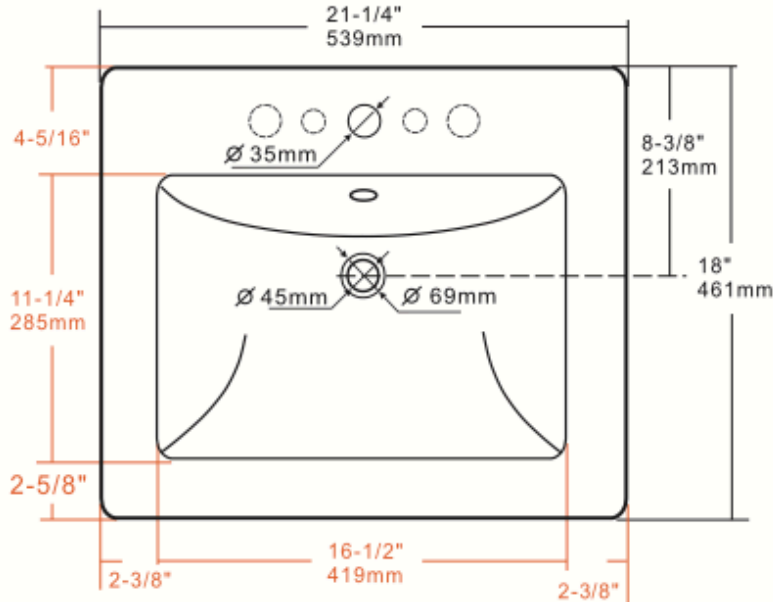

**PL-5053**  
*Pearl Series*  
Porcelain Sink

**Features**

- Rectangular Basin
- Nonporous - Hygienic
- Overflow Drain
- One Pre-Drilled Faucet Hole

**Material**

- Vitreous China

**Installation**

- Drop-In

**Available Color/Finishes**  
Intended for reference only

### Technical Information

All product dimensions are nominal

Interior Measurements: 16 1/2" x 11 1/4" x 5 1/2"

Exterior Measurements: 21 1/4" x 18" x 7 1/2"

Bowl Configuration: Single

Finish: Vitreous China