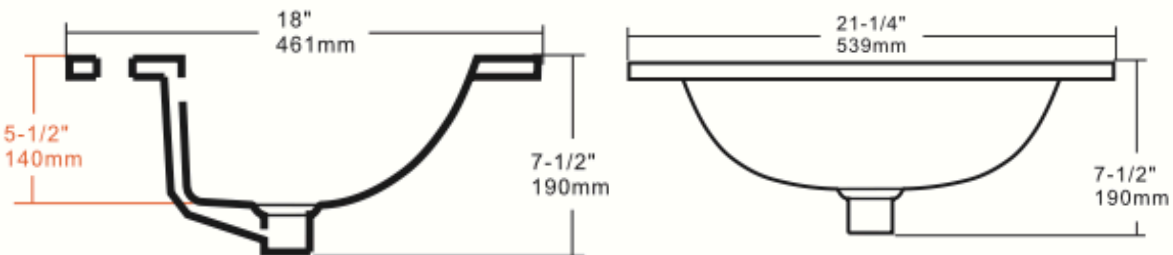

**PL-5053**  
*Pearl Series*  
Porcelain Sink

**Features**

- Rectangular Basin
- Nonporous - Hygienic
- Overflow Drain
- One Pre-Drilled Faucet Hole

**Material**

- Vitreous China

**Installation**

- Drop-In

**Available Color/Finishes**  
Intended for reference only

### Technical Information

All product dimensions are nominal

Interior Measurements: 16 1/2" x 11 1/4" x 5 1/2"

Exterior Measurements: 21 1/4" x 18" x 7 1/2"

Bowl Configuration: Single

Finish: Vitreous China