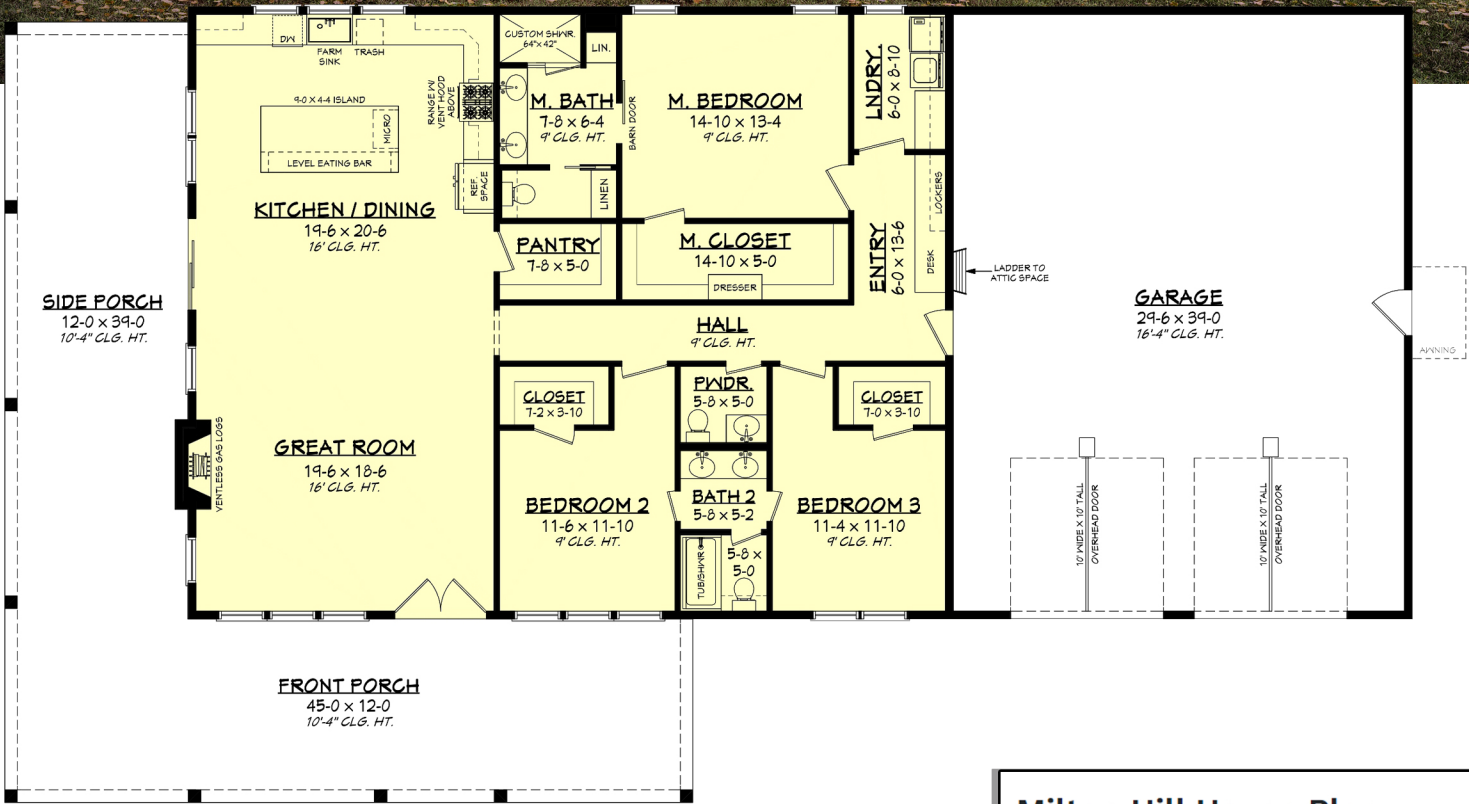

Designing Homes
HOUSE PLAN ZONE
 Building Relationships

Floor Plan

Milton Hill House Plan

2000-5

- 🏠 2000 Sq Ft.
- 🏠 1 Stories
- 🛏️ 3 Bedrooms
- 🚪 92-0 Width
- 🚿 2.5 Bathrooms
- 📏 52-0 Depth

Phone: 601.336.3254 sales@hpzplans.com

<https://hpzplans.com/products/milton-hill-house-plan>