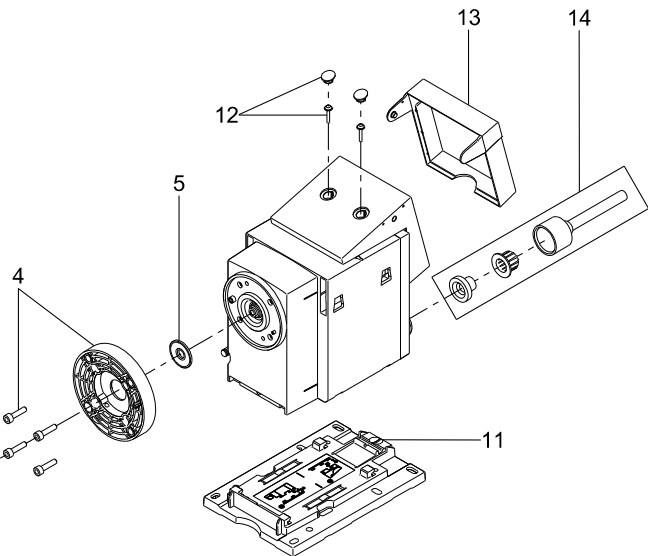

DDA, DDC, DDE

up to 17 l/h

Service kit instructions

be
think
innovate

GRUNDFOS 

Description	Included parts	Description	Included parts
Dosing head	1, 2, 3, 4, 5, 6, 7, 8, 9	Venting valve	9
Valve/diaphragm	1, 2, 3, 7	Mounting plate	11
Valve	1, 2	Screw, cover	12
Diaphragm	3	Display cover	13
Dosing head cover	8	Power cord	14