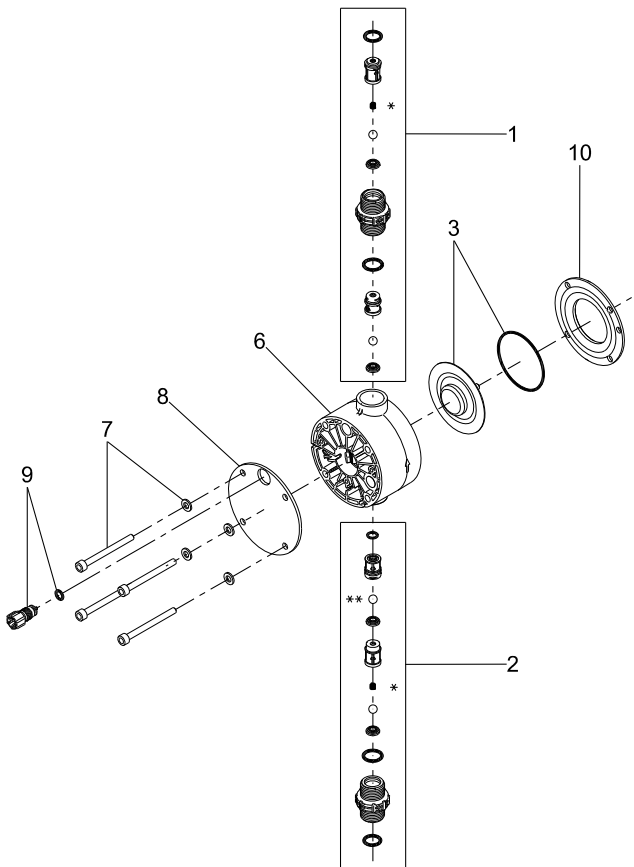

DDA, DDC, DDE

up to 17 l/h

Service kit instructions

be
think
innovate

GRUNDFOS 

Description	Included parts	Description	Included parts
Dosing head	1, 2, 3, 4, 5, 6, 7, 8, 9	Venting valve	9
Valve/diaphragm	1, 2, 3, 7	Mounting plate	11
Valve	1, 2	Screw, cover	12
Diaphragm	3	Display cover	13
Dosing head cover	8	Power cord	14