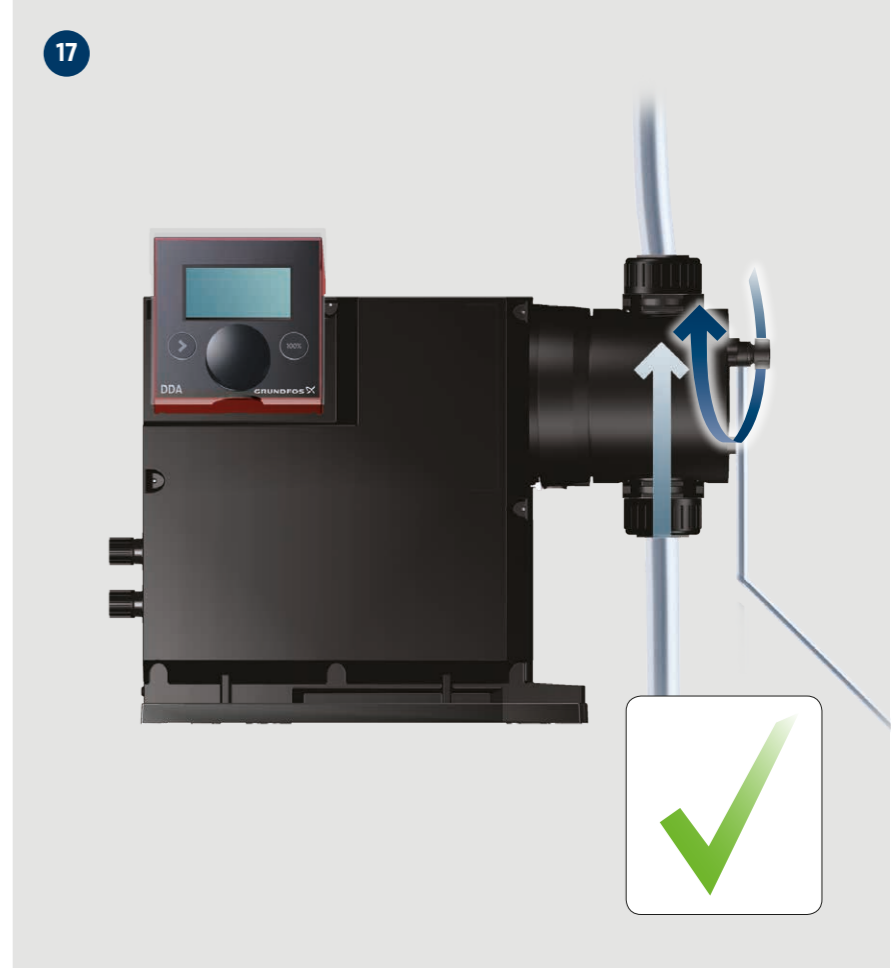

 Cable no.: 98589048

2 3 5
BUS BUS GND

1 2 3 4
GND

1 4 2 3
1 2

1 2 3
GND

1 2 3 4 5
GND

13

18