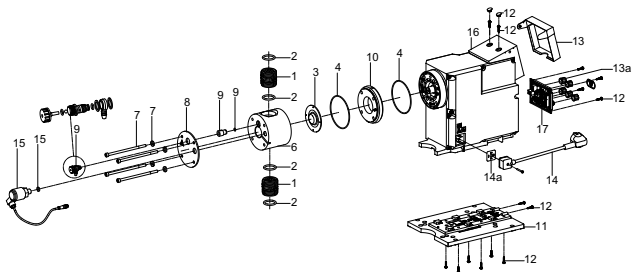

be
think
innovate

GRUNDFOS The Grundfos logo symbol, a stylized 'X' shape.

English (GB) Service kit instructions

1. DDA, DDE, 60 l/h

TM07 3277 1119

Description	Included parts
Kit: Valves + diaphragm	1, 2, 3, 4, 7
Kit: Valves	1, 2
Kit: Diaphragm	3, 4
Kit: Complete dosing head	1, 2, 3, 4, 6, 7, 8, 9, 10
Kit: Deaeration valve*	9
Kit: Cover set	12, 13, 13a
Kit: Mounting plate	11, 12
Kit: Control cube**	12, 16
Kit: I/O board**	12, 17
Spare part: Cover plate	8
Spare part: Power cable	14, 14a
Spare part: Diaphragm Leakage Detection (DLD)	15
Bulk: O-ring	2
Bulk: O-ring	4
Bulk: Washer	7
Bulk: Screws	7
Bulk: Screws	12

* Special tool kit required, see service kit catalogue

** Replacement only by certified service persons authorised and qualified by Grundfos.

2. DDA, DDE, 120 - 200 l/h

TM07 3278 1119

Description	Included parts
Kit: Valves + diaphragm	1, 2, 3, 4, 7
Kit: Valves	1, 2
Kit: Diaphragm	3, 4
Kit: Complete dosing head	1, 2, 3, 4, 6, 7, 8, 9, 10
Kit: Deaeration valve*	9
Kit: Flange	4, 5, 7
Kit: Cover set	12, 13, 13a
Kit: Mounting plate	11, 12
Kit: Control cube**	12, 16
Kit: I/O board**	12, 17
Spare part: Cover plate	8
Spare part: Power cable	14, 14a
Spare part: Diaphragm Leakage Detection (DLD)	15
Bulk: O-ring	2
Bulk: O-ring	4
Bulk: Washer	7
Bulk: Screws	7
Bulk: Screws	12