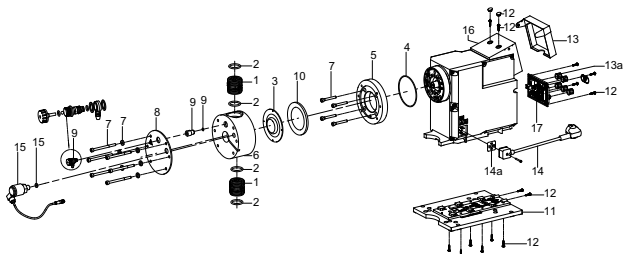

be
think
innovate

GRUNDFOS The Grundfos logo symbol, a stylized 'X' shape.

English (GB) Service kit instructions

1. DDA, DDE, 60 l/h

TM07 3277 1119

Description	Included parts
Kit: Valves + diaphragm	1, 2, 3, 4, 7
Kit: Valves	1, 2
Kit: Diaphragm	3, 4
Kit: Complete dosing head	1, 2, 3, 4, 6, 7, 8, 9, 10
Kit: Deaeration valve*	9
Kit: Cover set	12, 13, 13a
Kit: Mounting plate	11, 12
Kit: Control cube**	12, 16
Kit: I/O board**	12, 17
Spare part: Cover plate	8
Spare part: Power cable	14, 14a
Spare part: Diaphragm Leakage Detection (DLD)	15
Bulk: O-ring	2
Bulk: O-ring	4
Bulk: Washer	7
Bulk: Screws	7
Bulk: Screws	12

* Special tool kit required, see service kit catalogue

** Replacement only by certified service persons authorised and qualified by Grundfos.

2. DDA, DDE, 120 - 200 l/h

TM07 3278 1119

Description	Included parts
Kit: Valves + diaphragm	1, 2, 3, 4, 7
Kit: Valves	1, 2
Kit: Diaphragm	3, 4
Kit: Complete dosing head	1, 2, 3, 4, 6, 7, 8, 9, 10
Kit: Deaeration valve*	9
Kit: Flange	4, 5, 7
Kit: Cover set	12, 13, 13a
Kit: Mounting plate	11, 12
Kit: Control cube**	12, 16
Kit: I/O board**	12, 17
Spare part: Cover plate	8
Spare part: Power cable	14, 14a
Spare part: Diaphragm Leakage Detection (DLD)	15
Bulk: O-ring	2
Bulk: O-ring	4
Bulk: Washer	7
Bulk: Screws	7
Bulk: Screws	12