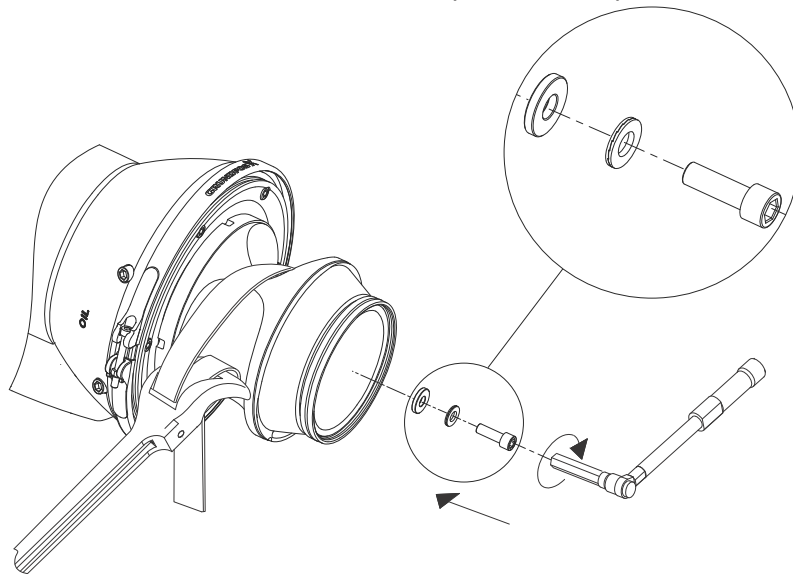

SE1 - SL1

Nor-lock washer

Service kit instructions

be
think
innovate

GRUNDFOS 

be think innovate

M10 ~ 50 Nm (37 ft.lbs)
M12 ~ 75 Nm (55.3 ft.lbs)

99505494 0818
ECM: 1241880