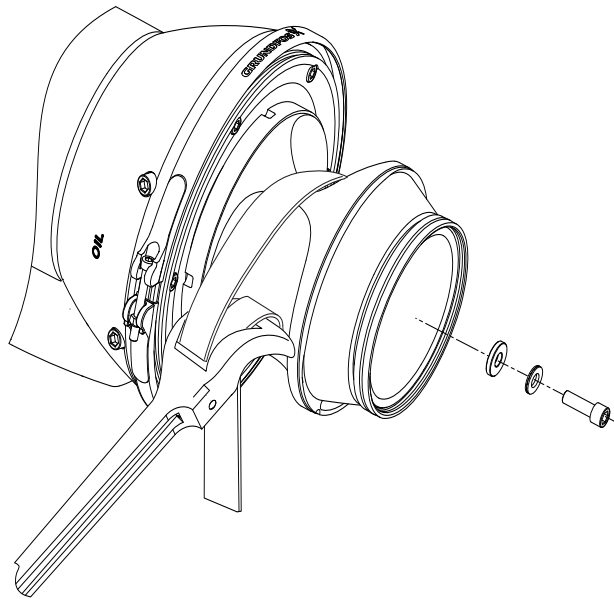

SE1 - SL1

Nor-lock washer

Service kit instructions

be
think
innovate

GRUNDFOS 

be think innovate

M10 ~ 50 Nm (37 ft.lbs)
M12 ~ 75 Nm (55.3 ft.lbs)

99505494 0818
ECM: 1241880