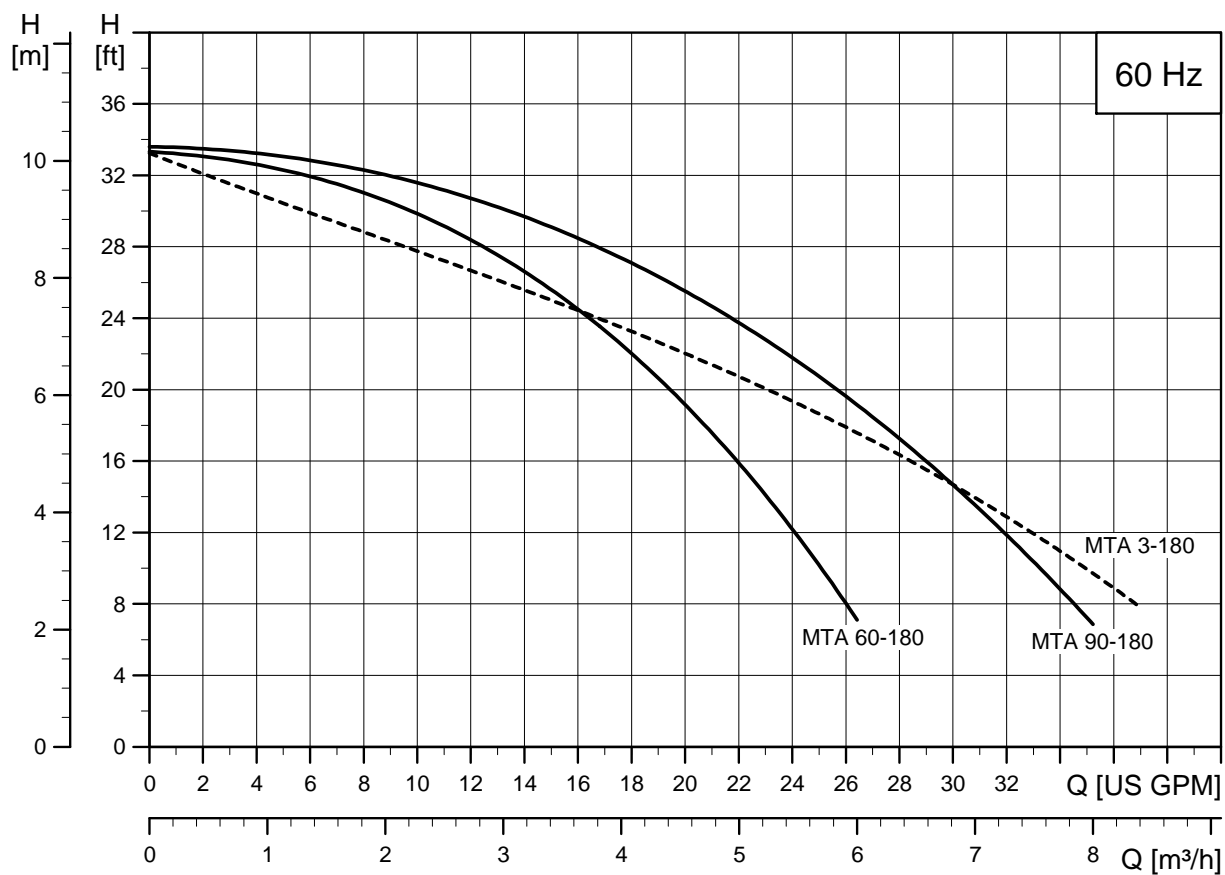

MTA conversion guide

MTA (old) to MTA (new)

Conversion of old MTA pump types to new MTA pump types
60 Hz

| | |
|----------------------|---|
| Replace MTA 3-180 | 4 |
| Replace MTA 4-250 | 6 |
| Replace MTAD 7/7-250 | 8 |

This page intentionally left blank.

Replace MTA 3-180

With MTA 60-180 or MTA 90-180

TM05 8042 1813

—— MTA 60-180 or MTA 90-180
 - - - - MTA 3-180

TM05 8046 1813

TM05 8045 1813

TM05 8047 1813

Note: For electrical data, please refer to the MTA data booklet.

Replace MTA 4-250

With MTA 90-250, MTA 120-250, or MTA 70H-250

TM05 8180 2013

— MTA 90-250, MTA 120-250, or MTA 70H-250
 - - - MTA 4-250

TM05 8116 1913