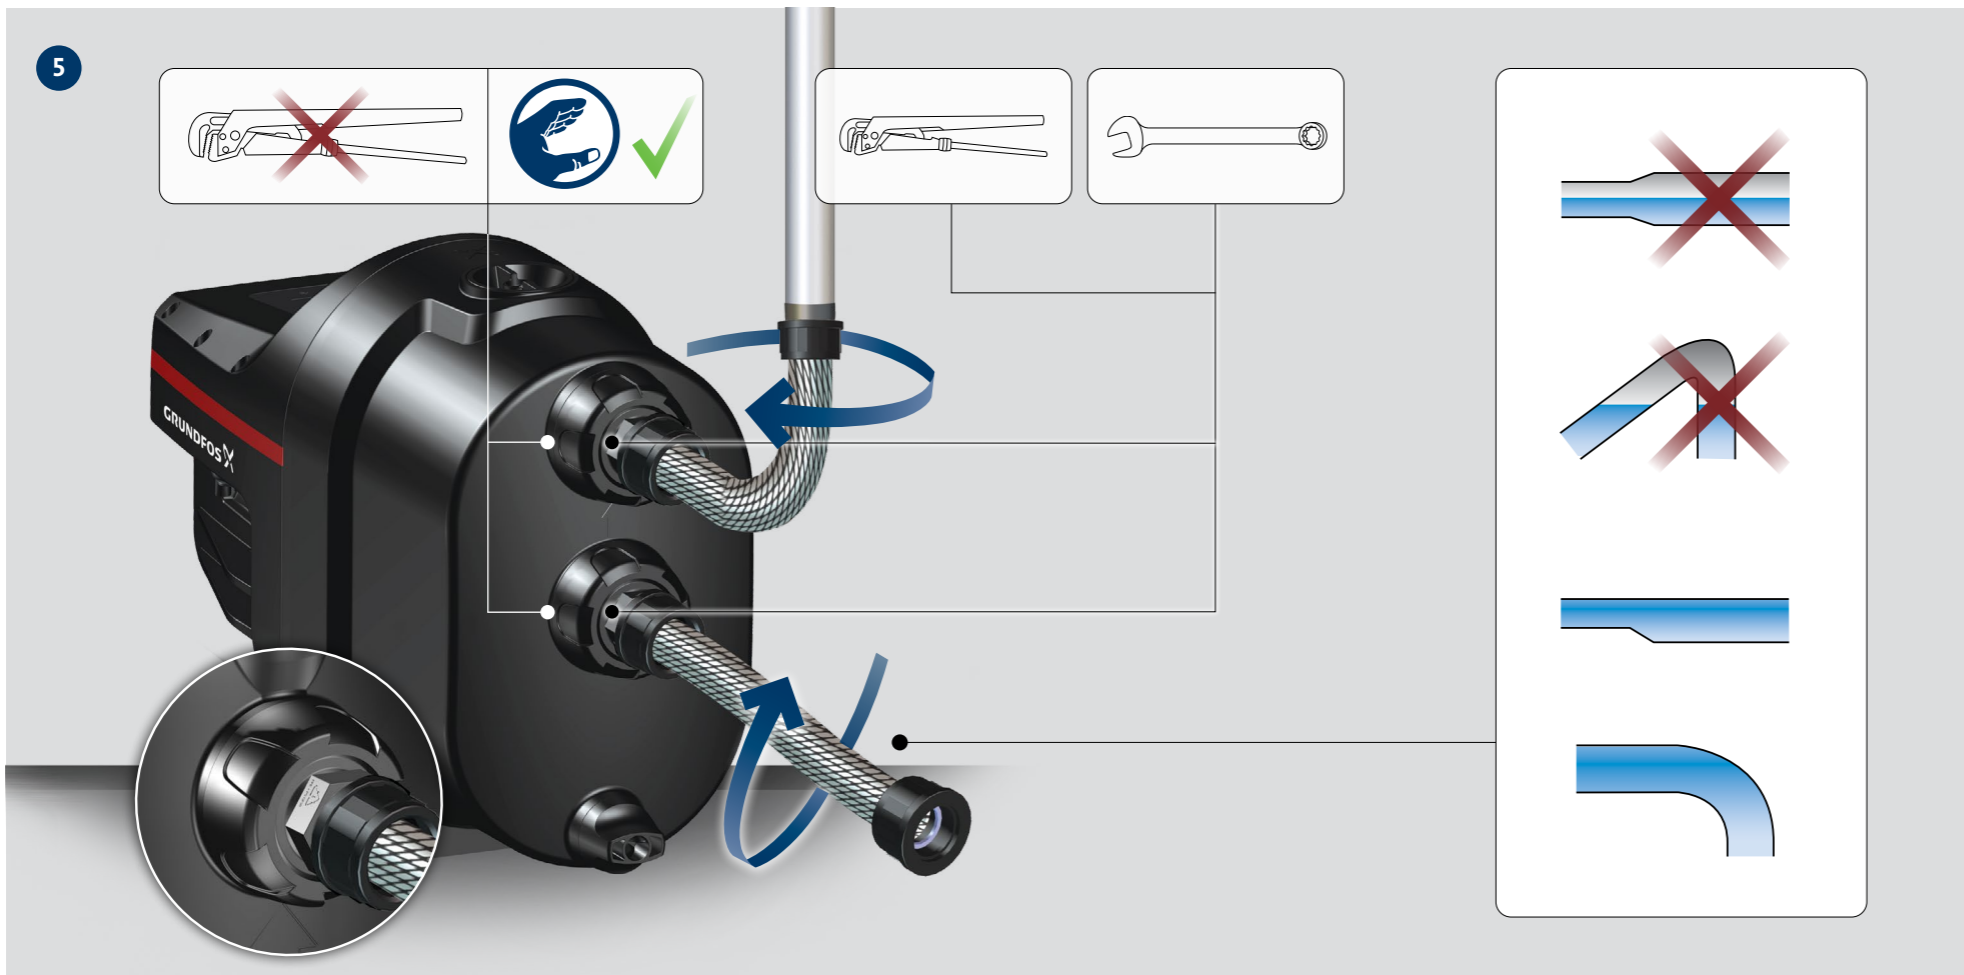

# SCALA1

<http://qr.grundfos.com/i/99735528>

PN8:  
Max. 8 bar / 0.8 MPa

- Voltage and frequency
- Ambient temperature

Min./Max.  
0 °C - + 45 °C /  
32 °F - + 113 °F

6

7

8

9

SCALA1

Stop

Reset

Off (default)

On

Bluetooth

Water tap icon → Gauge icon

The image shows the SCALA1 control panel and its mobile app interface. The panel features a 'Stop' button, a 'Reset' button, and a power button. The app interface shows a smartphone connected via Bluetooth, with 'Off (default)' and 'On' settings. A water tap icon is shown with an arrow pointing to a gauge icon.

GRUNDFOS

GRUNDFOS

QR code

<http://qr.grundfos.com/i/99735528>

The image shows a Grundfos pump unit with a control panel. The control panel has three red icons: a plus sign with a drop, a crown with a drop, and a timer. A QR code is displayed below the pump, with the URL <http://qr.grundfos.com/i/99735528> below it.