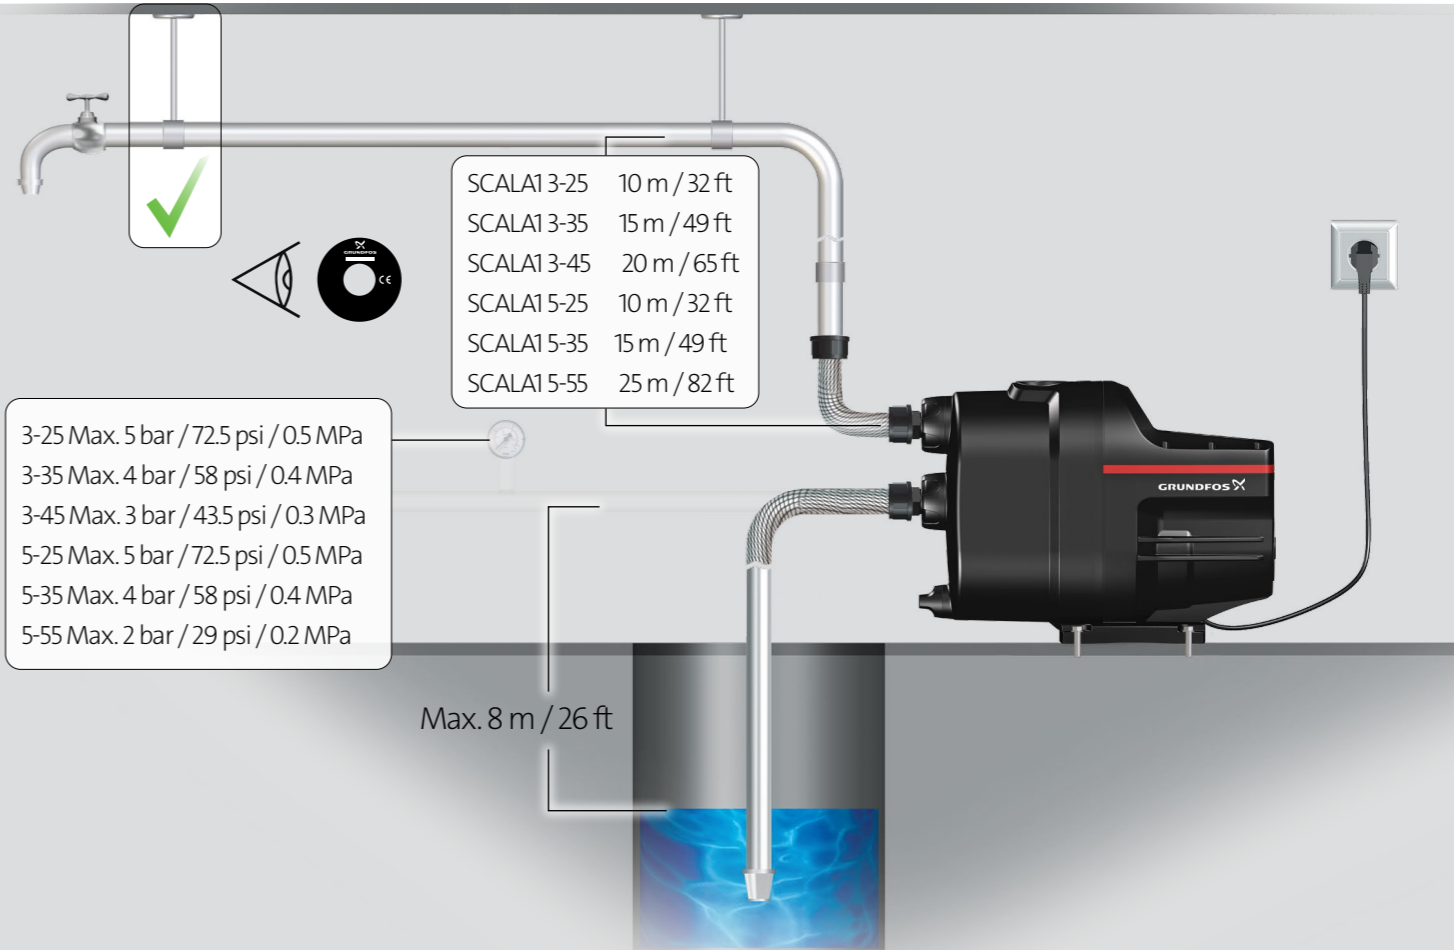

# SCALA1

<http://qr.grundfos.com/i/99735528>

PN8:  
Max. 8 bar / 0.8 MPa

- Voltage and frequency
- Ambient temperature

Min./Max.  
0 °C - + 45 °C /  
32 °F - + 113 °F

6

7

8

9

SCALA1

Stop

Reset

Off (default)

On

Bluetooth

Water tap icon → Gauge icon

The image shows the SCALA1 control panel and its mobile app interface. The panel features a 'Stop' button, a 'Reset' button, and a power button. The app interface shows a smartphone connected via Bluetooth, with 'Off (default)' and 'On' settings. A water tap icon is shown with an arrow pointing to a gauge icon.

GRUNDFOS

GRUNDFOS

QR code

<http://qr.grundfos.com/i/99735528>

The image shows a Grundfos pump unit with a control panel. The control panel has three red icons: a plus sign with a drop, a crown with a drop, and a timer. A QR code is displayed below the pump, with the URL <http://qr.grundfos.com/i/99735528> below it.