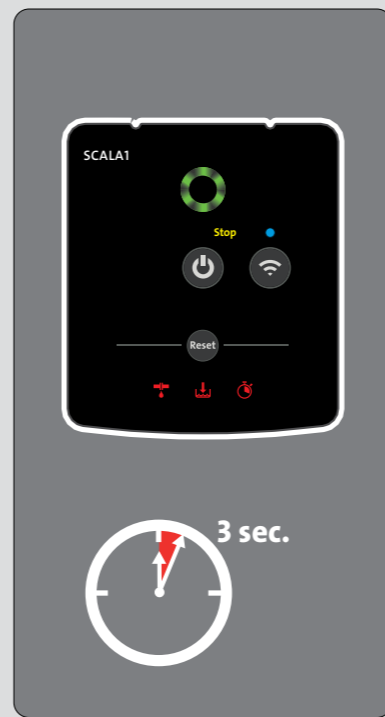

# SCALA1

<http://qr.grundfos.com/i/99735528>

PN8:  
Max. 8 bar / 0.8 MPa

- Voltage and frequency
- Ambient temperature

Min./Max.  
0 °C - + 45 °C /  
32 °F - + 113 °F

6

7

8

9

SCALA1

Stop

Reset

Off (default)

On

Bluetooth

Water tap icon → Gauge icon

The image shows the SCALA1 control panel and its mobile app interface. The panel features a 'Stop' button, a 'Reset' button, and a power button. The app interface shows a smartphone connected via Bluetooth, with 'Off (default)' and 'On' settings. A water tap icon is shown with an arrow pointing to a gauge icon.

GRUNDFOS

GRUNDFOS

QR code

<http://qr.grundfos.com/i/99735528>

The image shows a Grundfos pump unit with a control panel. The control panel has three red icons: a plus sign with a drop, a crown with a drop, and a timer. A QR code is displayed below the pump, with the URL <http://qr.grundfos.com/i/99735528> below it.