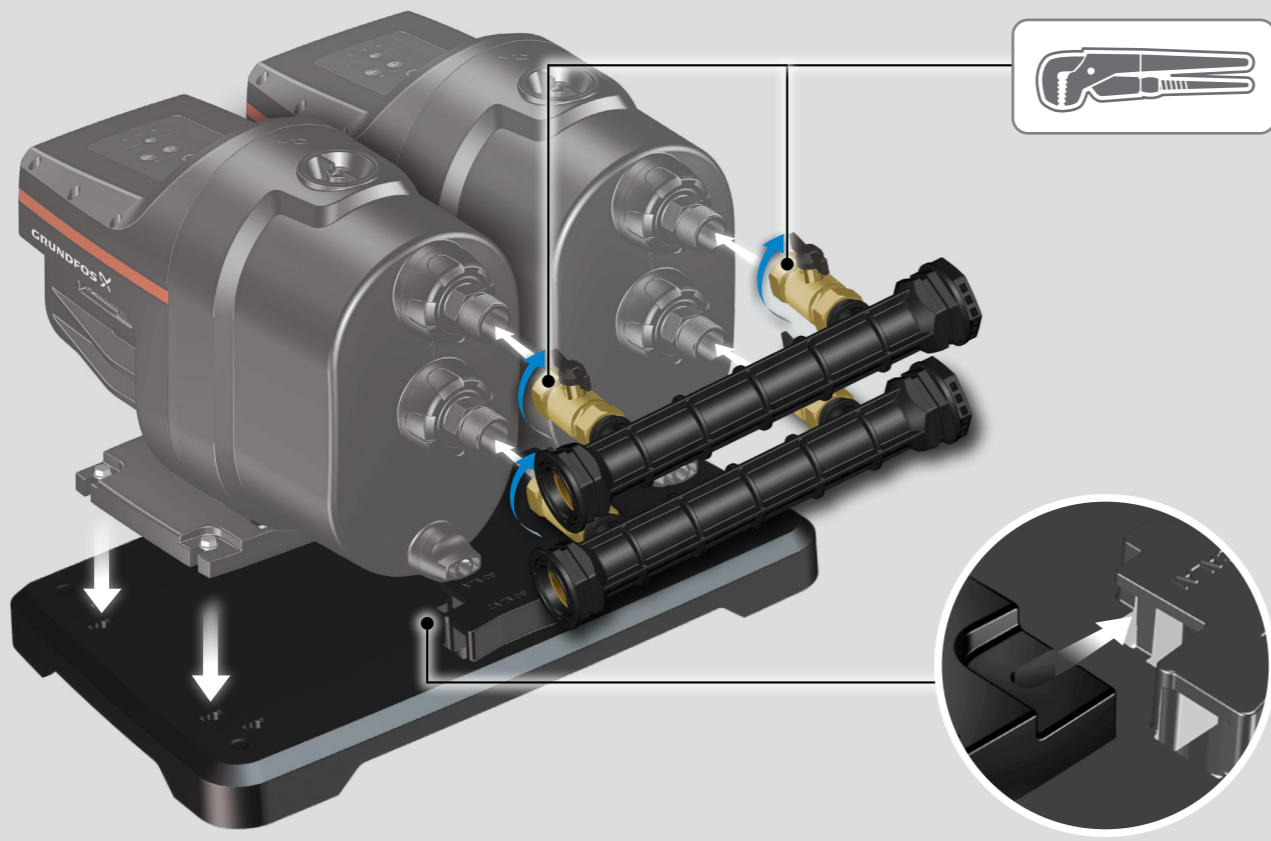

The image shows the SCALA1 control panel and its mobile app interface. The panel features a 'Stop' button, a 'Reset' button, and a power button. The app interface shows a smartphone connected via Bluetooth, with 'Off (default)' and 'On' settings. A water tap icon is shown with an arrow pointing to a gauge icon.

GRUNDFOS

GRUNDFOS

QR code

<http://qr.grundfos.com/i/99735528>

The image shows a Grundfos pump unit with a control panel. The control panel has three red icons: a plus sign with a drop, a crown with a drop, and a timer. A QR code is displayed below the pump, with the URL <http://qr.grundfos.com/i/99735528> below it.