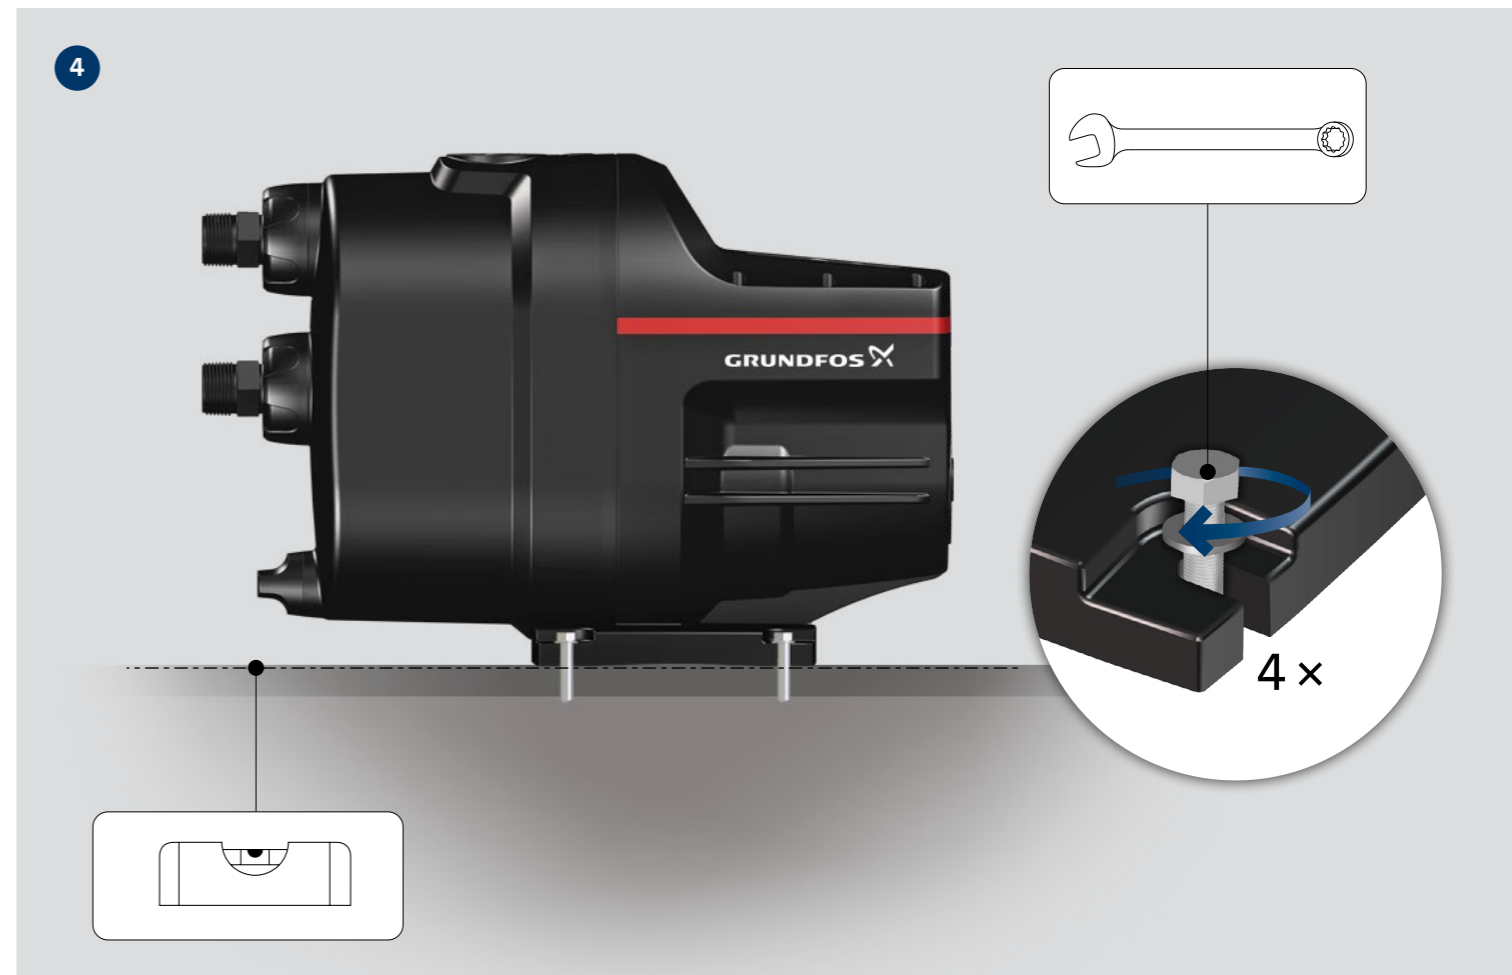

# SCALA1

<http://qr.grundfos.com/i/99735528>

PN8:  
Max. 8 bar / 0.8 MPa

- Voltage and frequency
- Ambient temperature

Min./Max.  
0 °C - + 45 °C /  
32 °F - + 113 °F

6

7

8

9

SCALA1

Stop

Reset

Off (default)

On

Bluetooth

Water tap icon → Gauge icon

The image shows the SCALA1 control panel and its mobile app interface. The panel features a 'Stop' button, a 'Reset' button, and a power button. The app interface shows a smartphone connected via Bluetooth, with 'Off (default)' and 'On' settings. A water tap icon is shown with an arrow pointing to a gauge icon.

GRUNDFOS

GRUNDFOS

QR code

<http://qr.grundfos.com/i/99735528>

The image shows a Grundfos pump unit with a control panel. The control panel has three red icons: a plus sign with a drop, a crown with a drop, and a timer. A QR code is displayed below the pump, with the URL <http://qr.grundfos.com/i/99735528> below it.