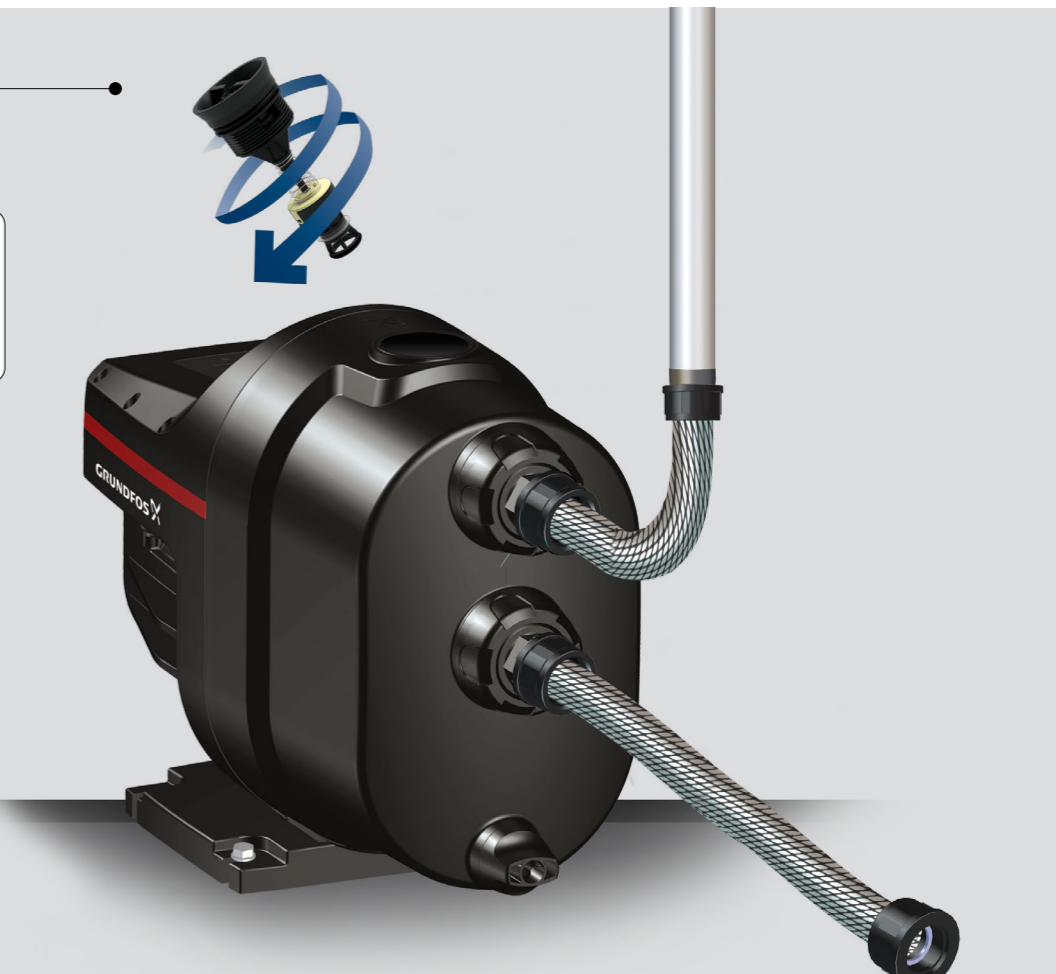

# SCALA1

<http://qr.grundfos.com/i/99735528>

PN8:  
Max. 8 bar / 0.8 MPa

- Voltage and frequency
- Ambient temperature

Min./Max.  
0 °C - + 45 °C /  
32 °F - + 113 °F

6

7

8

9

SCALA1

Stop

Reset

Off (default)

On

Bluetooth

Water tap icon → Gauge icon

The image shows the SCALA1 control panel and its mobile app interface. The panel features a 'Stop' button, a 'Reset' button, and a power button. The app interface shows a smartphone connected via Bluetooth, with 'Off (default)' and 'On' settings. A water tap icon is shown with an arrow pointing to a gauge icon.

GRUNDFOS

GRUNDFOS

QR code

<http://qr.grundfos.com/i/99735528>

The image shows a Grundfos pump unit with a control panel. The control panel has three red icons: a plus sign with a drop, a crown with a drop, and a timer. A QR code is displayed below the pump, with the URL <http://qr.grundfos.com/i/99735528> below it.