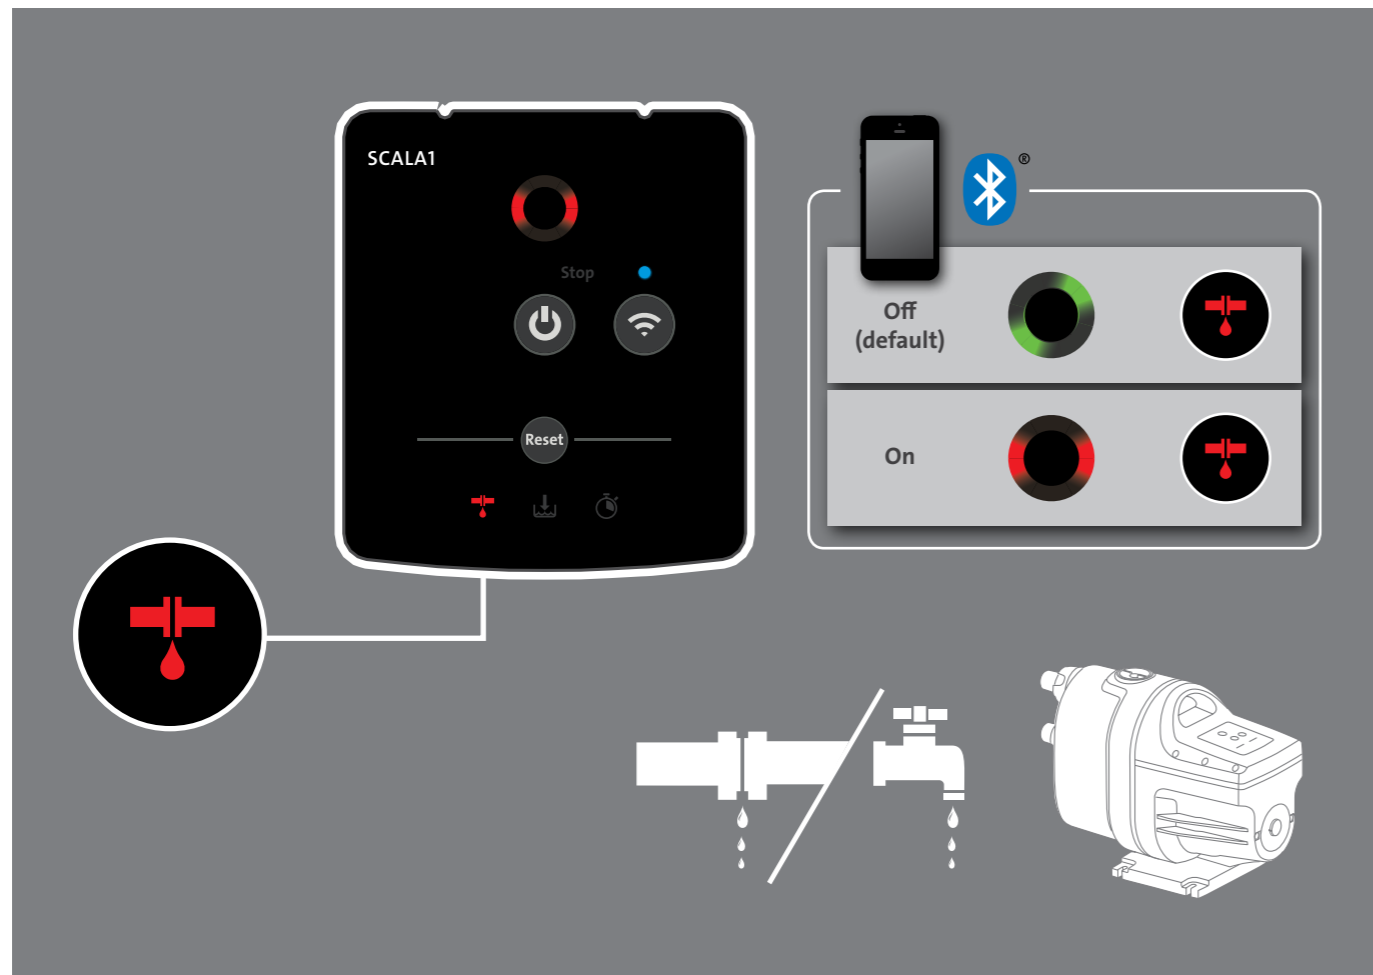

# SCALA1

<http://qr.grundfos.com/i/99735528>

PN8:  
Max. 8 bar / 0.8 MPa

- Voltage and frequency
- Ambient temperature

Min./Max.  
0 °C - + 45 °C /  
32 °F - + 113 °F

6

7

8

9

SCALA1

Stop

Reset

Off (default)

On

Bluetooth

Water tap icon → Gauge icon

The image shows the SCALA1 control panel and its mobile app interface. The panel features a 'Stop' button, a 'Reset' button, and a power button. The app interface shows a smartphone connected via Bluetooth, with 'Off (default)' and 'On' settings. A water tap icon is shown with an arrow pointing to a gauge icon.

GRUNDFOS

GRUNDFOS

QR code

<http://qr.grundfos.com/i/99735528>

The image shows a Grundfos pump unit with a control panel. The control panel has three red icons: a plus sign with a drop, a crown with a drop, and a timer. A QR code is displayed below the pump, with the URL <http://qr.grundfos.com/i/99735528> below it.