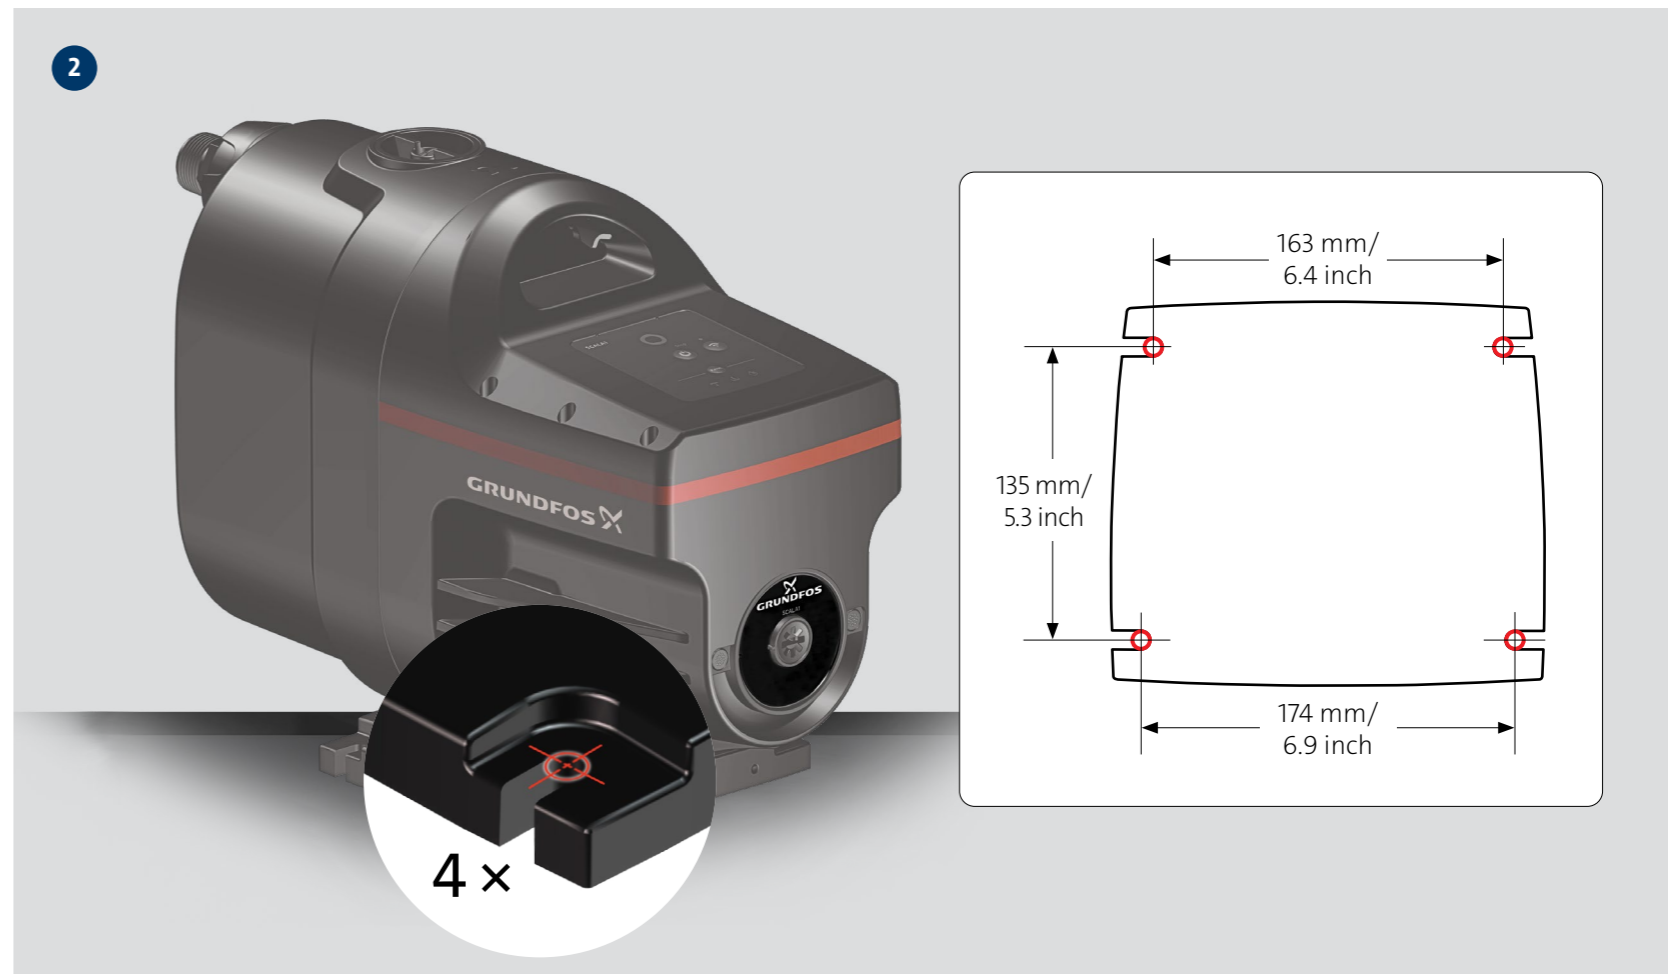

# SCALA1

<http://qr.grundfos.com/i/99735528>

PN8:  
Max. 8 bar / 0.8 MPa

- Voltage and frequency
- Ambient temperature

Min./Max.  
0 °C - + 45 °C /  
32 °F - + 113 °F

6

7

8

9

SCALA1

Stop

Reset

Off (default)

On

Bluetooth

Water tap icon → Gauge icon

The image shows the SCALA1 control panel and its mobile app interface. The panel features a 'Stop' button, a 'Reset' button, and a power button. The app interface shows a smartphone connected via Bluetooth, with 'Off (default)' and 'On' settings. A water tap icon is shown with an arrow pointing to a gauge icon.

GRUNDFOS

GRUNDFOS

QR code

<http://qr.grundfos.com/i/99735528>

The image shows a Grundfos pump unit with a control panel. The control panel has three red icons: a plus sign with a drop, a crown with a drop, and a timer. A QR code is displayed below the pump, with the URL <http://qr.grundfos.com/i/99735528> below it.