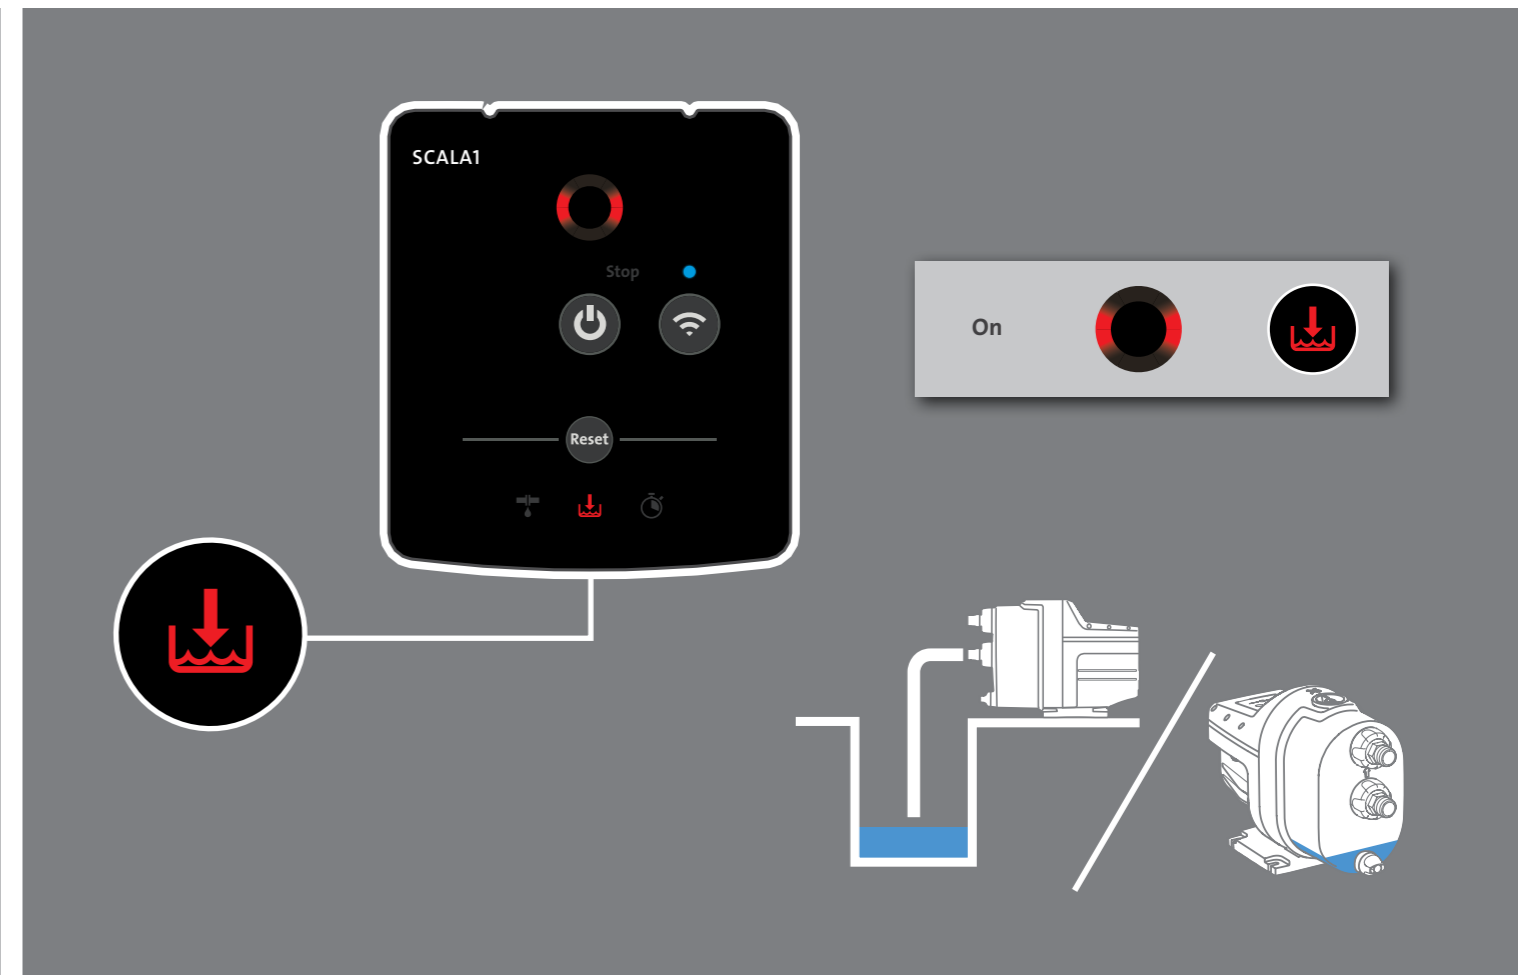

# SCALA1

<http://qr.grundfos.com/i/99735528>

PN8:  
Max. 8 bar / 0.8 MPa

- Voltage and frequency
- Ambient temperature

Min./Max.  
0 °C - + 45 °C /  
32 °F - + 113 °F

6

7

8

9

SCALA1

Stop

Reset

Off (default)

On

Bluetooth

Water tap icon → Gauge icon

The image shows the SCALA1 control panel and its mobile app interface. The panel features a 'Stop' button, a 'Reset' button, and a power button. The app interface shows a smartphone connected via Bluetooth, with 'Off (default)' and 'On' settings. A water tap icon is shown with an arrow pointing to a gauge icon.

GRUNDFOS

GRUNDFOS

QR code

<http://qr.grundfos.com/i/99735528>

The image shows a Grundfos pump unit with a control panel. The control panel has three red icons: a plus sign with a drop, a crown with a drop, and a timer. A QR code is displayed below the pump, with the URL <http://qr.grundfos.com/i/99735528> below it.