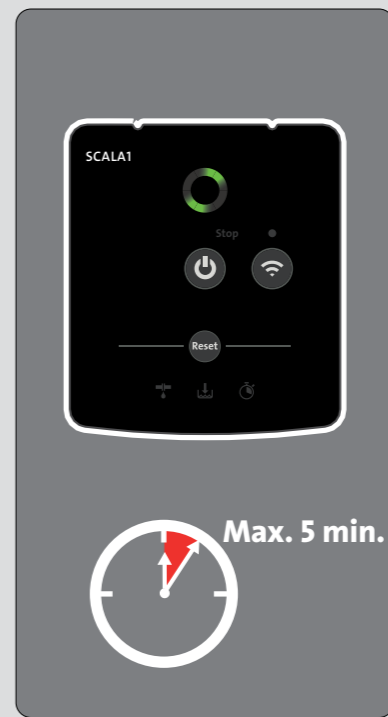

# SCALA1

<http://qr.grundfos.com/i/99735528>

PN8:  
Max. 8 bar / 0.8 MPa

- Voltage and frequency
- Ambient temperature

Min./Max.  
0 °C - + 45 °C /  
32 °F - + 113 °F

6

7

8

9

SCALA1

Stop

Reset

Off (default)

On

Bluetooth

Water tap icon → Gauge icon

The image shows the SCALA1 control panel and its mobile app interface. The panel features a 'Stop' button, a 'Reset' button, and a power button. The app interface shows a smartphone connected via Bluetooth, with 'Off (default)' and 'On' settings. A water tap icon is shown with an arrow pointing to a gauge icon.

GRUNDFOS

GRUNDFOS

QR code

<http://qr.grundfos.com/i/99735528>

The image shows a Grundfos pump unit with a control panel. The control panel has three red icons: a plus sign with a drop, a crown with a drop, and a timer. A QR code is displayed below the pump, with the URL <http://qr.grundfos.com/i/99735528> below it.