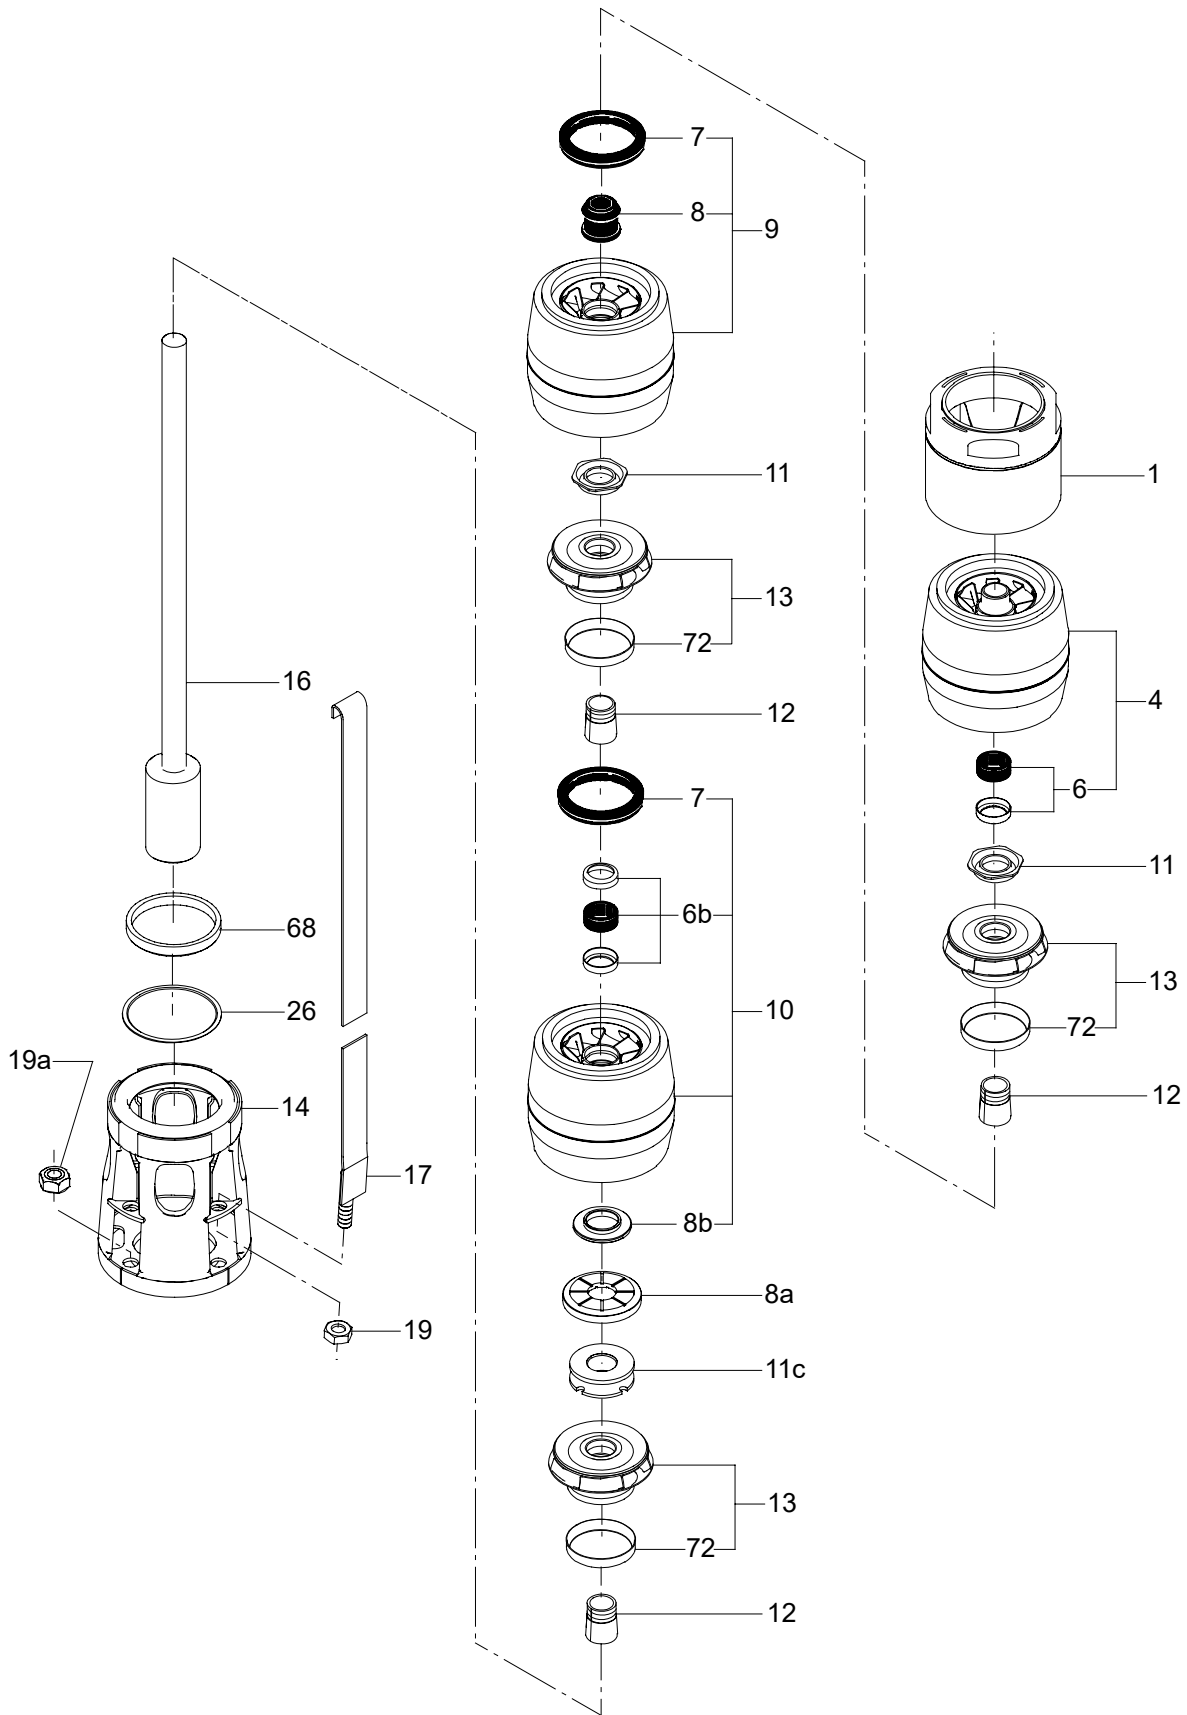

Wear parts

BME, BMET 17

Pos.	Pump type	N, NS, R versions			
		Pump stages	-10	-20	-30
	Kit No	96604294	96604295	96604296	
	Description				
6	Top bearing	1	1	1	
7	Neck ring	10	20	30	
8	Bearing	9	19	29	
8a	Spacing washer	1	1	1	
72	Wear ring	10	20	30	

BME, BMET 30

Pos.	Pump type	N, NS, R versions			
		Pump stages	-10	-18	-26
	Kit No	96604297	96604298	96604299	
	Description				
6	Top bearing	1	1	1	
6B	Lower bearing	1	1	1	
7	Neck ring	10	18	26	
8	Bearing	8	16	24	
8a	Spacing washer	1	1	1	
8b	Stop ring	1	1	1	
25	Neck ring retainer	1	1	1	
72	Wear ring	10	18	26	

BME, BMET 46

Pos.	Pump type	N, NS, R versions			
		Pump stages	-8	-13	-17
	Kit No	96604330	96604331	96604333	
	Description				
6	Top bearing	1	1	1	
6B	Lower bearing	1	1	1	
7	Neck ring	7	12	16	
8	Bearing	6	11	15	
8a	Spacing washer	1	1	1	
8b	Stop ring	1	1	1	
11c	Nut for stop ring	1	1	1	
68	Lower neck ring	1	1	1	
72	Wear ring	8	13	17	

BME, BMET 60

Pos.	Pump type	N, NS, R versions			
		Pump stages	-8	-13	-17
	Kit No	96604334	96604335	96604336	
	Description				
6	Top bearing	1	1	1	
6B	Lower bearing	1	1	1	
7	Neck ring	7	12	16	
8	Bearing	6	11	15	
8a	Spacing washer	1	1	1	
8b	Stop ring	1	1	1	
11c	Nut for stop ring	1	1	1	
68	Lower neck ring	1	1	1	
72	Wear ring	8	13	17	

Wear parts

TM032943