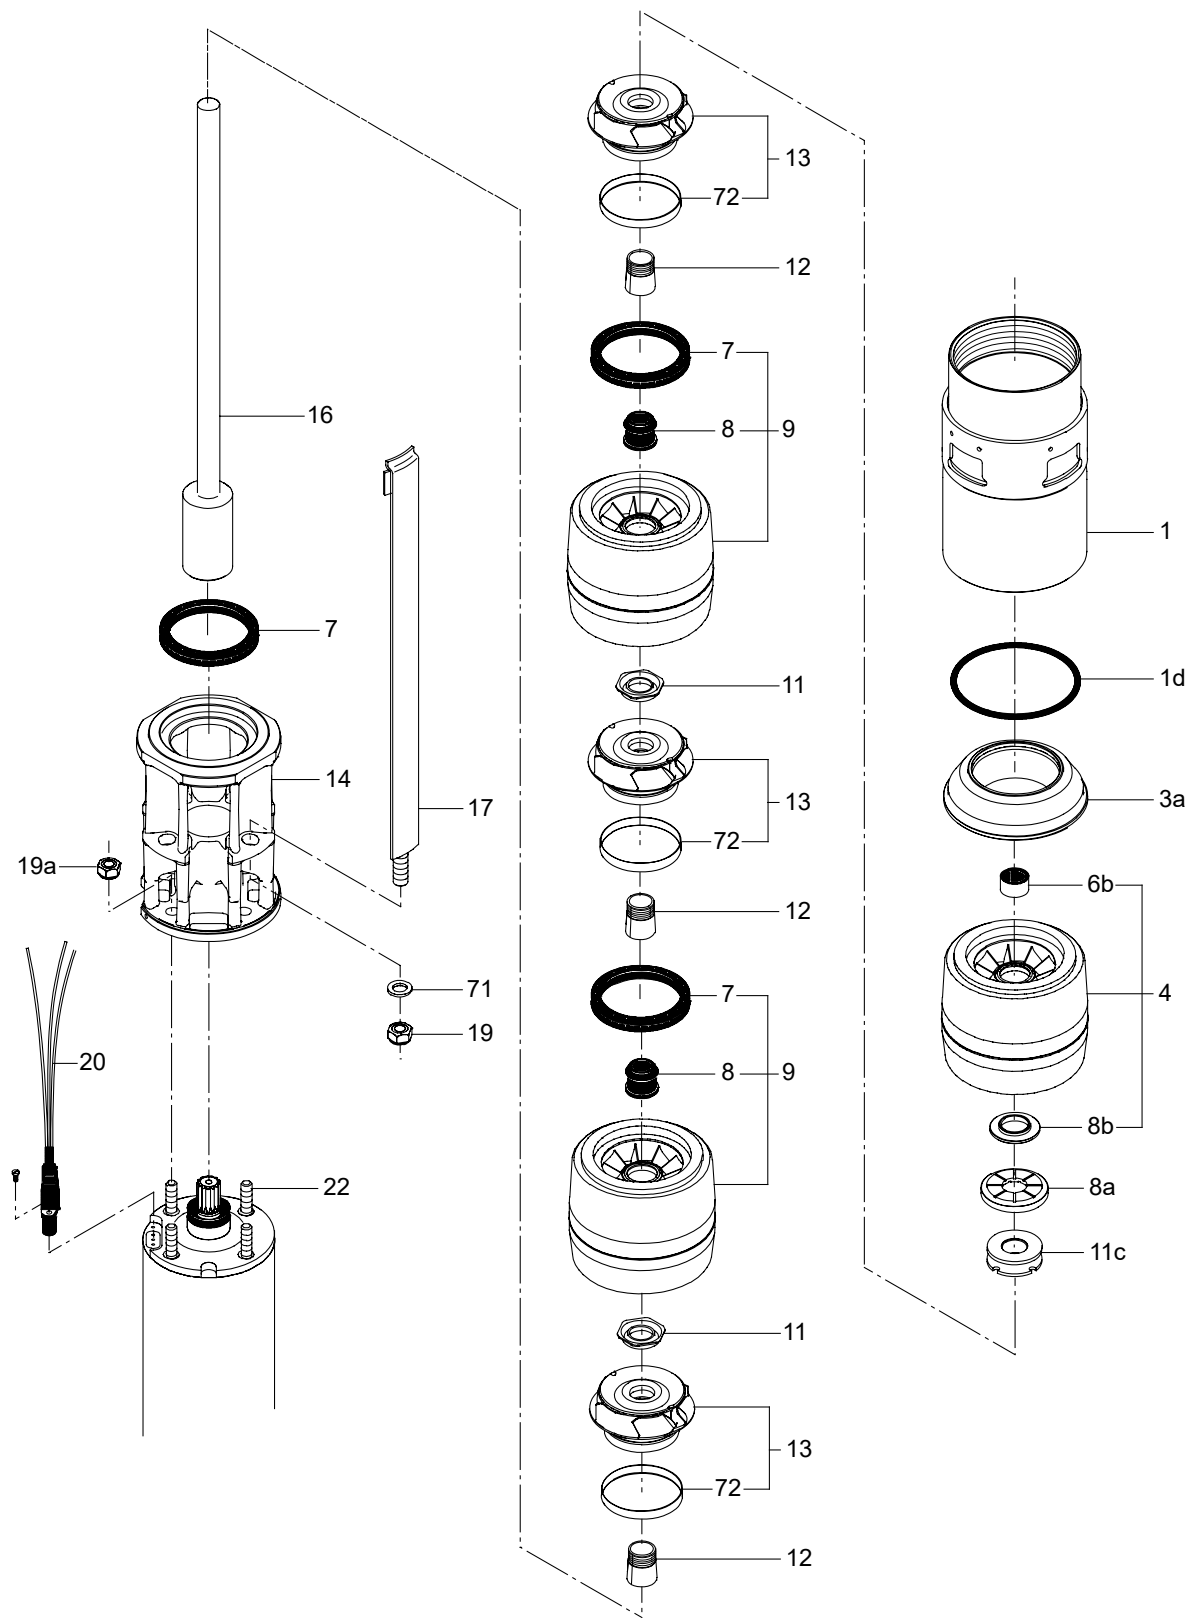

BM, BMB 8"

TM013451

BME, BMET, BMEX

50/60 Hz

Grease

Description	Motor	Kit No
Grease Unirex 2N, 400 g cartridge	ABB	96616737
Grease Klüberquiet BQ 72-72, 400 g cartridge	VEM	96616736
Grease Unirex N3	Siemens	96741461

Pulley head complete

Description	Kit No
7 grooves	96693978
9 grooves	96693979

Pulley head turbine, complete (BMET only)

Description	Quantity	Kit No
Pulley head turbine complete	1	96863885

Seal kit

Pos.	Description/Kit No	BME	BMET
		145177	145178
360a	Bearing	1	3
361a	O-ring	144.5 x 3	2
365a		154.5 x 3	1
366a	Axial bearing	1	1
372a	O-ring	139.5 x 3	1
376	Seal ring	75 x 61 x 8	1
379	V-ring FKM 60 A	1	-
382	O-ring	109.5 x 3	1
385	Seal ring	70 x 50 x 10	1
386	O-ring	99.5 x 3	1
389	Seal ring	35 x 25 x 7	-
396		42 x 1.6	-
397	O-ring	36.2 x 3	-
82 ³⁾		74.2 x 5.7	1
-	Sealing compound	-	1

³⁾ Position number is from the pump parts list.

Tools

Description	Kit No
V-belt tension tester	96575457
V-belt gauge	96575458
Grease gun	96656481