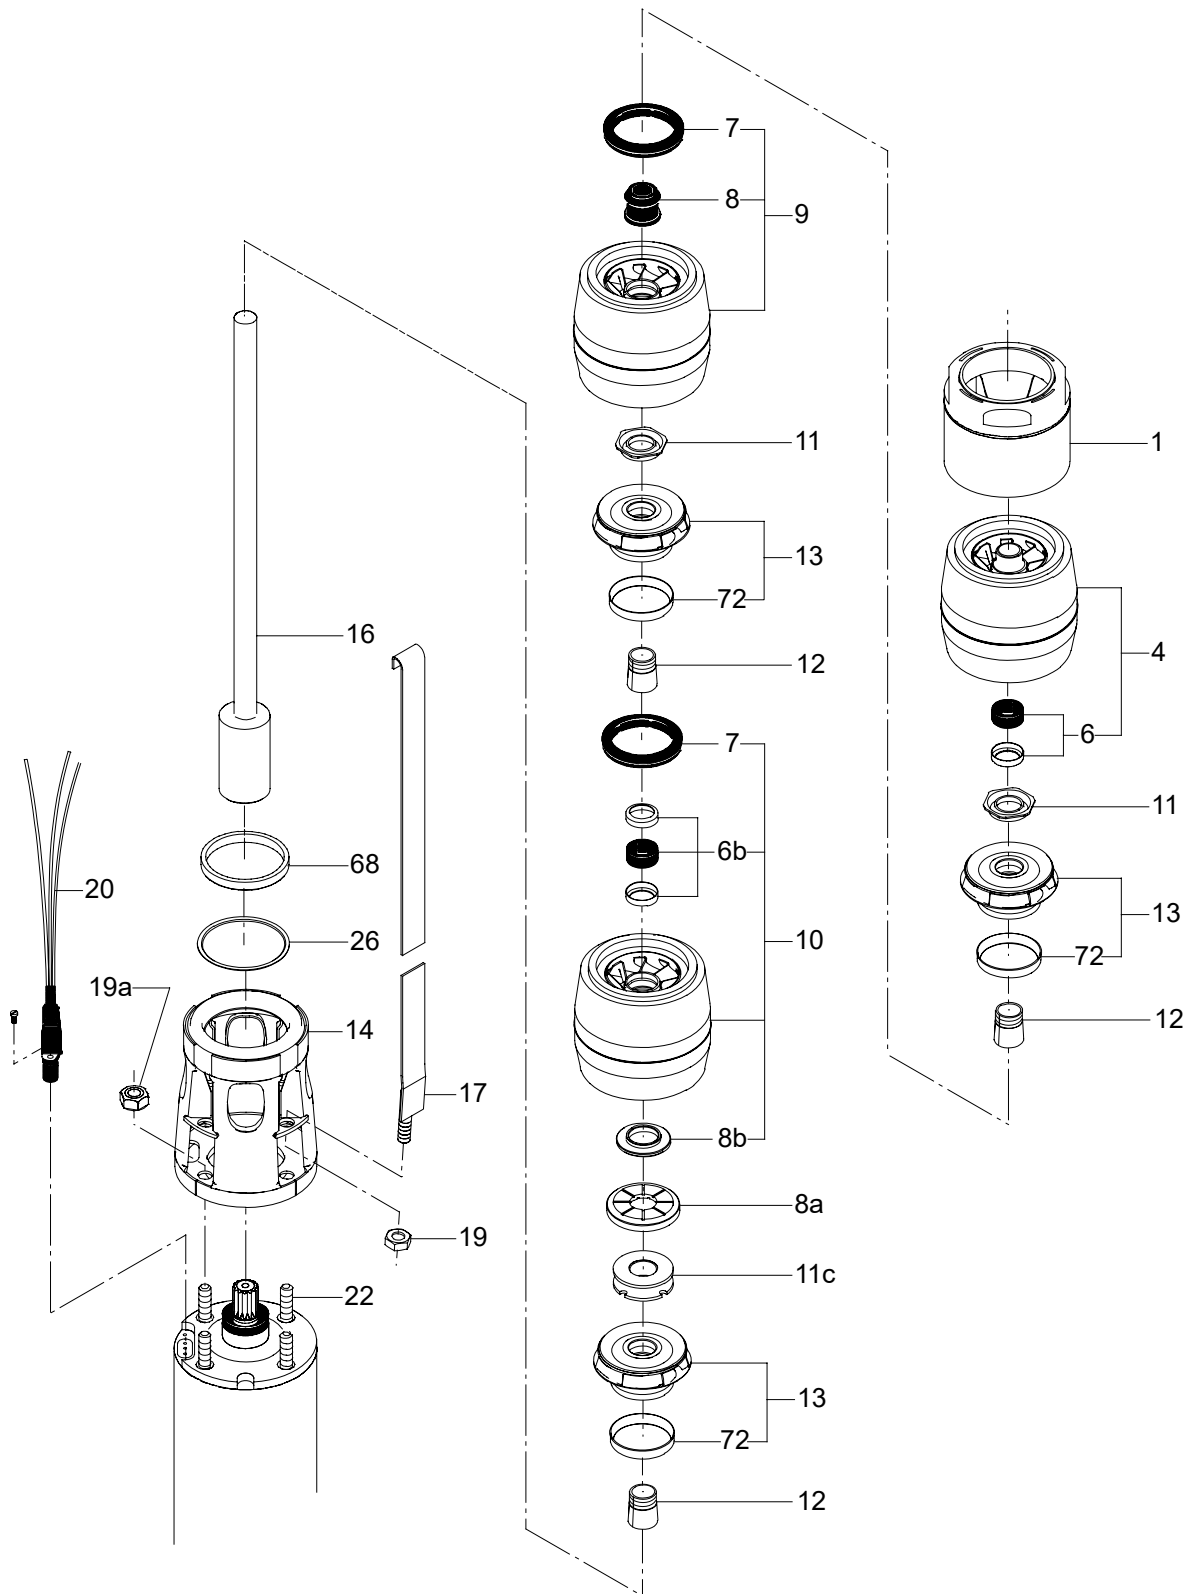

BM, BMB 6"

TM014194

Pump type		BM, BMB 77 (8")					
Pos.	Version	S, NS, R			NES		
	Pump stages	-8	9-14	15-20	-8	9-14	15-20
	Description/ Kit No	96440256	96440258	96440260	96440257	96440259	96440261
1d	O-ring	1	1	1	1	1	1
6b	Lower bearing	1	1	1	1	1	1
7	Neck ring	8	14	20	8	14	20
8	Bearing	4	5	8	4	5	8
8a	Washer for stop ring	1	1	1	1	1	1
8b	Stop ring	1	1	1	1	1	1
11c	Nut for stop ring	1	1	1	1	1	1
72	Wear ring	8	14	20	8	14	20

Pump type		BM, BMB 95 (8")					
Pos.	Version	S, NS, R			NES		
	Pump stages	-8	9-14	15-20	-8	9-14	15-20
	Description/ Kit No	96440715	96440716	96440717	96440718	96440719	96440720
1d	O-ring	1	1	1	1	1	1
6b	Lower bearing	1	1	1	1	1	1
7	Neck ring	8	14	20	8	14	20
8	Bearing	4	5	8	4	5	8
8a	Washer for stop ring	1	1	1	1	1	1
8b	Stop ring	1	1	1	1	1	1
11c	Nut for stop ring	1	1	1	1	1	1
72	Wear ring	8	14	20	8	14	20

Pump type		BM, BMB 125 (8")					
Pos.	Version	S, NS, R			NES		
	Pump stages	-4	5-6	7-9	-4	5-6	7-9
	Description/Kit No	96440262	96440264	96440266	96440263	96440265	96440267
1d	O-ring	1	1	1	1	1	1
5	Stop disc	1	1	1	1	1	1
6	Upper bearing	1	1	1	1	1	1
7	Neck ring	4	6	9	4	6	9
8	Bearing	3	5	8	3	5	8
72	Wear ring	4	6	9	4	6	9

Pump type		BM 160 (8")			
Pos.	Version	S, NS, R		NES	
	Pump stages	-5	6-9	-5	6-9
	Description/ Kit No	205117	205118	97891543	97891544
1d	O-ring	1	1	1	1
5	Stop disc	1	1	1	1
6	Upper bearing	1	1	1	1
7	Neck ring	5	9	5	9
8	Bearing	4	8	4	8
72	Wear ring	5	9	5	9