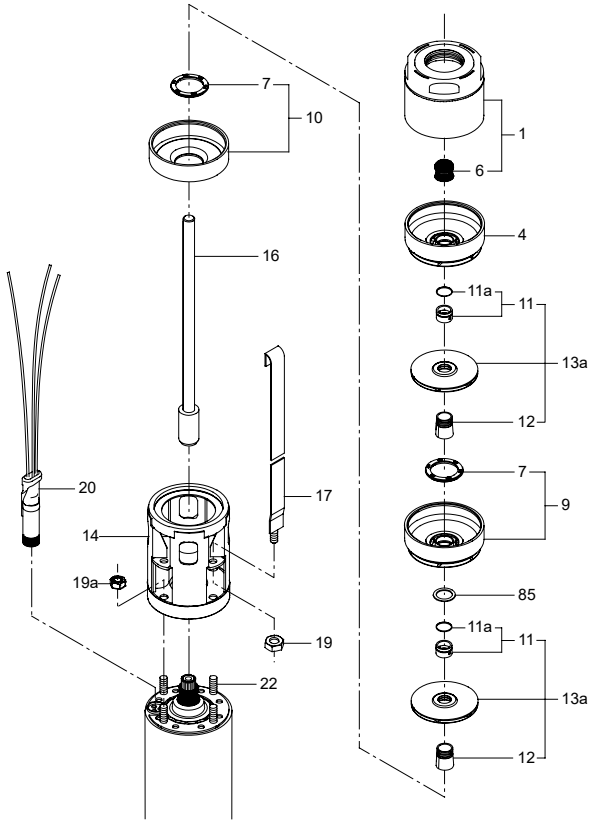

6. Booster modules

BM, BMB 4"

BM (model D), BMB (model A) 50/60 Hz

Cable entry

Description	BM 4" with MS4000	BMB 4" with MS4000
Kit No	96871602	96871605
Cable entry	1	1

Wear parts

Pos.	Pump type	BM, BMB 3A N / BM, BMB 5A N					
	Pump stages	11-15	16-24	25-30	31-39	40-48	49-60
	Description/ Kit No	055504	105546	105547	105059	095059	095060
6	Upper bearing	1	1	1	1	1	1
7	Neck ring	15	24	30	39	48	60
85	Stop ring	2	3	3	3	3	3

Pos.	Pump type	BM, BMB 3A NE / BM, BMB 5A NE				
	Pump stages	-12	-25	-33	-45	-60
	Description/Kit No	96440231	96440230	96440229	96440228	96440227
6	Upper bearing	1	1	1	1	1
7	Neck ring	12	25	33	45	60
85	Stop ring	2	3	3	3	3

Pos.	Pump type	BM, BMB 3A R, BM, BMB 5A R							
	Number of stages	-5	6-10	11-15	16-24	25-30	31-39	40-48	49-60
	Description/ Kit No	105969	105970	105971	105972	105973	105974	105975	105976
6	Upper bearing	1	1	1	1	1	1	1	1
7	Neck ring	5	10	15	24	30	39	48	60
85	Stop ring	1	2	2	3	3	3	3	3

Pos.	Pump type	BM, BMB 8A R				
	Number of stages	5-10	12-18	21-25	28-37	
	Description/Kit No	96428935	96428936	96428937	96428938	
6	Upper bearing	1	1	1	1	
7	Neck ring	10	18	25	37	
8	Bearing	9	17	24	36	

Pos.	Pump type	BM, BMB 8A N				BM, BMB 8A NE			
	Pump stages	-10	-18	-25	-37	-10	-18	-25	-37
	Description/Kit No	96428935	96428936	96428937	96428938	96428939	96428940	96428941	96441561
6	Upper bearing	1	1	1	1	1	1	1	1
7	Neck ring	10	18	25	37	10	18	25	37
8	Bearing	9	17	24	36	9	17	24	36

BM, BMB 4"

TM032102