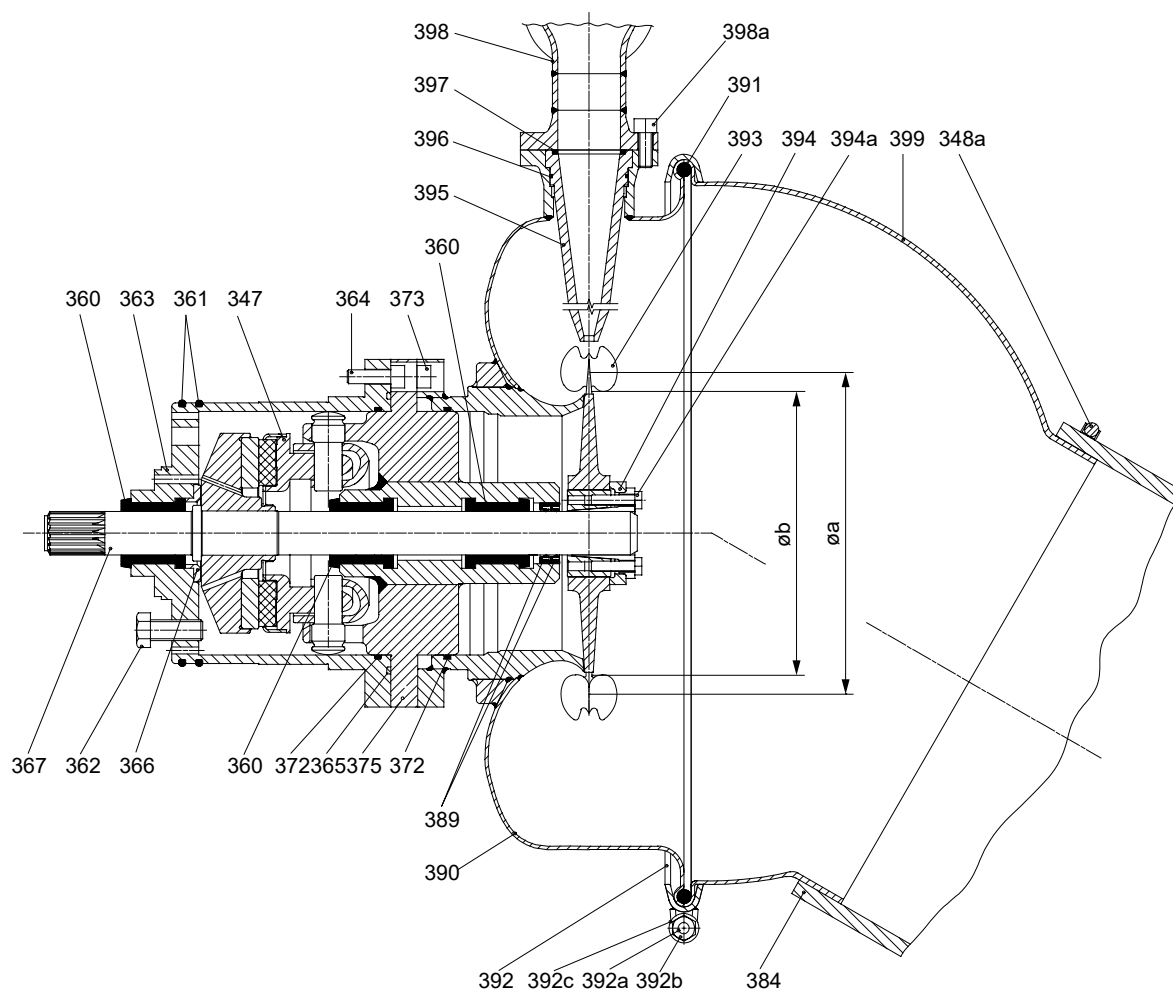

<sup>3)</sup> Position number is from the pump parts list.

**Tools**

| Description           | Kit No                   |
|-----------------------|--------------------------|
| V-belt tension tester | <a href="#">96575457</a> |
| V-belt gauge          | <a href="#">96575458</a> |
| Grease gun            | <a href="#">96656481</a> |

## Pulley head

TM012401

## Pulley head, BMT

TM012402