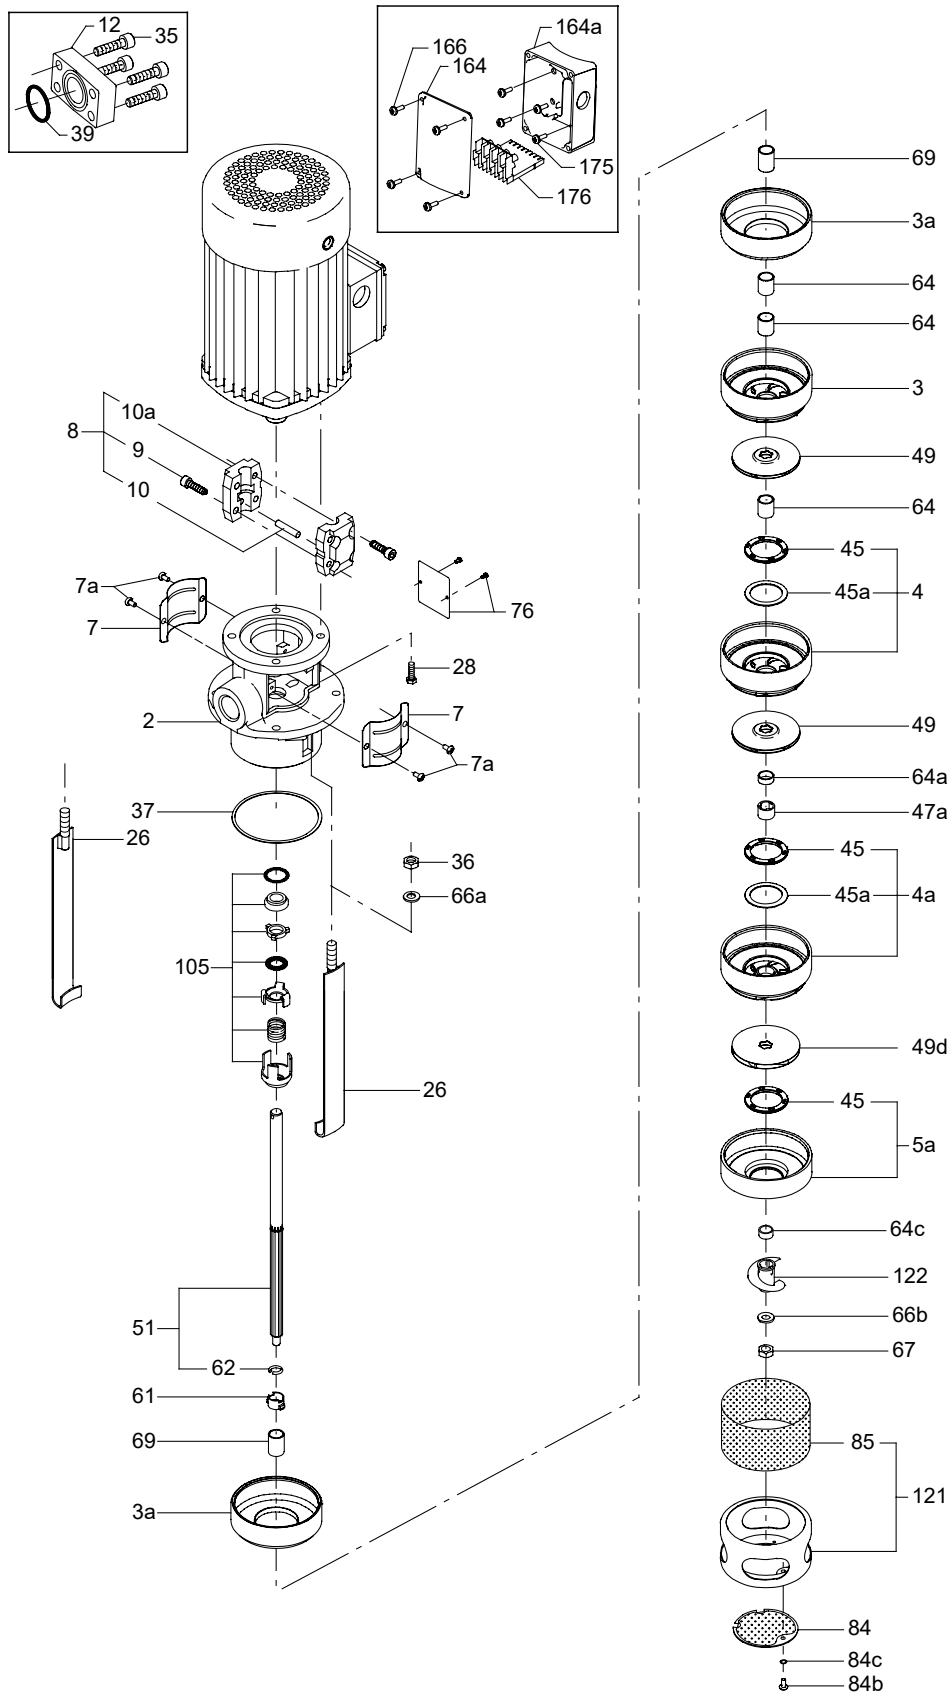

##### Coupling complete

Pos.	Kit No	495081	415060	415061	415314
	Motor/pump shaft diameter [mm]	11/12	14/12	19/12	15.8/12
Description		NEMA			
8	Coupling half	2	2	2	2
9	Screw	4	4	4	4
10	Pin	1	1	1	1

##### Wear parts

Pos.	Kit No	395090	395089
	Number of stages	1-8	9-23
	Description		
4a	Bearing chamber	1	3
9	Coupling screw	4	4
10	Coupling pin	1	1
36	Nut	2	2
37a	Gasket	1	1
45	Neck ring	7	21
47a	Bearing ring	1	3
61	Spacer	1	1
62	Stop ring	1	1
66	Washer	1	1
66a	Washer	2	2
67	Lock nut	1	1

SPK 1, 2, 4

TM025296

**SPK 8****Coupling complete**

	Kit No	415078	415079	415062	415314	415315
Pos.	Motor/pump shaft diameter [mm]	14/12	19/12	24/12	15.8/12	28.5/12
	Description	NEMA				
8	Coupling half	2	2	2	2	2
9	Screw	4	4	4	4	4
10	Pin	1	1	1	1	1

**Wear parts**

Number of impellers		1	2-3	5	7-9	12-15	9
		incl.		excl.	excl.		
		SPK 8-5/5		SPK 8-5/5	SPK 8-12/9		SPK 8-12/9
Pos.	Only pump length L = 1005 mm	SPK 8-15/2-3			SPK 8-15/5-15		
	Kit No	395093	395094	395095	395096	395097	395098
	Number of stages	1-15	2-15	7-15	7-15	12-15	12
	Description						
4a	Bearing chamber	1	1	2	2	3	3
9	Coupling screw	4	4	4	4	4	4
10	Coupling pin	1	1	1	1	1	1
36	Nut	2	2	2	2	2	2
37a	Gasket	1	1	1	1	1	1
45	Neck ring	1	4	4	7	12	13
47a	Bearing ring	1	1	2	2	3	3
61	Spacer	1	1	1	1	1	1
62	Stop ring	1	1	1	1	1	1
66	Washer	1	1	1	1	1	1
66a	Washer	2	2	2	2	2	2
67	Lock nut	1	1	1	1	1	1