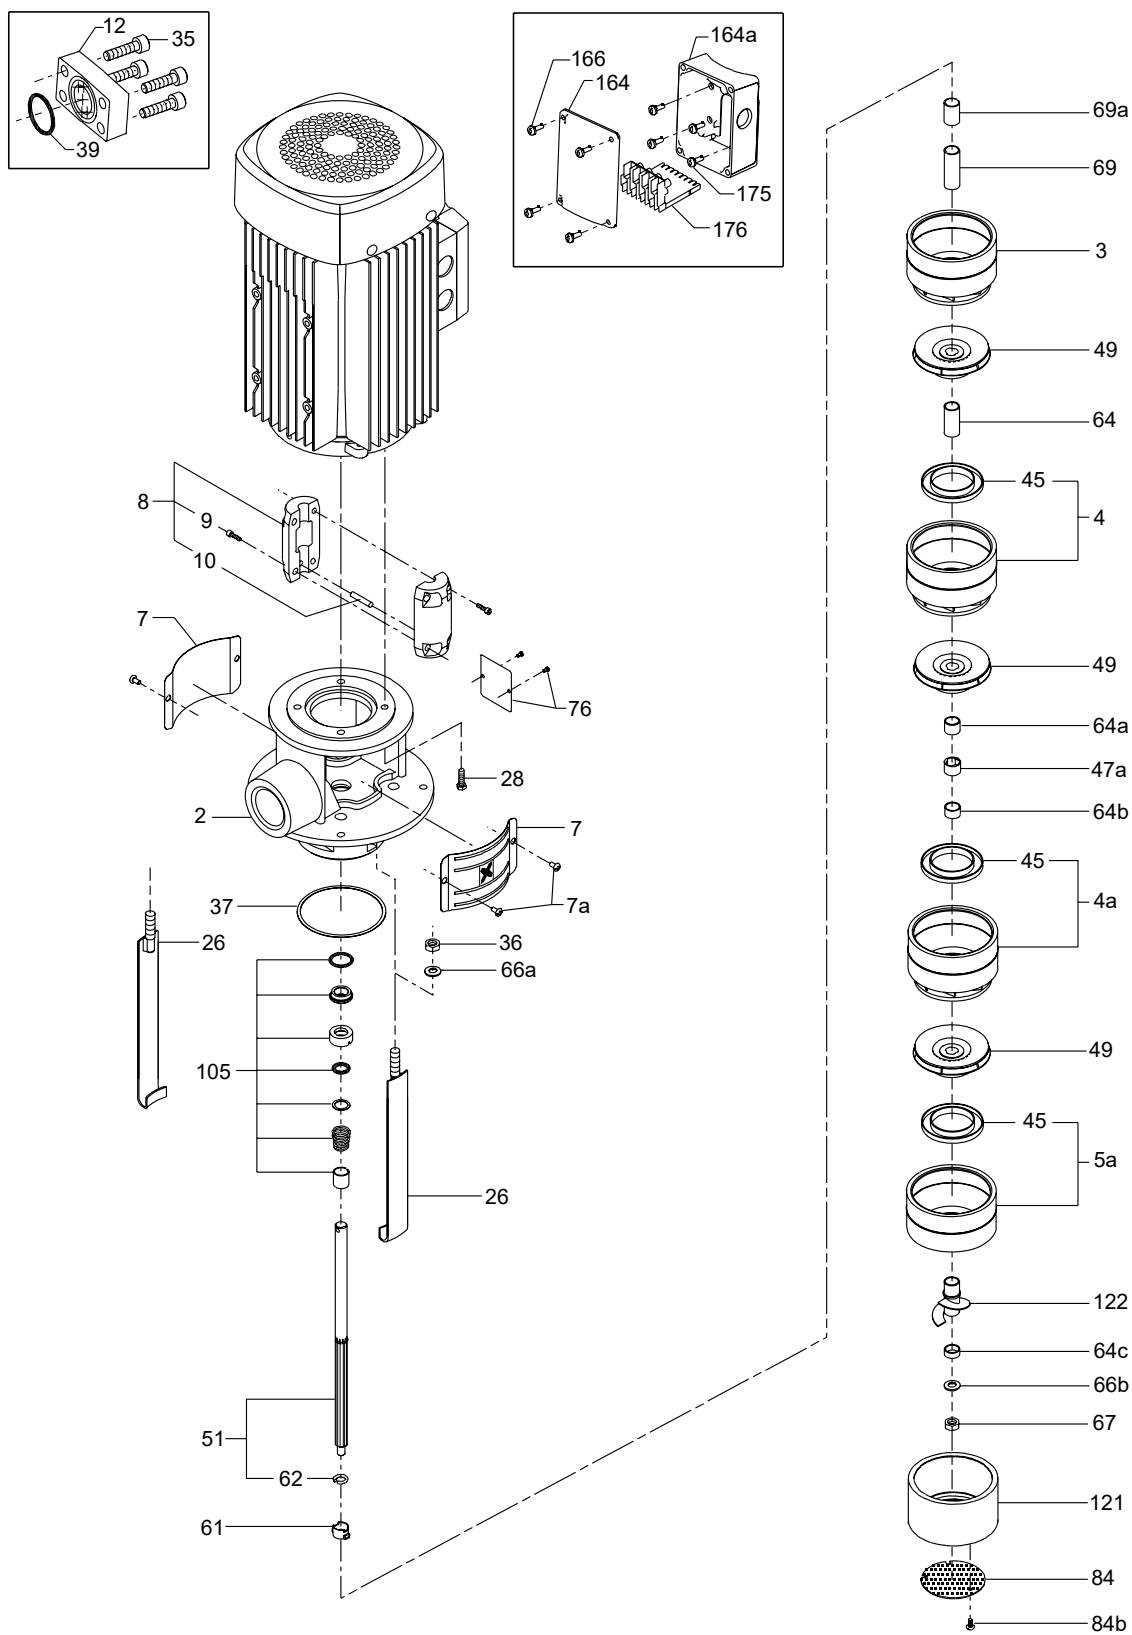

SPK 8

Coupling complete

	Kit No	415078	415079	415062	415314	415315
Pos.	Motor/pump shaft diameter [mm]	14/12	19/12	24/12	15.8/12	28.5/12
	Description	NEMA				
8	Coupling half	2	2	2	2	2
9	Screw	4	4	4	4	4
10	Pin	1	1	1	1	1

Metal terminal box

All with MG 71/80 motor						
Pos.	Kit No	405179				
	Description					
164a	Terminal box with gasket	1				
164	Terminal box cover with gasket	1				
166	Screw	4				
175	Screw	4				
176	Terminal complete	1				

Rectangular flange

Pos.	Kit No	405178				
	Description					
12	Counter flange	1				
39	O-ring	1				
35	Screw	4				

Shaft seal

Pos.	Kit No	395008	985726	395091	985720	96765115	97730107
	Description	CVBV	AQBK	AUUV	AUUK	AQQV	AUUE
37a	Gasket	1	1	1	1	1	1
105	Shaft seal complete	1	1	1	1	1	1

Wear parts

Number of impellers		1	2-3	5	7-9	12-15	9
		incl.		excl.	excl.		
		SPK 8-5/5		SPK 8-5/5	SPK 8-12/9		SPK 8-12/9
Pos.	Only pump length L = 1005 mm	SPK 8-15/2-3			SPK 8-15/5-15		
	Kit No	395093	395094	395095	395096	395097	395098
	Number of stages	1-15	2-15	7-15	7-15	12-15	12
	Description						
4a	Bearing chamber	1	1	2	2	3	3
9	Coupling screw	4	4	4	4	4	4
10	Coupling pin	1	1	1	1	1	1
36	Nut	2	2	2	2	2	2
37a	Gasket	1	1	1	1	1	1
45	Neck ring	1	4	4	7	12	13
47a	Bearing ring	1	1	2	2	3	3
61	Spacer	1	1	1	1	1	1
62	Stop ring	1	1	1	1	1	1
66	Washer	1	1	1	1	1	1
66a	Washer	2	2	2	2	2	2
67	Lock nut	1	1	1	1	1	1

SPK 8

TM025311