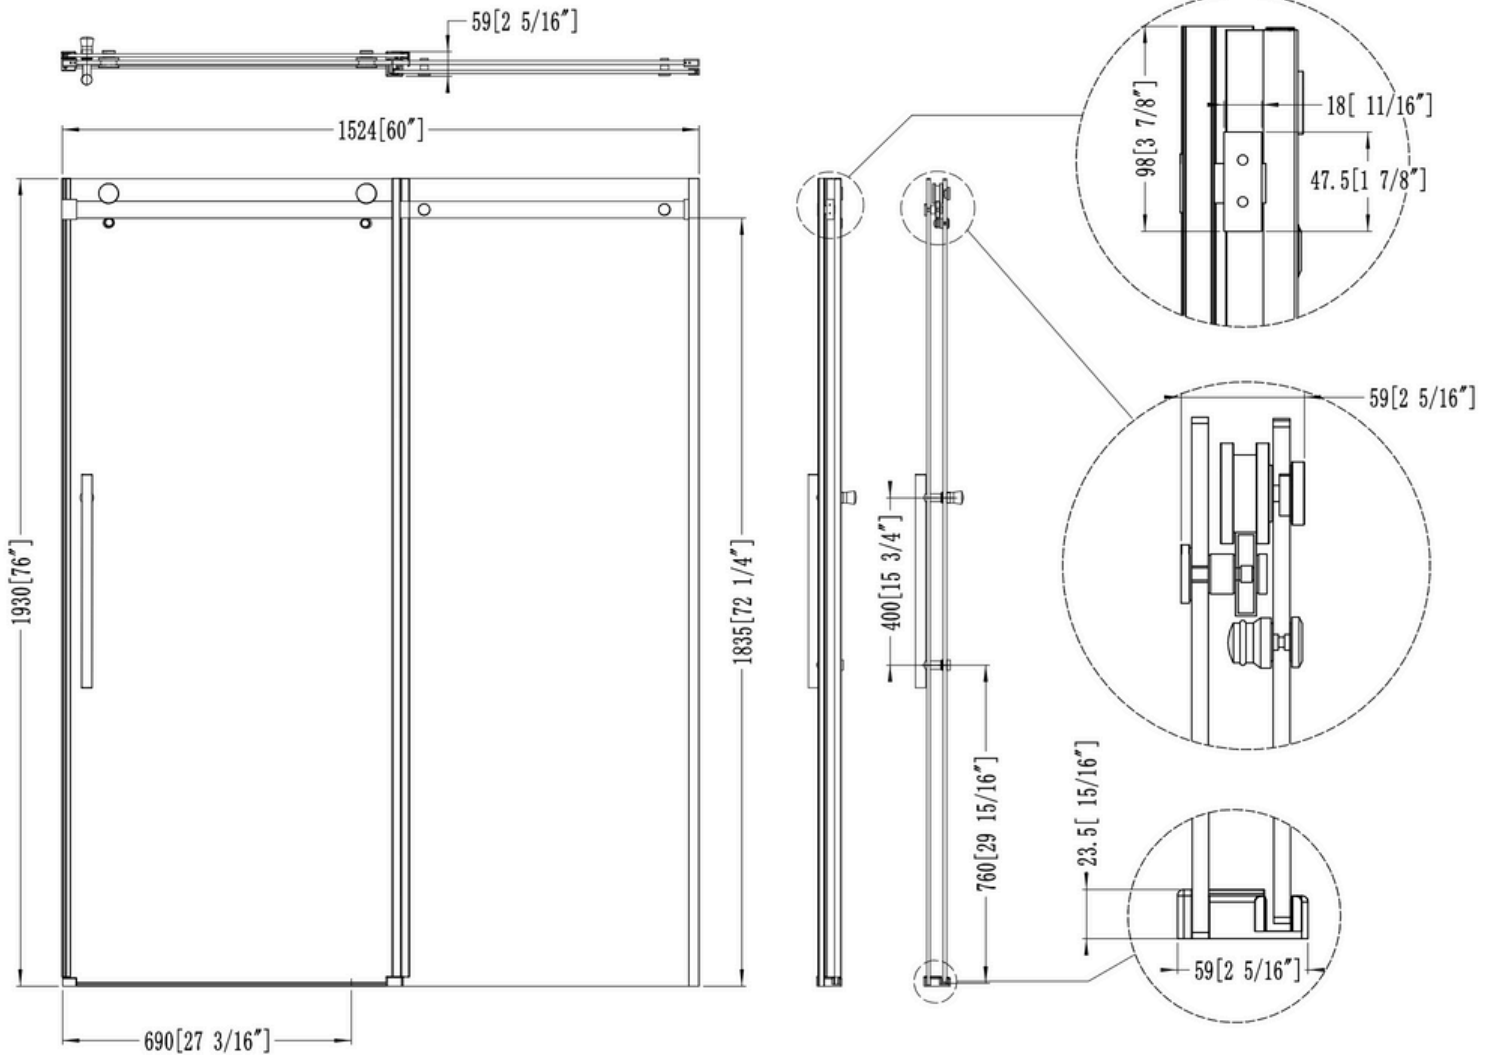

Material

Door:

- Tempered Glass
- Clear

Rail:

- Stainless Steel

Handle:

- Stainless Steel

Installation

Fax: (727) 362-1281

For the most current Specification Sheet, go to www.buildpelican.com

PL-03A11 S

Frameless Single
Sliding Shower Door

Technical Information

All product dimensions are nominal

Glass Thickness: 8mm

Door Height: 76" / 1930mm

Installation Information

Install this product according to the installation instructions.

6140 Ulmerton Road Clearwater, FL 33760

Phone: (727) 388-9895

Fax: (727) 362-1281

For the most current Specification Sheet, go to www.buildpelican.com