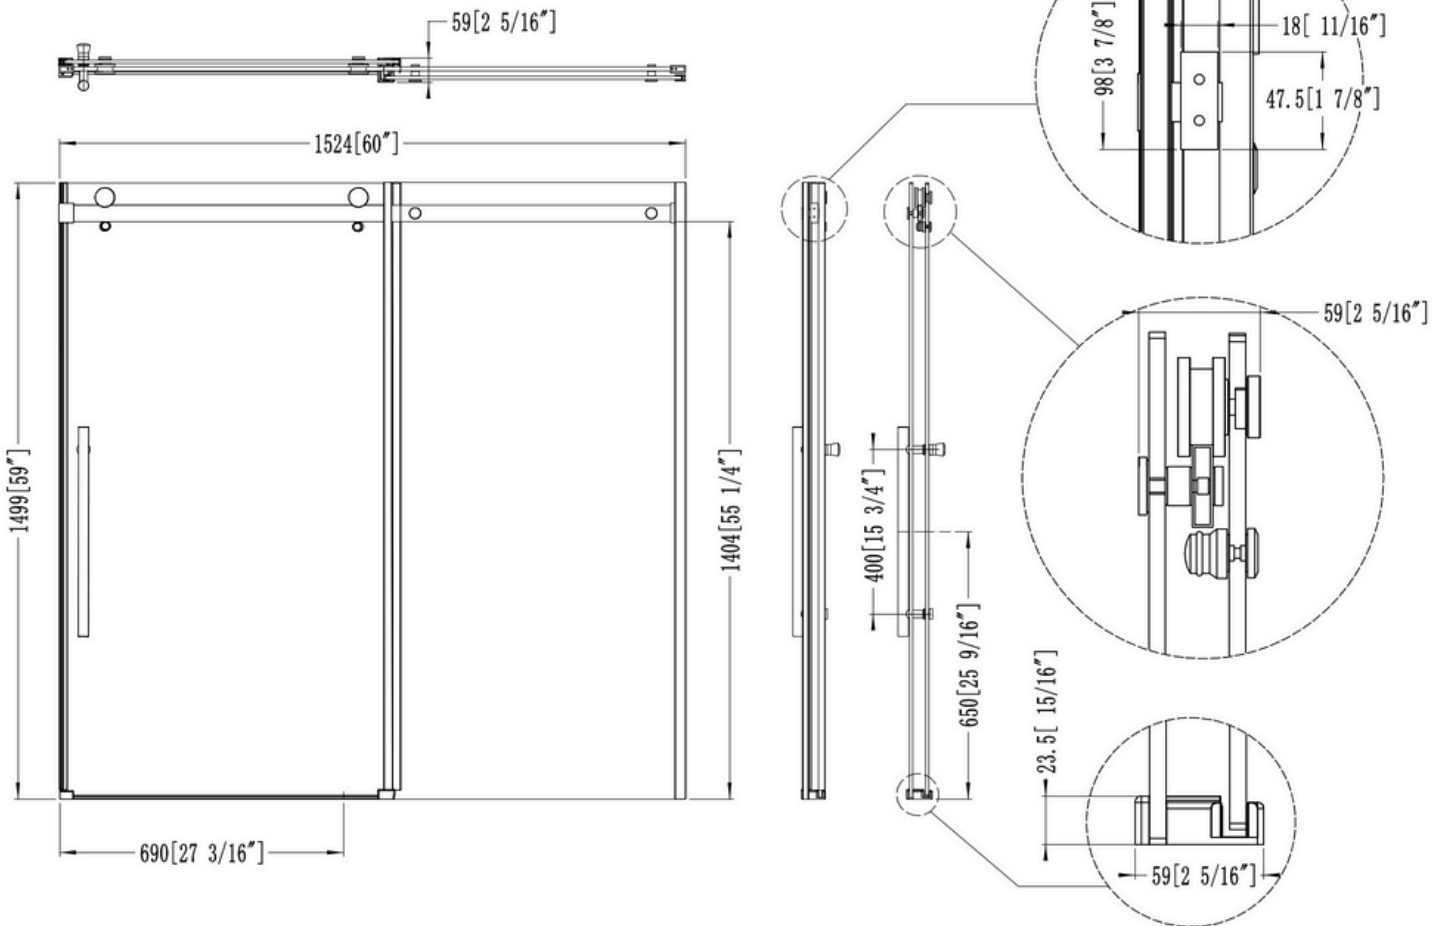

Material

Door:

- Tempered Glass
- Clear

Rail:

- Stainless Steel

Handle:

- Stainless Steel

Installation

Fax: (727) 362-1281

For the most current Specification Sheet, go to www.buildpelican.com

PL-03A11 T

Frameless Single
Sliding Tub Door

Technical Information

All product dimensions are nominal

Glass Thickness: 8mm

Door Height: 59" / 1500mm

Installation Information

Install this product according to the installation instructions.

6140 Ulmerton Road Clearwater, FL 33760

Phone: (727) 388-9895

Fax: (727) 362-1281

For the most current Specification Sheet, go to www.buildpelican.com