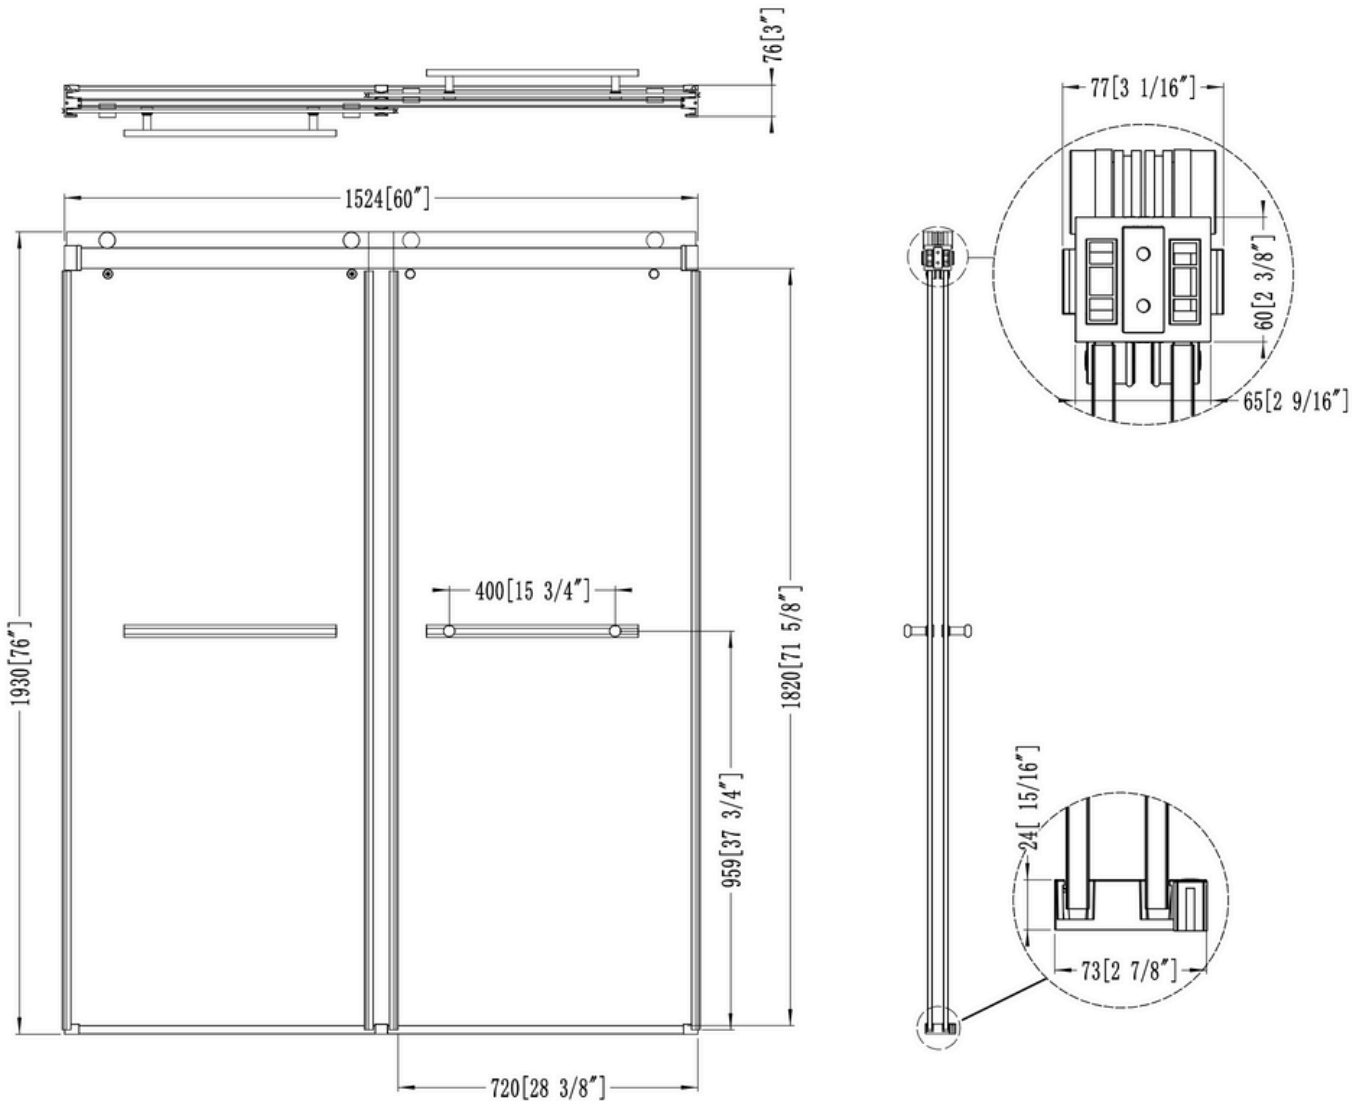

PL-03A42 S

Frameless Double
Sliding Shower Door

Features

- Sleek Modern Look
- Smooth, Quiet Sliding Action
- Stainless Steel Towel Bars Provide Integrated Storage
- Tempered Glass Ensures Durability and Safety

Fax: (727) 362-1281

For the most current Specification Sheet, go to www.buildpelican.com

PL-03A42 S

Frameless Double
Sliding Shower Door

Technical Information

All product dimensions are nominal

Glass Thickness: 8mm/10mm

Door Height: 76" / 1930mm

Installation Information

Install this product according to the installation instructions.

6140 Ulmerton Road Clearwater, FL 33760

Phone: (727) 388-9895

Fax: (727) 362-1281

For the most current Specification Sheet, go to www.buildpelican.com