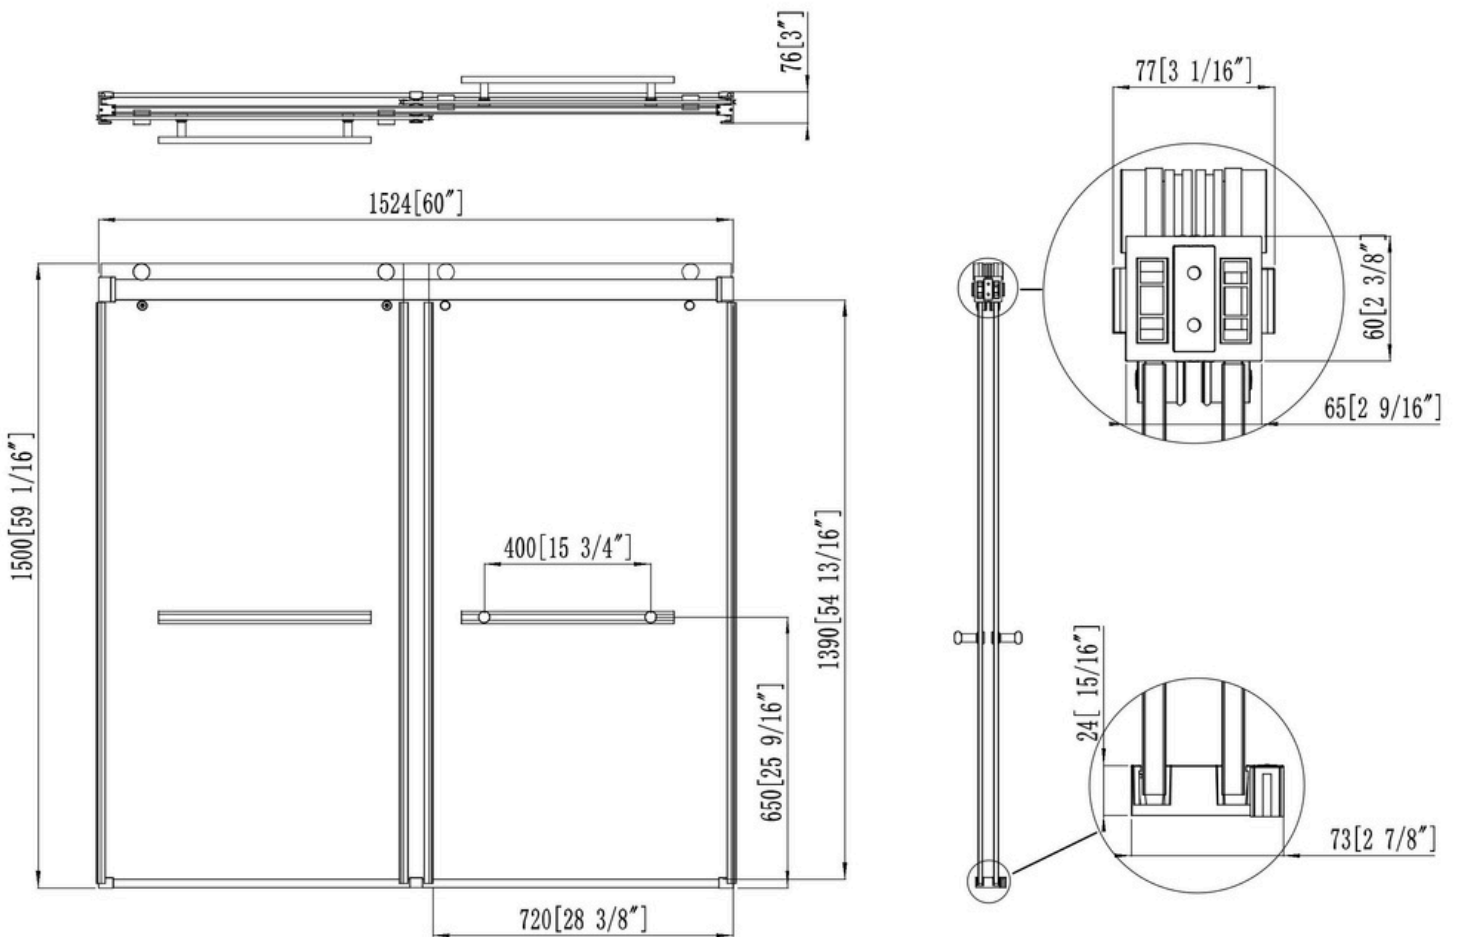

Fax: (727) 362-1281

For the most current Specification Sheet, go to www.buildpelican.com

PL-03A42 T

Frameless Double
Sliding Tub Door

Technical Information

All product dimensions are nominal

Glass Thickness: 8mm/10mm

Door Height: 59" / 1500mm

Installation Information

Install this product according to the installation instructions.

6140 Ulmerton Road Clearwater, FL 33760

Phone: (727) 388-9895

Fax: (727) 362-1281

For the most current Specification Sheet, go to www.buildpelican.com