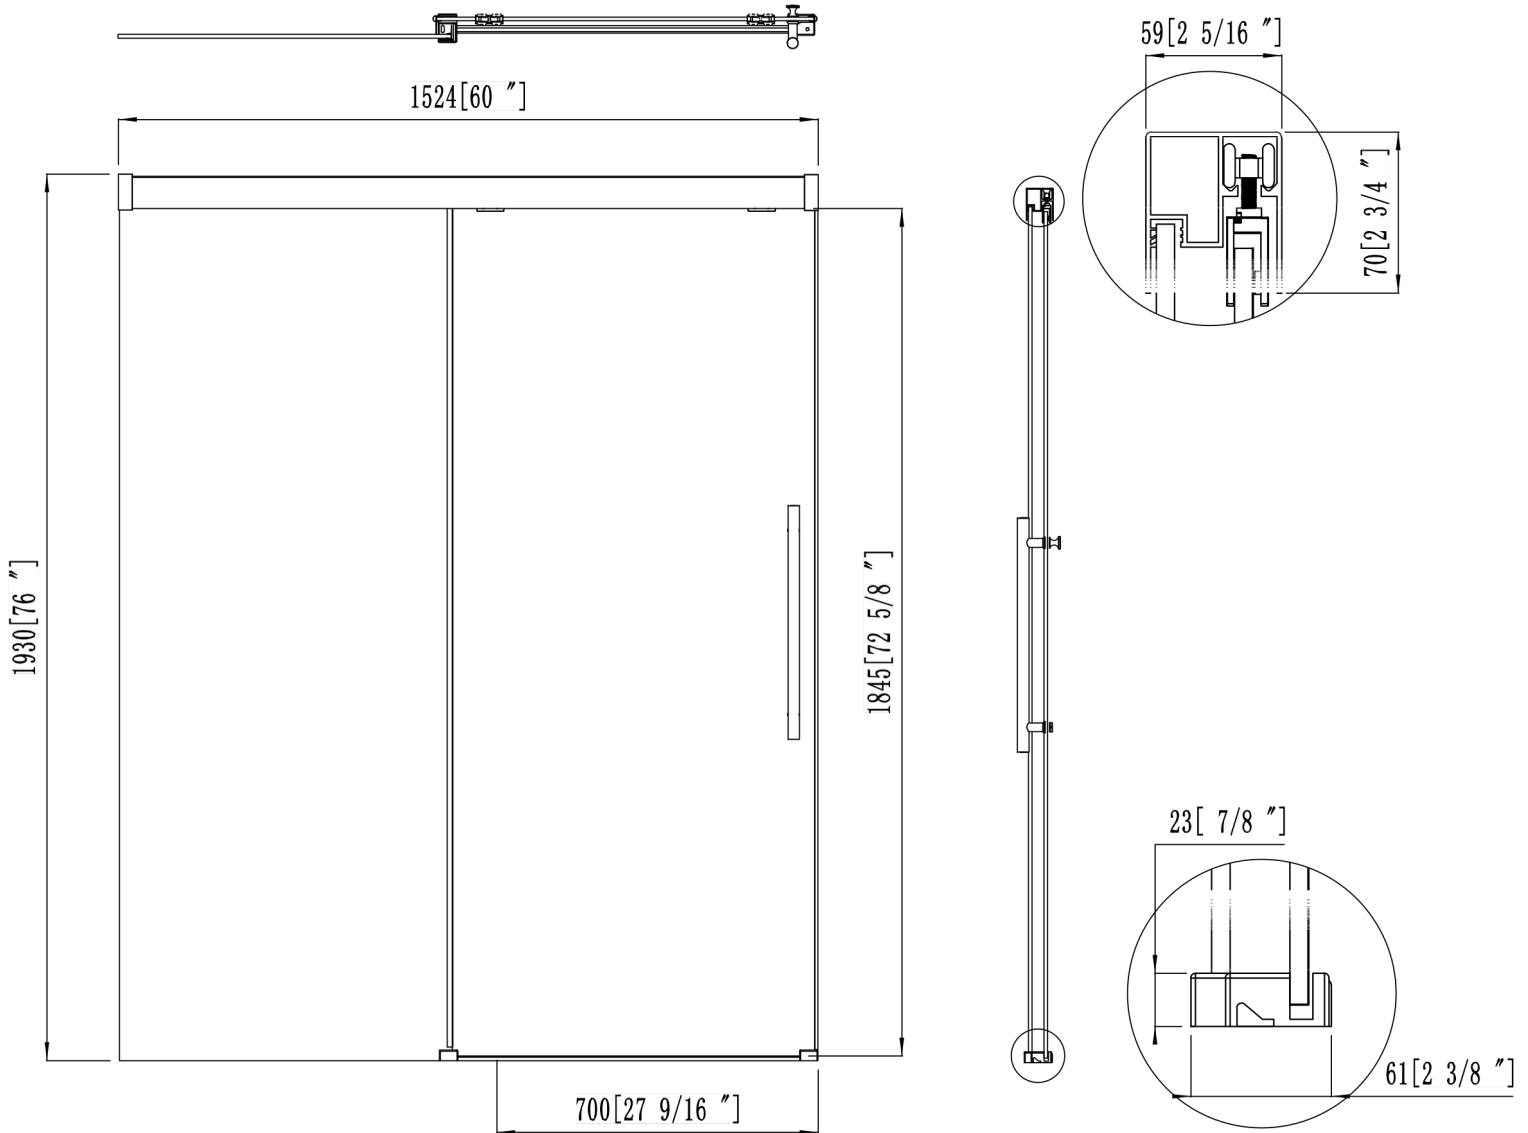

# PL-03B71 S

Single Sliding Shower Door

### Technical Information

All product dimensions are nominal

Glass Thickness: 8mm

Door Height: 76" / 1930mm