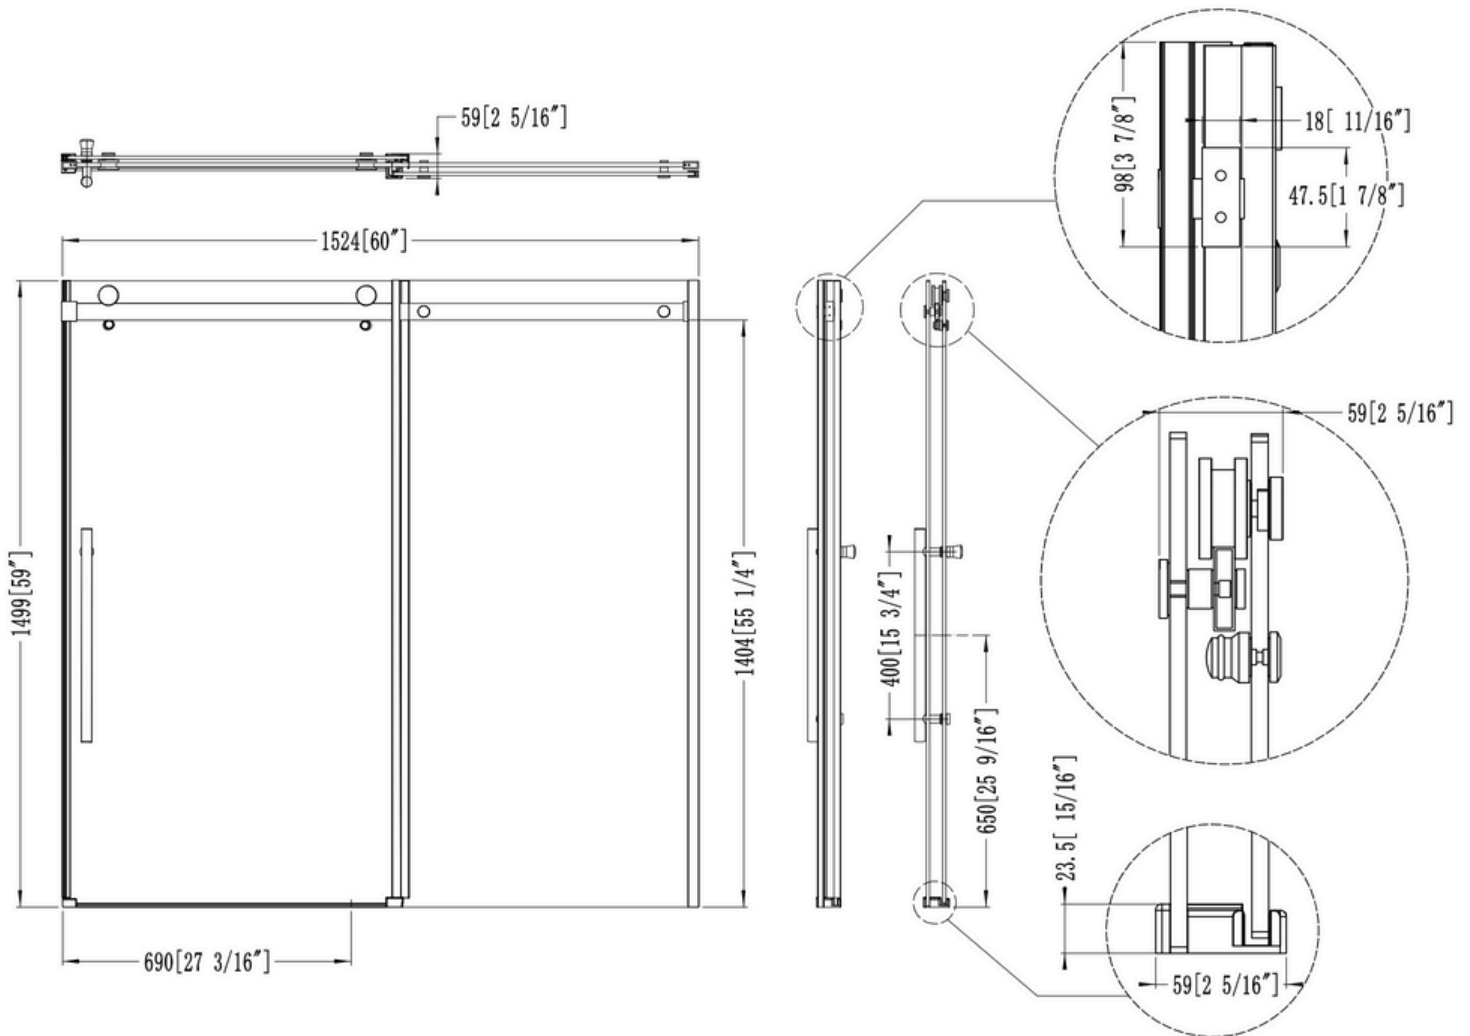

PL-03B71 T

Single Sliding
Tub Door

Features

- Sleek Minimalistic Look
- Smooth, Quiet Sliding Action
- Easy-Grab Vertical Handle
Compliments Style
- Tempered Glass Ensures Durability
and Safety

Material

Door:

Installation

- Single Sliding Tub Door

6140 Ulmerton Road Clearwater, FL 33760

Phone: (727) 388-9895

Fax: (727) 362-1281

For the most current Specification Sheet, go to www.buildpelican.com

PL-03B71 T

Single Sliding
Tub Door

Technical Information

All product dimensions are nominal

Glass Thickness: 8mm

Door Height: 59" / 1500mm

Installation Information

Install this product according to the installation instructions.

6140 Ulmerton Road Clearwater, FL 33760