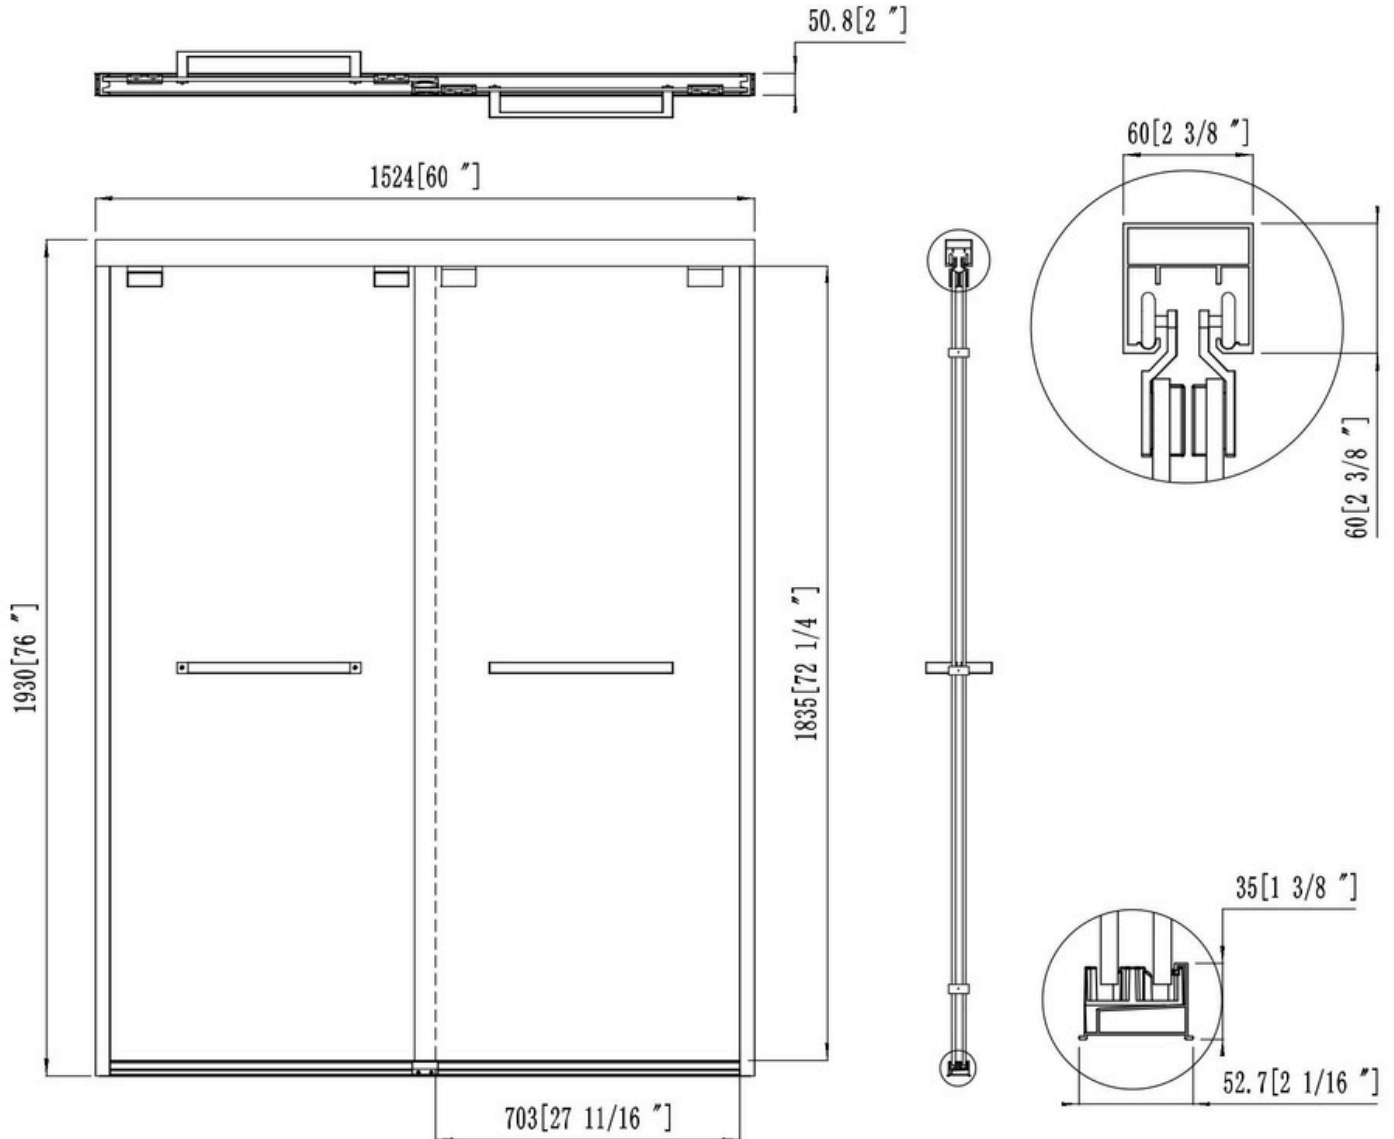

PL-03D42 S

Double Sliding
Shower Door

Features

- Sleek Modern Look
- Smooth, Quiet Sliding Action
- Stainless Steel Towel Bars Provide Integrated Storage
- Tempered Glass Ensures Durability and Safety

Material

Fax: (727) 362-1281

For the most current Specification Sheet, go to www.buildpelican.com

PL-03D42 S

Double Sliding Shower Door

Technical Information

All product dimensions are nominal

Glass Thickness: 8mm / 10mm

Door Height: 76" / 1930mm

Installation Information

Install this product according to the installation instructions.

6140 Ulmerton Road Clearwater, FL 33760

Phone: (727) 388-9895

Fax: (727) 362-1281

For the most current Specification Sheet, go to www.buildpelican.com