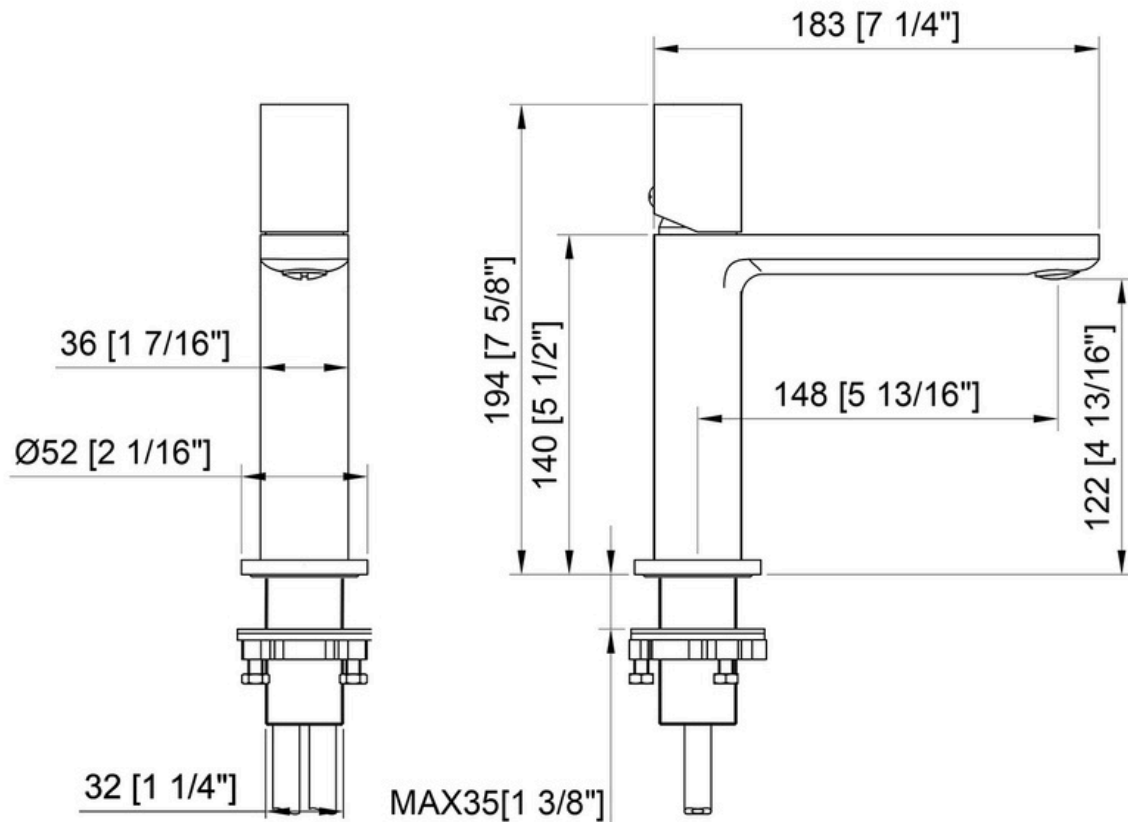

PL-8107

Cascade Series
Bathroom Faucet

Features

- Pinless Handle Allows for Both On/Off Activation
- Ceramic Disc Valves Exceed Industry Longevity Standards for a Lifetime of Durable Performance
- 2.2 gal/min (8.3 l/min) Maximum Flow Rate [Max at 60 psi (4.1 bar)]
- Hot/Cold Indexing on Pinless Handle
- Flexible Supplies for Simplified Installation

Installation

- Single Hole

Codes/Standards

- ADA Compliant

6140 Ulmerton Road Clearwater, FL 33760
Phone: (727) 388-9895
Fax: (727) 362-1281

For the most current Specification Sheet, go to www.buildpelican.com

PL-8107

Cascade Series
Bathroom Faucet

Technical Information

All product dimensions are nominal

Spout Length: 7 1/4"

Spout Height: 4 13/16"

Overall Height: 7 5/8"

Flow Rate: 2.2 gal/min (8.3 l/min)

Pressure: 60 psi (4.1 bar)

Valve Body: Lead Free Brass

Drain Included: No

Installation Information

Install this product according to the installation instructions.

Limited Lifetime Warranty

See website for detailed warranty information.