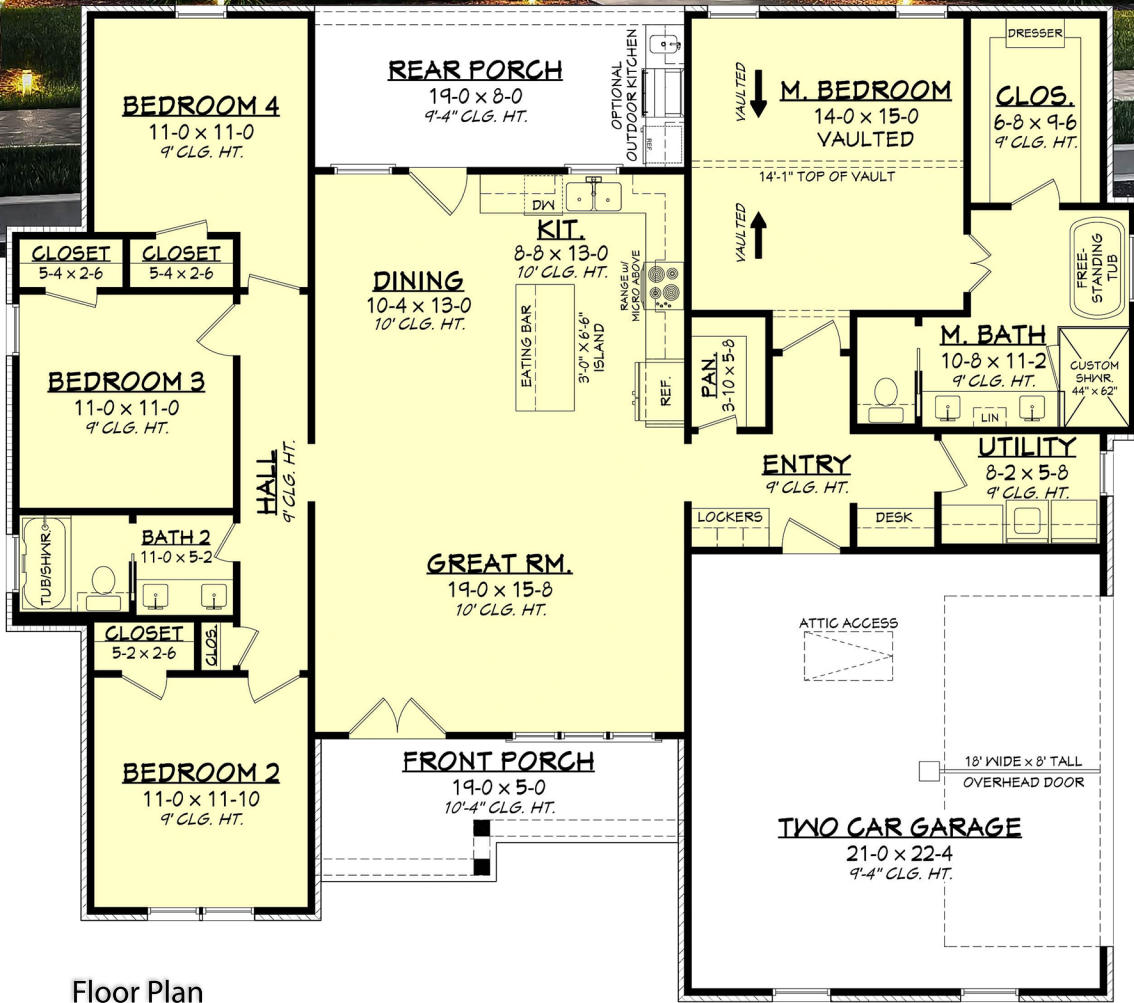

Designing Homes  
**HOUSE PLAN ZONE**  
 Building Relationships

Floor Plan

Rear View

**Norman House Plan**

1800-5

1800 Sq Ft.

4 Bedrooms

2 Bathrooms

1 Stories

57-8 Width

50-6 Depth

Phone: 601.336.3254    sales@hpzplans.com

<https://hpzplans.com/products/norman-house-plan>