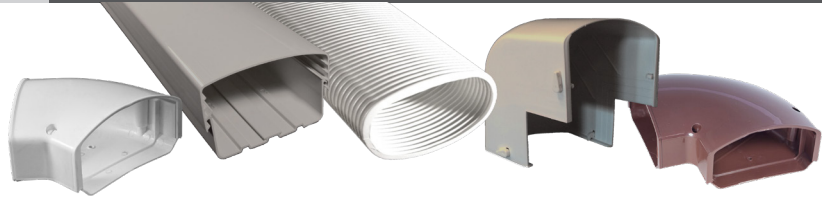

HVAC installation SOLUTIONS

Cover Guard™ Lineset Covers Cross Reference Sheet

Product	Size	RectorSeal Cover Guard™	DiversiTech SpeediChannel	Mitsubishi Line-Hide	Sauermann Easy Lineset
COVER GUARD 3" ADJUSTABLE, COMPARING TO 3" – 4"					
48" LINE DUCT	3"	3CGDUC	N/A	N/A	N/A
78" LINE DUCT	3"	3CGDUC78	230-D3	CD-75	DUE80
FLEX ELBOW SM 36"	3"	3CGFLXSM	230-FJ3	NF-75	FLES80
COUPLER	3"	3CGCUP	230-CP3	NS-75	CSE80
END CAP	3"	3CGEND	230-DE3	NR-75	EF180
45° ELBOW	3"	3CG45	230-FB453	NM-75	ABE80
90° ELBOW	3"	3CG90	230-FB3	NE-75	FBE80
TEE ELBOW	3"	3CGTEE	230-TJ3	NT-75	TJE80
WALL INLET	3"	3CGINLT	230-WC3	NW-75	EDTE80
SOFFIT INLET	3"	3CGSTI	230-SF3	NA-75	WDE80
90° SWEEP	3"	3CG90SWP	230LFB3	N/A	N/A
FLEX ADAPTER	3"	3CGFLXA	N/A	N/A	N/A
EXTRA CAM SCREW	3"	3CGSCRW	230-DSCREW	N/A	N/A
EXTRA ZIP-TIE CLIPS	3"	3CGCLP	230-DCLIP	NV-L	N/A
INTERNAL 90° ELBOW	3"	3CGINT90	230-EB3	WC-75	CBE80
EXTERNAL 90° ELBOW	3"	3CGEXT90	230-EIN3	NC-75	EBE80
WALL DUCT KIT	3"	3CGKIT	230-ICK3	N/A	EDKIT03
COVER GUARD 4.5" ADJUSTABLE, COMPARING TO 4" – 6"					
48" LINE DUCT	4.5"	CGDUC	N/A	N/A	N/A
78" LINE DUCT	4.5"	CGDUC78	230-D4	CD-100/140	DUE110
FLEX ELBOW LG 36"	4.5"	CGFLXLR	N/A	N/A	N/A
FLEX ELBOW SM 36"	4.5"	CGFLXSM	230-FJ4	NF-100/140	FLES110
COUPLER	4.5"	CGCUP	230-CP4	NS-100/140	CSE110
END CAP	4.5"	CGEND	230-DE4	NR-100/140	EF110
45° ELBOW	4.5"	CG45	230-FB454	NM-100/140	ABE110
90° ELBOW	4.5"	CG90	230-FB4	NE-100/140	FBE110
TEE ELBOW	4.5"	CGTEE	230-TJ4	NT-100/140	TJE110
WALL INLET	4.5"	CGINLT	230-WC4	NW-100/140	WTE110
SOFFIT INLET	4.5"	CGSTI	230-SF4	NA-100/140	WDE110
90° SWEEP	4.5"	CG90SWP	230LFB4	N/A	N/A
WALL FLANGE	4.5"	CGWFL	230-FR4	NK-100/140	N/A
REDUCER	4.5"	CGRDR	230-TC34	NJ-100/140	OTP110
FLEX ADAPTER	4.5"	CGFLXA	N/A	N/A	N/A
EXTRA CAM SCREW	4.5"	CGSCRW	230-DSCREW	N/A	N/A
EXTRA ZIP-TIE CLIPS	4.5"	CGCLP	230-DCLIP	NV-L	N/A
INTERNAL 90° ELBOW	4.5"	CGINT90	230-EB4	NC-100/140	CBE110
EXTERNAL 90° ELBOW	4.5"	CGEXT90	230-EIN4	NC-100/140	EBE110
WALL DUCT KIT	4.5"	CGKIT	230-ICK4	N/A	EDKIT04