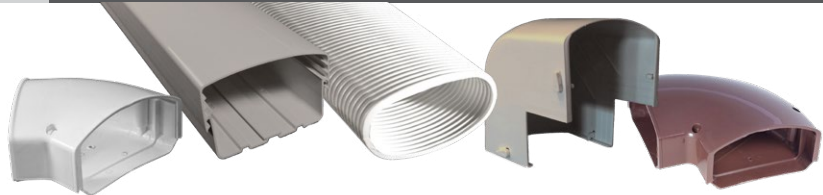

HVAC installation SOLUTIONS

Cover Guard™ Lineset Covers Cross Reference Sheet

Product	Size	RectorSeal Cover Guard™	DiversiTech SpeediChannel	Mitsubishi Line-Hide	Sauermann Easy Lineset
COVER GUARD 3" ADJUSTABLE, COMPARING TO 3" - 4"					
48" LINE DUCT	3"	3CGDUC	N/A	N/A	N/A
78" LINE DUCT	3"	3CGDUC78	230-D3	CD-75/100	DUE80
FLEX ELBOW SM 24"	3"	3CGFLXSM	230-FJ3	NF-75	FLES80
COUPLER	3"	3CGCUP	230-CP3	NS-75/100	CSE80
END CAP	3"	3CGEND	230-DE3	NR-75/100	EF180
45° ELBOW	3"	3CG45	230-FB453	NM-75/100	ABE80
90° ELBOW	3"	3CG90	230-FB3	NE-75/100	FBE80
TEE ELBOW	3"	3CGTEE	230-TJ3	NT-75/100	TJE80
WALL INLET	3"	3CGINLT	230-WC3	NW-75/100	EDTE80
SOFFIT INLET	3"	3CGSTI	230-SF3	NA-75/100	WDE80
90° SWEEP	3"	3CG90SWP	230LFB3	N/A	N/A
FLEX ADAPTER	3"	3CGFLXA	N/A	N/A	N/A
EXTRA CAM SCREW	3"	3CGSCRW	230-DSCREW	N/A	N/A
EXTRA ZIP-TIE CLIPS	3"	CGCLP	230-DCLIP	NV-L	N/A
INTERNAL 90° ELBOW	3"	3CGINT90	230-EB3	WC-75/100	CBE80
EXTERNAL 90° ELBOW	3"	3CGEXT90	230-EIN3	NC-75/100	EBE80
WALL DUCT KIT	3"	3CGKIT	230-ICK3	N/A	EDKIT03
COVER GUARD 4.5" ADJUSTABLE, COMPARING TO 4" - 6"					
48" LINE DUCT	4.5"	CGDUC	N/A	N/A	N/A
78" LINE DUCT	4.5"	CGDUC78	230-D4	CD-100/140	DUE110
FLEX ELBOW LG 36"	4.5"	CGFLXLR	N/A	N/A	N/A
FLEX ELBOW SM 36"	4.5"	CGFLXSM	230-FJ4	NF-100/140	FLES110
COUPLER	4.5"	CGCUP	230-CP4	NS-100/140	CSE110
END CAP	4.5"	CGEND	230-DE4	NR-100/140	EF110
45° ELBOW	4.5"	CG45	230-FB454	NM-100/140	ABE110
90° ELBOW	4.5"	CG90	230-FB4	NE-100/140	FBE110
TEE ELBOW	4.5"	CGTEE	230-TJ4	NT-100/140	TJE110
WALL INLET	4.5"	CGINLT	230-WC4	NW-100/140	WTE110
SOFFIT INLET	4.5"	CGSTI	230-SF4	NA-100/140	WDE110
90° SWEEP	4.5"	CG90SWP	230LFB4	N/A	N/A
WALL FLANGE	4.5"	CGWLFL	230-FR4	NK-100/140	N/A
REDUCER	4.5"	CGRDR	230-TC34	NJ-100/140	OTP110
FLEX ADAPTER	4.5"	CGFLXA	N/A	N/A	N/A
EXTRA CAM SCREW	4.5"	CGSCRW	230-DSCREW	N/A	N/A
EXTRA ZIP-TIE CLIPS	4.5"	CGCLP	230-DCLIP	NV-L	N/A
INTERNAL 90° ELBOW	4.5"	CGINT90	230-EB4	NC-100/140	CBE110
EXTERNAL 90° ELBOW	4.5"	CGEXT90	230-EIN4	NC-100/140	EBE110
WALL DUCT KIT	4.5"	CGKIT	230-ICK4	N/A	EDKIT04