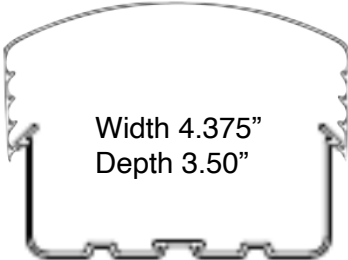

3" Single-zone

External Width - 3"
Expanding internal dimensions

4.5" Multi-zone

External Width - 4.875"
Expanding internal dimensions

407-578-8444 info@acccoverguard.com

Confident, adjustable line set protection