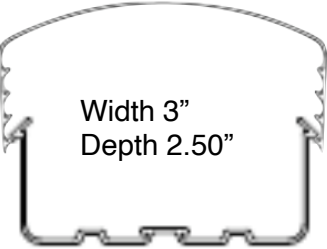

3" Single-zone

External Width - 3"
Expanding internal dimensions

4.5" Multi-zone

External Width - 4.875"
Expanding internal dimensions

407-578-8444 info@acccoverguard.com

Confident, adjustable line set protection