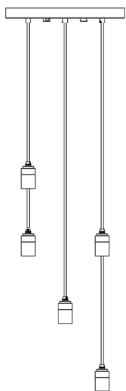

# FIVE PENDANT

tala.

SKU: CP-WHT-FIV-BP-01-EU

FINISH: BRASS

## PHYSICAL

Pendant dimension:	L40mm x W40mm x H79mm
Ceiling rose dimension:	L350mm x W350mm x H30mm
Cable length:	3m
Materials:	Powdercoated Steel/Anodised Aluminium
Finish:	White/brass
Weight:	3750 g
IP rating:	IP20
Base:	E27

## PHYSICAL

Pendant dimension:	L40mm x W40mm x H79mm
Ceiling rose dimension:	L350mm x W350mm x H30mm
Cable length:	3m
Materials:	Powdercoated Steel/Anodised Aluminium
Finish:	Black/graphite
Weight:	3750 g
IP rating:	IP20
Base:	E27