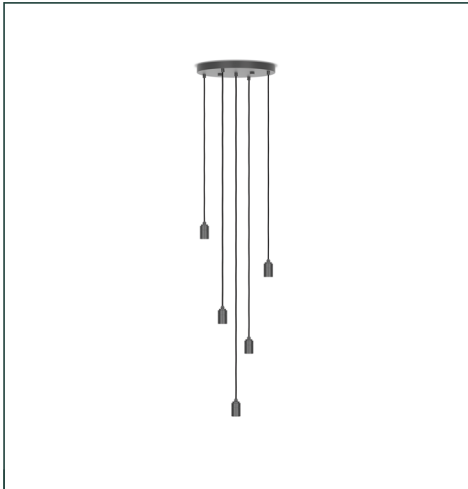

# FIVE PENDANT

tala.

SKU: CP-WHT-FIV-BP-01-EU

FINISH: BRASS

## PHYSICAL

Pendant dimension:	L40mm x W40mm x H79mm
Ceiling rose dimension:	L350mm x W350mm x H30mm
Cable length:	3m
Materials:	Powdercoated Steel/Anodised Aluminium
Finish:	White/brass
Weight:	3750 g
IP rating:	IP20
Base:	E27

# FIVE PENDANT

tala.

SKU: CP-BLK-FIV-GP-01-EU

FINISH: GRAPHITE

## PHYSICAL

Pendant dimension:	L40mm x W40mm x H79mm
Ceiling rose dimension:	L350mm x W350mm x H30mm
Cable length:	3m
Materials:	Powdercoated Steel/Anodised Aluminium
Finish:	Black/graphite
Weight:	3750 g
IP rating:	IP20
Base:	E27