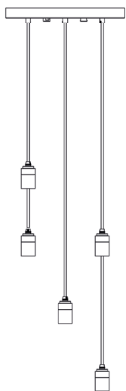

# FIVE PENDANT

tala.

SKU: CP-WHT-FIV-BP-01-EU

FINISH: BRASS

## PHYSICAL

Pendant dimension:	L40mm x W40mm x H79mm
Ceiling rose dimension:	L350mm x W350mm x H30mm
Cable length:	3m
Materials:	Powdercoated Steel/Anodised Aluminium
Finish:	White/brass
Weight:	3750 g
IP rating:	IP20
Base:	E27

## EAN

5060915715920

tala.co.uk | hello@tala.co.uk | +44 7700 170343

Specification subject to change without notice. Refer to our website for the most recent product documentation. Tala designs in the EU/UK are protected by registered and or unregistered design rights

## PHYSICAL

Pendant dimension:	L40mm x W40mm x H79mm
Ceiling rose dimension:	L350mm x W350mm x H30mm
Cable length:	3m
Materials:	Powdercoated Steel/Anodised Aluminium
Finish:	Black/graphite
Weight:	3750 g
IP rating:	IP20
Base:	E27