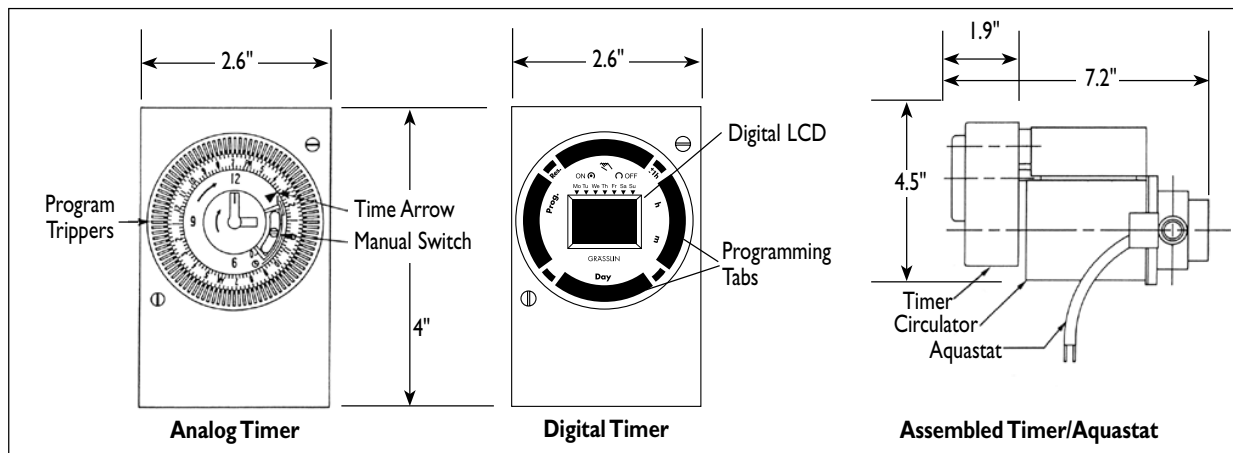

Application

The Taco Clock Timers and Temperature Aquastat are designed to control the operation of Taco circulators on Domestic Hot Water Recirculation Systems for maximum comfort and energy efficiency. They are adaptable to any "00"® Series circulator by attaching the enclosure or wiring to the electrical box.

24 Hour Analog Timer

Operates the circulator at the same pre-set times every day. Time intervals are in 15 minute increments. This user friendly clock has a raised minute hand for easy adjustments, quick-set trippers and an operation switch for Manual ON/OFF or Automatic modes.

7 Day Digital Programmable Timer

Digital Timer can be programmed to operate at different times on different days, weekdays or weekends, for maximum comfort and convenience to match family schedules. Easy circular programming clock face and LCD readout screen allows for a maximum of 10 on/off settings. Run time intervals as short as 1 minute provides maximum energy efficiency. A capacitor backup saves settings for 4 days (100 hours) during power outages.

Temperature Aquastat

Controls pump operation to maintain system temperature between 95°F and 115°F. Easy clip-on Aquastat attaches directly to 3/4" pipe or a 1/2" sweat pump casing.

Shipping Weight

Model	Item	Lbs.	Kg
265-1	Analog Timer	.75	.35
265-3	Digital Timer	.75	.35
563-2	Aquastat	.25	.11

FOR INDOOR USE ONLY

Do it Once. Do it Right.®

TACO INC., 1160 Cranston Street, Cranston, RI 02920 Telephone: (401) 942-8000 Fax: 942-2360
TACO (Canada), Ltd., 6180 Ordan Drive, Mississauga, Ontario L5T 2B3 Telephone: (905) 564-9422 Fax: (905) 564-9436

Visit our website at: www.taco-hvac.com

Printed in USA
Copyright 2006
TACO, Inc.