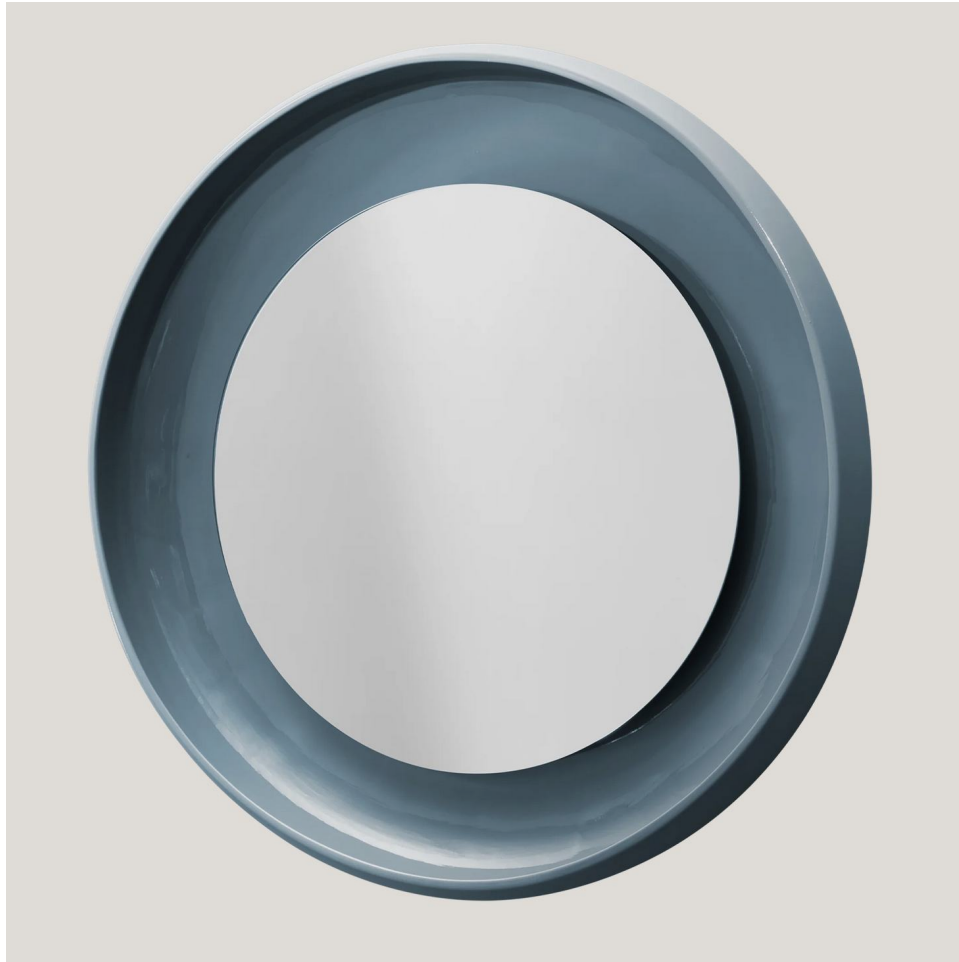

# COMERFORD

COLLECTION

## COQUE MIRROR

### DESIGN

Round mirror with inner frame in glazed ceramic and outer frame in matte ceramic.

### DIMENSIONS

25.5"D x 4" overall, mirror size 17.5"D small

39"D x 5" overall, mirror size 28"D large