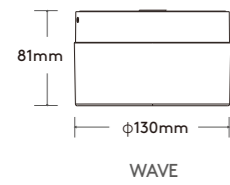

White

Black

Gold

Matte nickel

Chrome

Bronze

Drawing

Order Options

OTTO							
Code	Size	System LM	LED W	System W	CRI	CCT	Beam
OTTO-6W-CCT	φ130*H77mm	450 lm	4.5W	6W	90	2200/2700/3000K	120°

OTTO

IP65 Ceiling/Wall Light