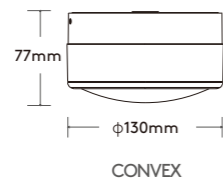

OTTO

Features

- **Versatile Design:** The OTTO features a transparent/opal glass shade with a wave/convex/reseau cut, creating aesthetic accents suitable for bathrooms and corridors, both indoors and outdoors.
- **Moisture Resistance:** With an IP65 rating, this LED light ensures durability against moisture, making it ideal for wet environments.
- **High-Quality Illumination:** Boasting a CRI>90, the OTTO delivers true-to-life colors, enhancing the ambiance of your space.
- **Color Temperature Control:** Easily switch between 2200K, 2700K, and 3000K with the CCT switch for the perfect mood lighting.
- **Customizable Aesthetics:** Choose from six decorative ring colors to personalize the look of your OTTO lighting fixture.
- **5 Years of Quality Assurance:** Experience long-lasting reliability with our 5-year warranty.

Drawing

Order Options

OTTO							
Code	Size	System LM	LED W	System W	CRI	CCT	Beam
OTTO-6W-CCT	φ130*H77mm	450 lm	4.5W	6W	90	2200/2700/3000K	120°