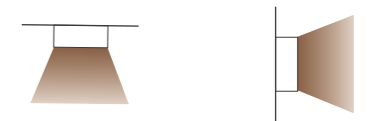

OTTO

OUTDOOR IP65 Ceiling/Wall Light

OTTO is a modular and decorative outdoor wall lights, which are crafted with a blend of elegance and durability.

Designed to enhance the allure of your home's facade.

Timeless design casts a soft, inviting glow, transforming your evenings into a canvas of comfort and charm.

OTTO

Installation type

OTTO

Features

- **Versatile Design:** The OTTO features a transparent/opal glass shade with a wave/convex/reseau cut, creating aesthetic accents suitable for bathrooms and corridors, both indoors and outdoors.
- **Moisture Resistance:** With an IP65 rating, this LED light ensures durability against moisture, making it ideal for wet environments.
- **High-Quality Illumination:** Boasting a CRI>90, the OTTO delivers true-to-life colors, enhancing the ambiance of your space.
- **Color Temperature Control:** Easily switch between 2200K, 2700K, and 3000K with the CCT switch for the perfect mood lighting.
- **Customizable Aesthetics:** Choose from six decorative ring colors to personalize the look of your OTTO lighting fixture.
- **5 Years of Quality Assurance:** Experience long-lasting reliability with our 5-year warranty.