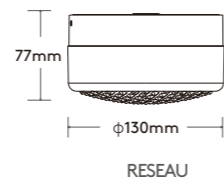

White

Black

Gold

Matte nickel

Chrome

Bronze

Drawing

Order Options

OTTO							
Code	Size	System LM	LED W	System W	CRI	CCT	Beam
OTTO-6W-CCT	φ130*H77mm	450 lm	4.5W	6W	90	2200/2700/3000K	120°

OTTO

IP65 Ceiling/Wall Light