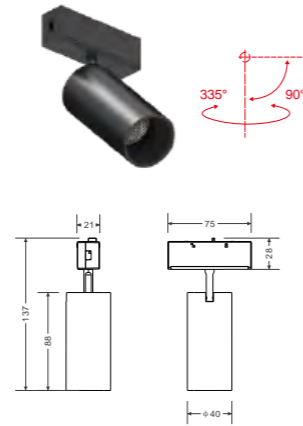

SKYLINE

DC24V

Discover a new level of freedom of light
Be evolved with a functional network
Having a creative and fun concept

Inserts for track

Spotlight Insert

Skyline-RS30

Size: 58mm x Φ 32mm
 Input voltage: DC24V
 System power: 4W
 CCT: 3000K/4000K
 CRI: 90
 Color: RAL9016 White, RAL9005 Black
 System Lumen Output: 210Lm(3000K)

Spotlight Insert

Skyline-RS40

Size: 88mm x Φ 40mm
 Input Voltage: DC24V
 System power: 8W
 CCT: 3000K/4000K
 CRI: 90
 Color: RAL9016 White, RAL9005 Black
 System Lumen Output: 400Lm (3000K)

Accent Light LED Strip