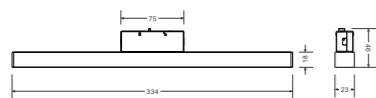

Skyline-AL