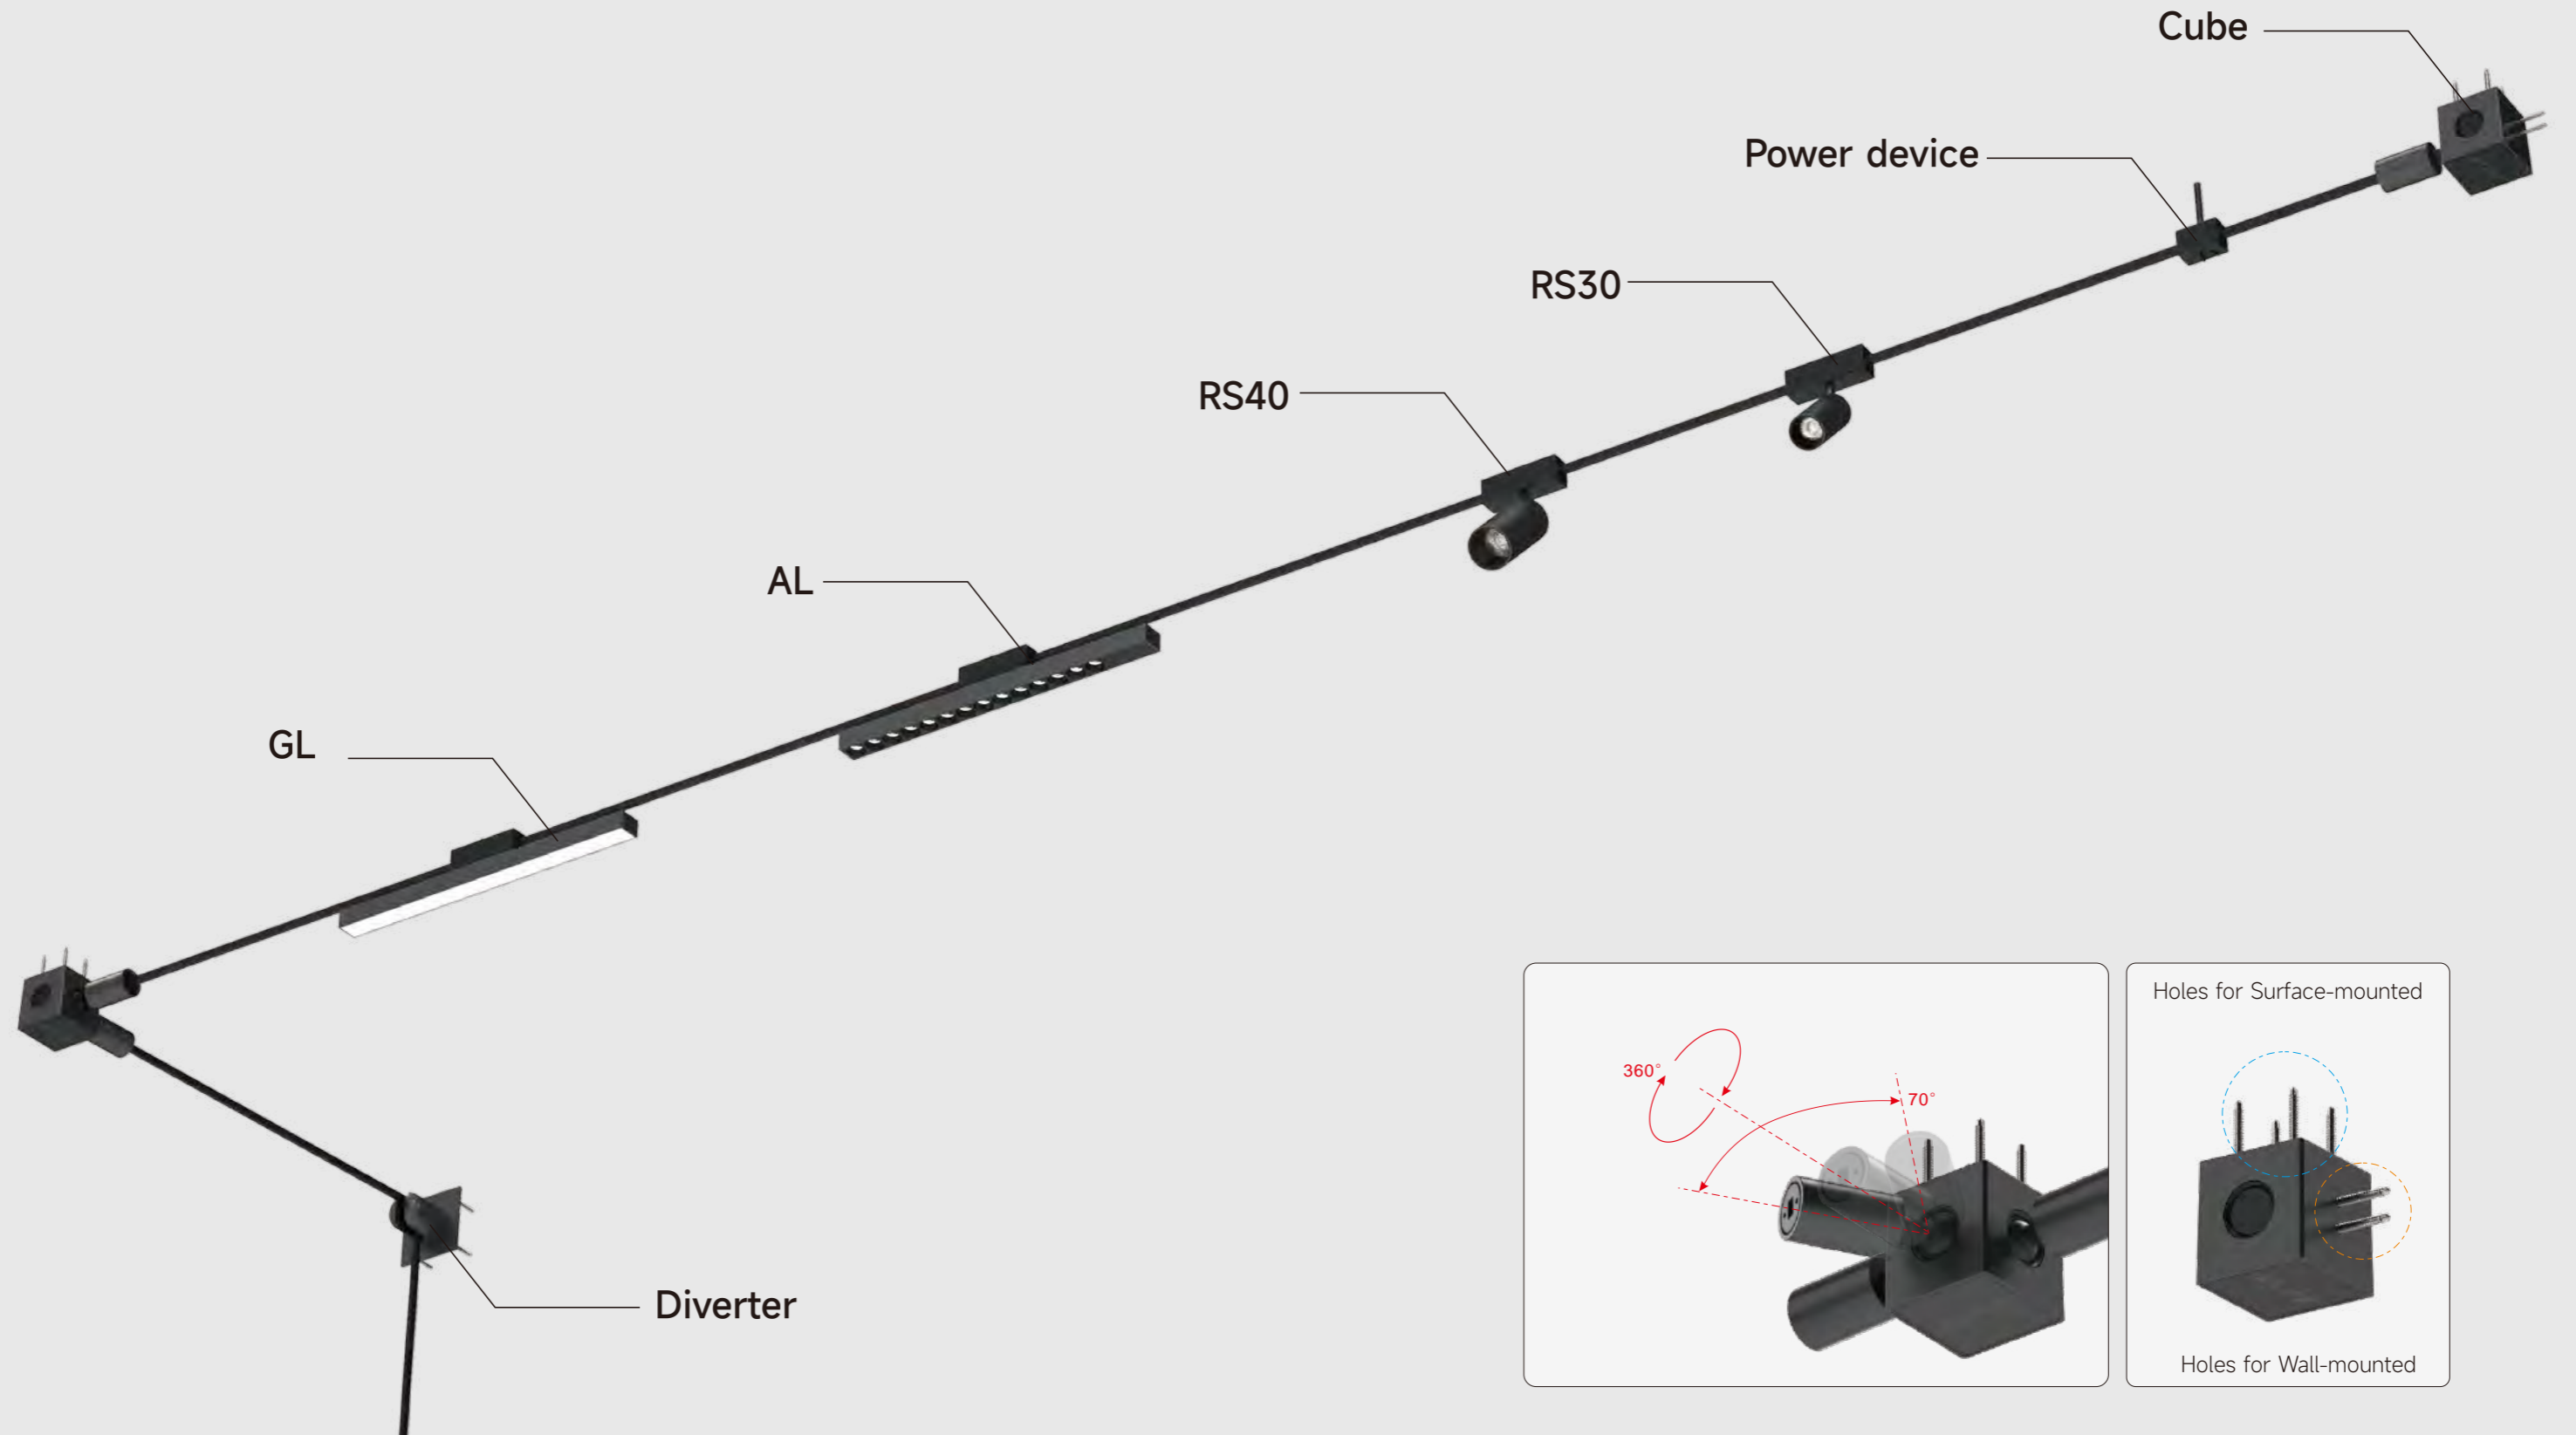

SKYLINE

DC24V

Discover a new level of freedom of light
Be evolved with a functional network
Having a creative and fun concept

Inserts for track

Spotlight Insert

Skyline-RS30

Size: 58mm x Φ 32mm
 Input voltage: DC24V
 System power: 4W
 CCT: 3000K/4000K
 CRI: 90
 Color: RAL9016 White, RAL9005 Black
 System Lumen Output: 210Lm(3000K)

Spotlight Insert

Skyline-RS40

Size: 88mm x Φ 40mm
 Input Voltage: DC24V
 System power: 8W
 CCT: 3000K/4000K
 CRI: 90
 Color: RAL9016 White, RAL9005 Black
 System Lumen Output: 400Lm (3000K)

Accent Light LED Strip

Skyline-AL

General Light LED Strip

Skyline-GL

Accessories