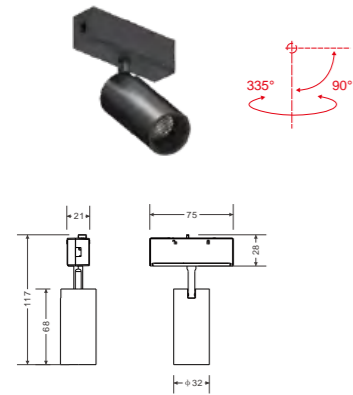

SKYLINE

DC24V

Discover a new level of freedom of light
Be evolved with a functional network
Having a creative and fun concept

Inserts for track

Spotlight Insert

Skyline-RS30

Size: 58mm x Φ 32mm
 Input voltage: DC24V
 System power: 4W
 CCT: 3000K/4000K
 CRI: 90
 Color: RAL9016 White, RAL9005 Black
 System Lumen Output: 210Lm(3000K)

Spotlight Insert

Skyline-RS40

Size: 88mm x Φ 40mm
 Input Voltage: DC24V
 System power: 8W
 CCT: 3000K/4000K
 CRI: 90
 Color: RAL9016 White, RAL9005 Black
 System Lumen Output: 400Lm (3000K)

Accent Light LED Strip