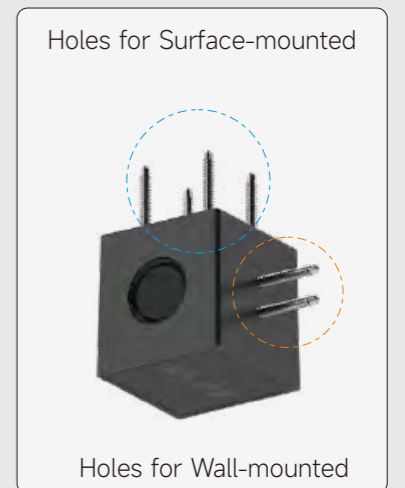

SKYLINE

DC24V

Discover a new level of freedom of light
Be evolved with a functional network
Having a creative and fun concept

Inserts for track

Spotlight Insert

Skyline-RS30

Size: 58mm x Φ 32mm
 Input voltage: DC24V
 System power: 4W
 CCT: 3000K/4000K
 CRI: 90
 Color: RAL9016 White, RAL9005 Black
 System Lumen Output: 210Lm(3000K)

Spotlight Insert

Skyline-RS40

Size: 88mm x Φ 40mm
 Input Voltage: DC24V
 System power: 8W
 CCT: 3000K/4000K
 CRI: 90
 Color: RAL9016 White, RAL9005 Black
 System Lumen Output: 400Lm (3000K)

Accent Light LED Strip