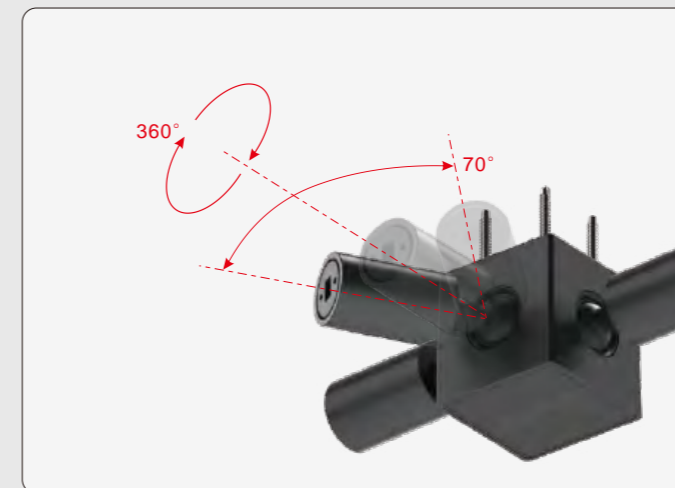

SKYLINE

DC24V

Discover a new level of freedom of light
Be evolved with a functional network
Having a creative and fun concept

Inserts for track

Spotlight Insert

Skyline-RS30

Size: 58mm x Φ 32mm
 Input voltage: DC24V
 System power: 4W
 CCT: 3000K/4000K
 CRI: 90
 Color: RAL9016 White, RAL9005 Black
 System Lumen Output: 210Lm(3000K)

Spotlight Insert

Skyline-RS40

Size: 88mm x Φ 40mm
 Input Voltage: DC24V
 System power: 8W
 CCT: 3000K/4000K
 CRI: 90
 Color: RAL9016 White, RAL9005 Black
 System Lumen Output: 400Lm (3000K)

Accent Light LED Strip