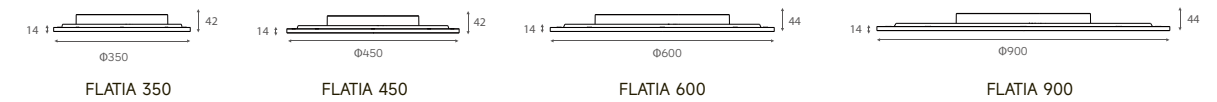

LUCIA & FLATIA Series
SURFACE & PENDANT

FLATIA 350

FLATIA 600

FLATIA 450

FLATIA 900

Classic Version
FLATIA 350/450/600/900

Features

- Round aluminum housing ensures the optimal cooling of the LEDs
- Available in standard version and decorative version
- Suitable for ceiling-mounted, wall-mounted suspended and recessed installation
- 4 diameters for options (350 mm, 450 mm, 600 mm, 900 mm)
- Microprismatic cover for super eye comfort

Specifications

- Dimming modes: ON-OFF, Phase cut, DALI, 0/1-10V
- Sizes: Ø350mm, Ø450mm, Ø600mm, Ø900mm,
- Installation: Surface mounted, Suspended

Installation type

HOUSING

Illumination type

FLATIA
Surface & Pendant

Drawing

Order Options

Downward lighting							
Code	Size	System LM	LED W	System W	CRI	CCT	Beam
FLATIA 350-14W	Ø350*50mm	1400Lm	12W	14W	83	3000K	90°
FLATIA 350-18W	Ø350*50mm	2200Lm	16W	18W	83	4000K	90°
FLATIA 450-18W	Ø450*50mm	2200Lm	16W	18W	83	3000K	90°
FLATIA 450-26W	Ø450*50mm	3200Lm	24W	26W	83	4000K	90°
FLATIA 600-40W	Ø600*50mm	4200Lm	36W	40W	83	3000K	90°
FLATIA 600-50W	Ø600*50mm	5700Lm	46W	50W	83	4000K	90°
FLATIA 900-68W	Ø900*50mm	7000Lm	65W	68W	83	3000K	90°
FLATIA 900-68W	Ø900*50mm	7500Lm	65W	68W	83	4000K	90°

Remark: Magnetic Uplight Module to be ordered separately

Downward and upward lighting							
Code	Size	System LM	LED W	System W	CRI	CCT	Beam
FLATIA 350-14W	Ø350*50mm	1400Lm ↓ 850Lm ↑	12W ↓ 8W ↑	14W ↓ 10W ↑	83	3000K	90°
FLATIA 350-18W	Ø350*50mm	2200Lm ↓ 900Lm ↑	16W ↓ 8W ↑	18W ↓ 10W ↑	83	4000K	90°
FLATIA 450-18W	Ø450*50mm	2200Lm ↓ 1100Lm ↑	16W ↓ 11W ↑	18W ↓ 13W ↑	83	3000K	90°
FLATIA 450-26W	Ø450*50mm	3200Lm ↓ 1180Lm ↑	24W ↓ 11W ↑	26W ↓ 13W ↑	83	4000K	90°
FLATIA 600-40W	Ø600*50mm	4200Lm ↓ 1700Lm ↑	36W ↓ 18W ↑	40W ↓ 20W ↑	83	3000K	90°
FLATIA 600-50W	Ø600*50mm	5700Lm ↓ 1800Lm ↑	46W ↓ 18W ↑	50W ↓ 20W ↑	83	4000K	90°
FLATIA 900-68W	Ø900*50mm	7000Lm ↓ 2700Lm ↑	65W ↓ 25W ↑	68W ↓ 28W ↑	83	3000K	90°
FLATIA 900-68W	Ø900*50mm	7500Lm ↓ 2890Lm ↑	65W ↓ 25W ↑	68W ↓ 28W ↑	83	4000K	90°