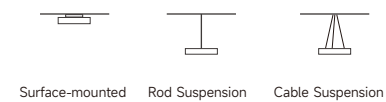

LUCIA & FLATIA Series
SURFACE & PENDANT

FLATIA 350

FLATIA 600

FLATIA 450

FLATIA 900

Classic Version
FLATIA 350/450/600/900

Features

- Round aluminum housing ensures the optimal cooling of the LEDs
- Available in standard version and decorative version
- Suitable for ceiling-mounted, wall-mounted suspended and recessed installation
- 4 diameters for options (350 mm, 450 mm, 600 mm, 900 mm)
- Microprismatic cover for super eye comfort

Specifications

- Dimming modes: ON-OFF, Phase cut, DALI, 0/1-10V
- Sizes: Ø350mm, Ø450mm, Ø600mm, Ø900mm,
- Installation: Surface mounted, Suspended

Installation type

HOUSING

Illumination type

FLATIA
Surface & Pendant