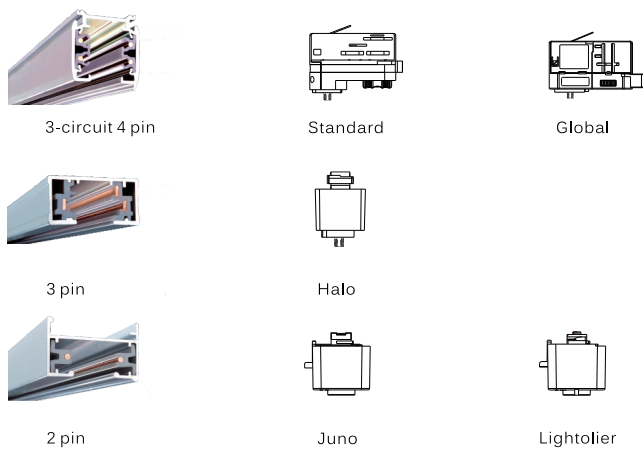

INSTALLATION

On Track

Surface-mounted

EN-TLO010-22
EN-TLO015-22

Suspending

EN-TLO010-23
EN-TLO015-23

Wall-mounted

EN-TLO010-24
EN-TLO015-24