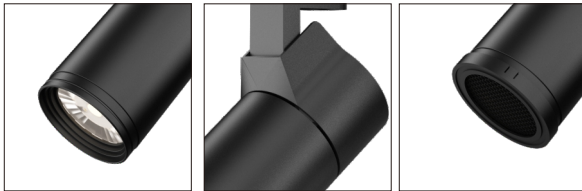

DESCRIPTION

OVEGA(EN-TLO series, premium version) is a stylish and compact LED track light that will fit smoothly into any retail, gallery environments. High lumen efficiency(>110lm/W) & versatile optical accessories can increase the great light comfort and fulfill different light demands. The head can be adjusted precisely 360°+ horizontal(rotation) and 90° vertical without dead angle. The light, as a result, is emitted exactly where you need it. The integrated driver gives clean feeling and the ceiling will not be cluttered with drivers aimed in different directions.

FEATURES

- Stylish and compact design with integrated driver.
- Excellent modular combination concept: integrated driver + different fixture bases + optical accessories, DIY to get different light solutions and easy for maintenance.
- Light efficiency is up to 110lm/W.
- Interchangeable lens: 12°, 24°, 36°, 60°.
- Can be dressed in 6 kinds of optical accessories to enhance the visual quality, reduce glare and cut off the light.
- Privately-designed joints can hold the track head at any positions without malfunctions.
- 360°+ rotation without dead angle and 90°vertical aiming.
- Use OVEGA family to get an unified impression in one environment.

DETAILS

High Lumen efficiency >110lm/W

Very reliable joint

Variety optical accessories for choice

SPECIFICATION

INPUT VOLTAGE	220-240V / 100-120V / 100-277V AC, 50-60Hz
DIMMABLE	Phase 0/1-10V DALI
BEAM ANGLE	12°, 24°, 36°, 60°
HOUSING COLOR	White, black, silver
OPERATING TEMPERATURE RANGE	-20--+45°C

In versions with different light solutions, OVEGA covers high performance accent lighting with very narrow beam 6°, different interchangeable beam lens & different optical accessories, flood lighting of exhibits, beam angle adjusting from narrow to wide, wall washing and projection.