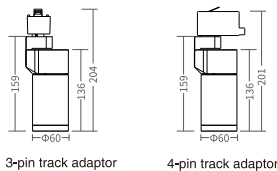

DIMENSION

EN-TLO010-21
EN-TLO015-21

3-pin track adaptor

4-pin track adaptor

MODEL NUMBER	POWER	COLOR TEMP	LUMINOUS FLUX(Lm)±5%	LUMINOUS FLUX(Lm)
EN-TLO010-21	10W	3000K	1063lm(CRI80+)	957lm(CRI90+)
EN-TLO010-22				1017lm(CRI90+)
EN-TLO010-23		4000K	1130lm(CRI80+)	1017lm(CRI90+)
EN-TLO010-24				
EN-TLO015-21	15W	3000K	1465lm(CRI80+)	1319lm(CRI90+)
EN-TLO015-22				1403lm(CRI90+)
EN-TLO015-23		4000K	1559lm(CRI80+)	1403lm(CRI90+)
EN-TLO015-24				

OPTICAL ACCESSORIES

Accessories

	Honeycomb Filter		Circular Small
	Cross Louve		Circular Big
	Barn Door		Square
			Rectangular
			Wall Washing

EN-TLO010/015-21: Premium-Small version.
EN-TLO010/015-22: Surface-mounted.
EN-TLO010/015-23: Suspanding.
EN-TLO010/015-24: Wall-mounted.