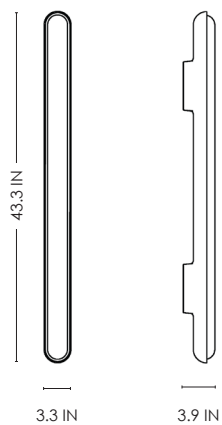

STUDIOTWENTYSEVEN

HOLLOW 3-110 SCONCE BY **BOLDIZAR SENTESKI** EXCLUSIVELY FOR STUDIOTWENTYSEVEN
NUMBERED EDITION
SIGNED, SERIAL NUMBER AND CERTIFICATE OF AUTHENTICITY
YEAR 2022

PATINATED CAST BRONZE
12 W LED BULB
2700 K
110-120 V / 220-240V
CLASS I LUMINAIRE
DIMMABLE
CE CERTIFIED
PRODUCTION TIME 12-14 WEEKS
MADE IN ITALY

IN H 43.3 W 3.3 D 3.9
CM H 110 W 8.5 D 10