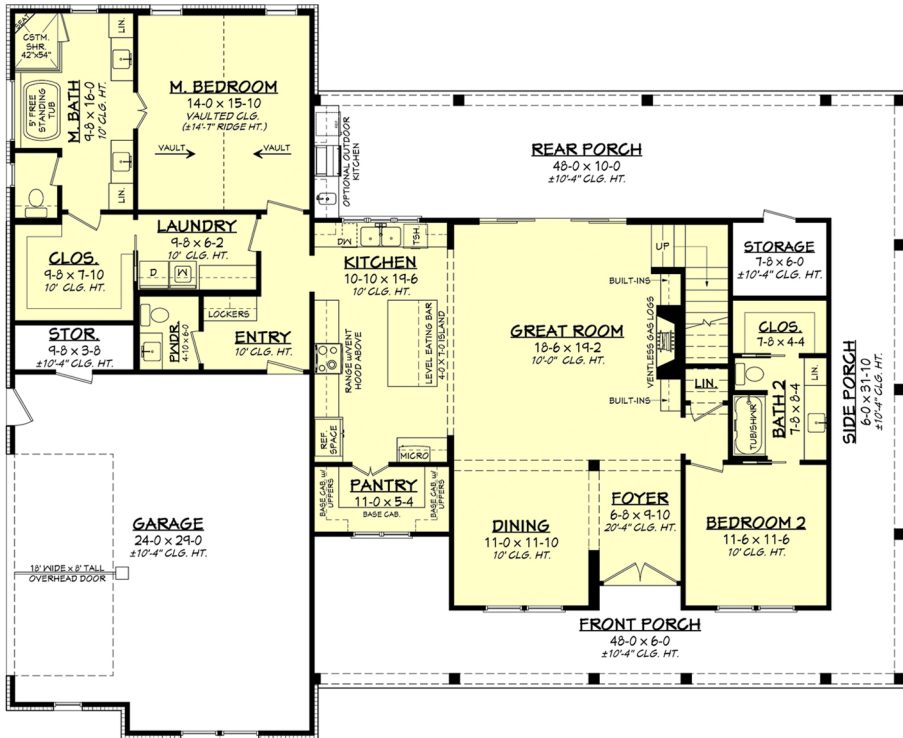

Designing Homes  
**HOUSE PLAN ZONE**  
 Building Relationships

Second Floor Plan

**Still Branch House Plan**

2392-S

- 2392 Sq Ft.
- 4 Bedrooms
- 3.5 Bathrooms
- 2 Stories
- 72-8 Width
- 59-0 Depth

Floor Plan