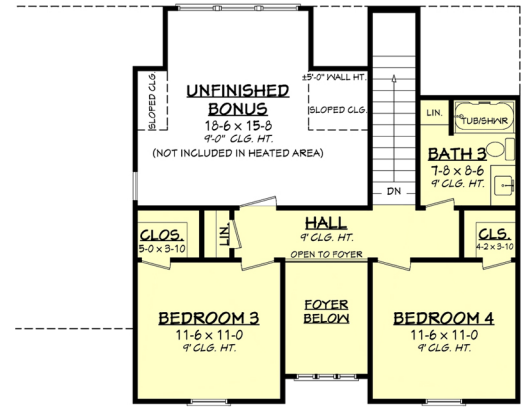

Designing Homes  
**HOUSE PLAN ZONE**  
 Building Relationships

Second Floor Plan

**Still Branch House Plan**

2392-S

- 2392 Sq Ft.
- 4 Bedrooms
- 3.5 Bathrooms
- 2 Stories
- 72-8 Width
- 59-0 Depth

Floor Plan