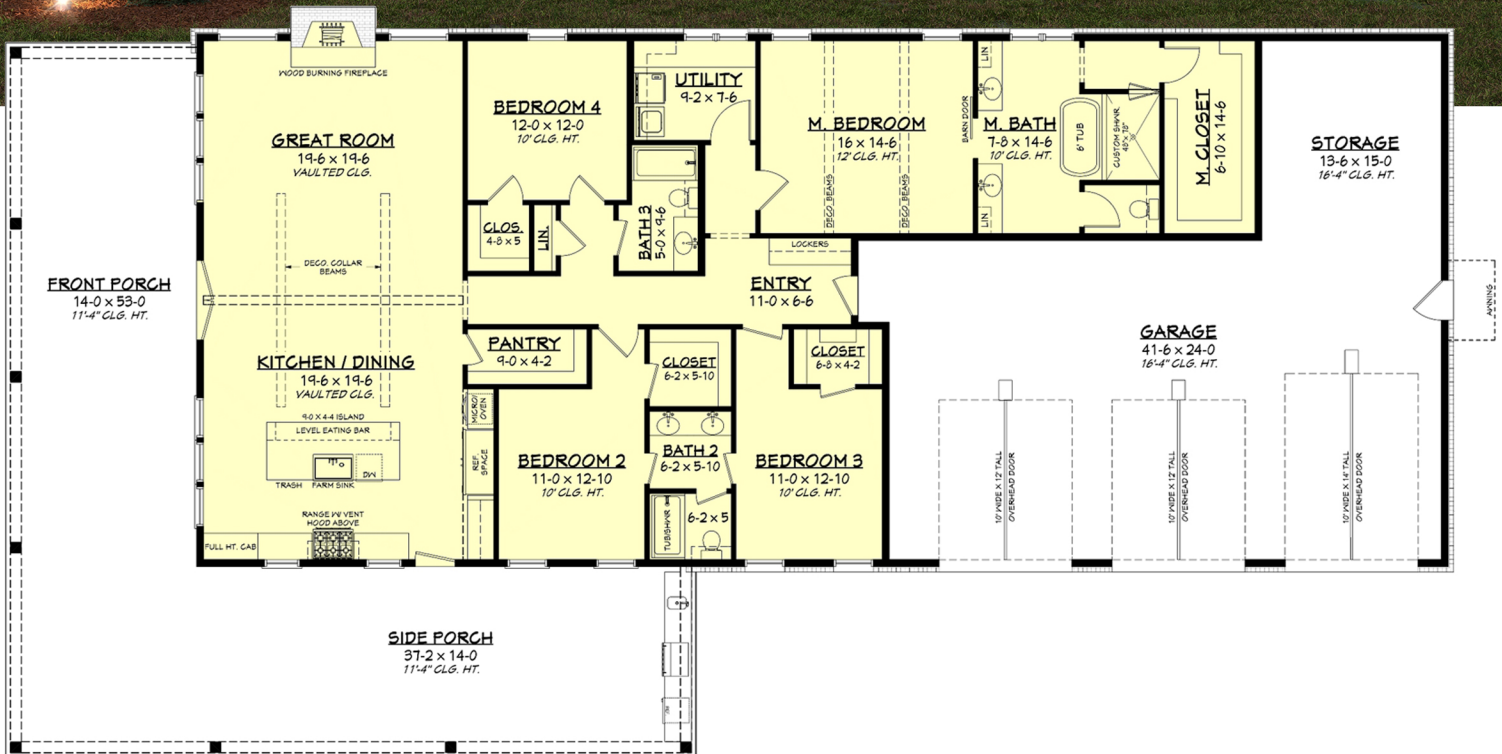

Designing Homes
HOUSE PLAN ZONE
 Building Relationships

Floor Plan

Hickory Grove House Plan

2500-3

2500 Sq Ft.

1 Stories

4 Bedrooms

56-0 Width

3 Bathrooms

108-0 Depth

Phone: 601.336.3254 sales@hpzplans.com

<https://hpzplans.com/products/hickory-grove-house-plan>