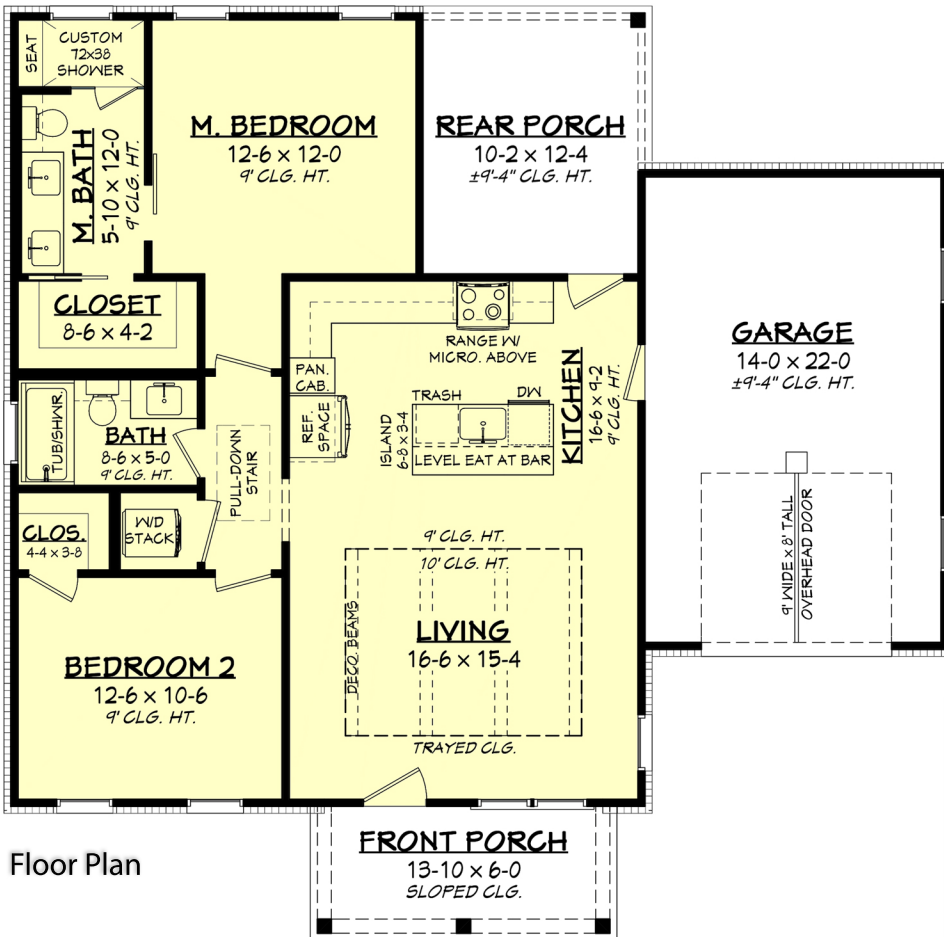

Designing Homes  
**HOUSE PLAN ZONE**  
 Building Relationships

Floor Plan

Rear Elevation

## Edgefield House Plan

996-S

996 Sq Ft.

1 Stories

2 Bedrooms

44-4 Width

2 Bathrooms

43-6 Depth