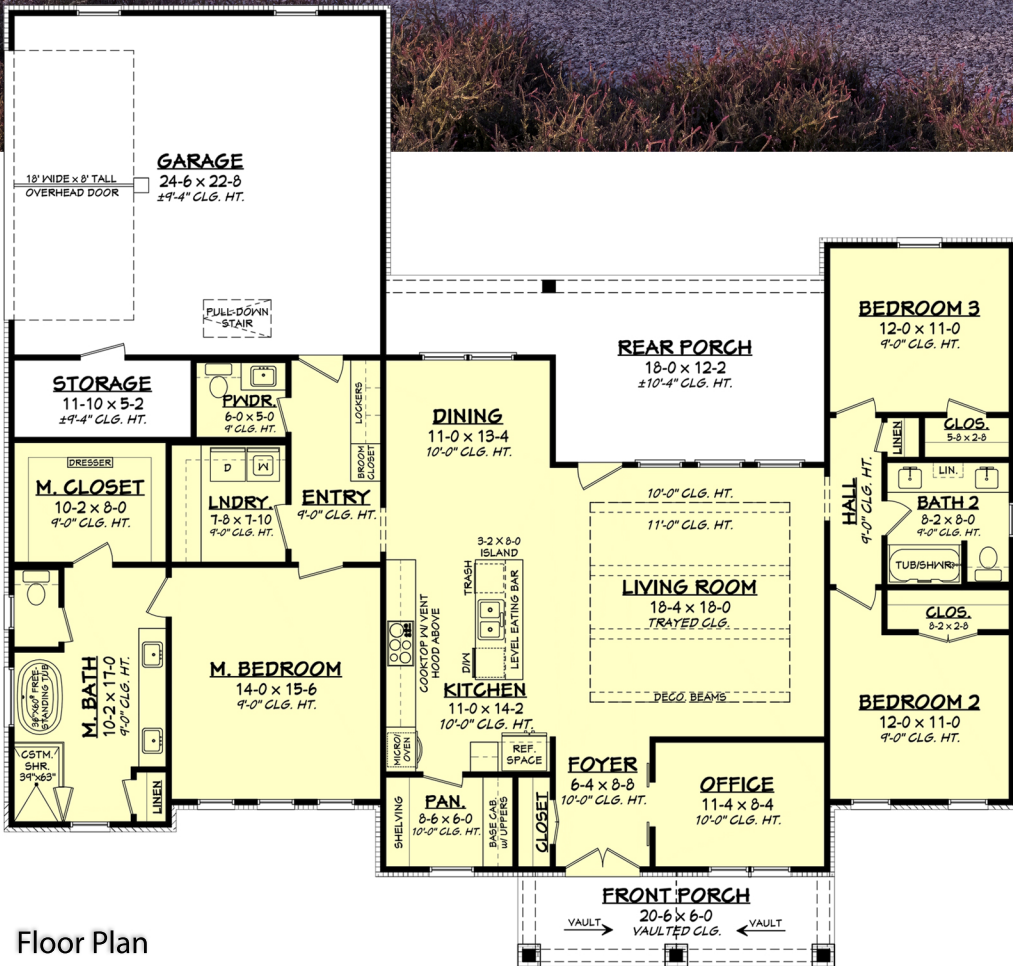

Designing Homes  
**HOUSE PLAN ZONE**  
 Building Relationships

Floor Plan

Rear Elevation

**Rose Hill House Plan**

2065-S

- 2065 Sq Ft.      1 Stories
- 3 Bedrooms      67-2 Width
- 2.5 Bathrooms      63-6 Depth