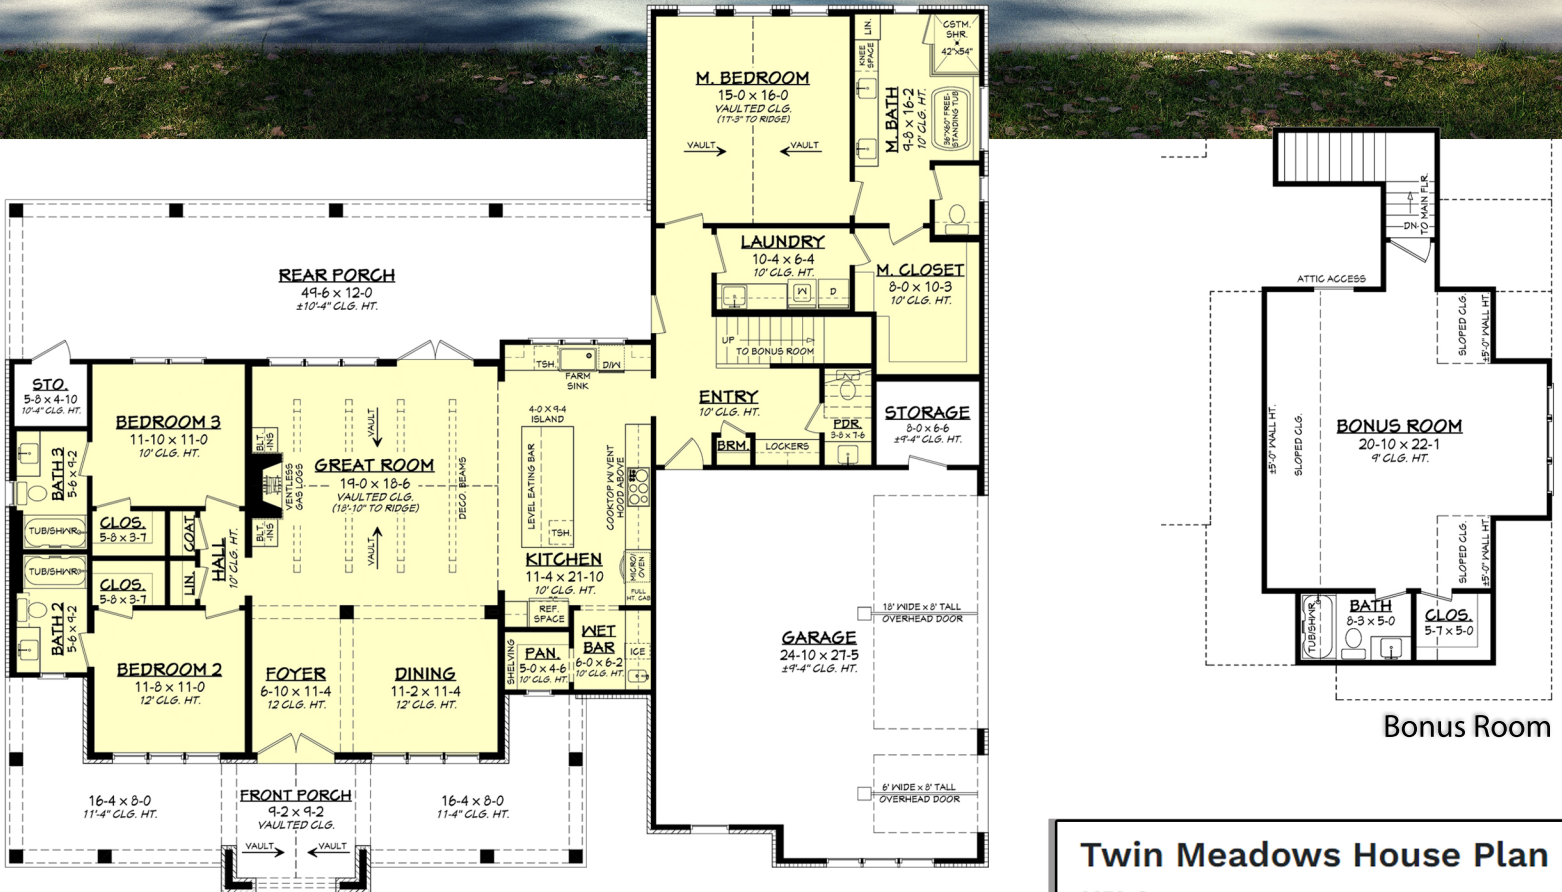

Designing Homes  
**HOUSE PLAN ZONE**  
 Building Relationships

Floor Plan

**Twin Meadows House Plan**

2278-S

2278 Sq Ft.

1.5 Stories

3 Bedrooms

75-2 Width

3.5 Bathrooms

67-10 Depth

Phone: 601.336.3254 sales@hpszplans.com

<https://hpszplans.com/products/twin-meadows-house-plan>