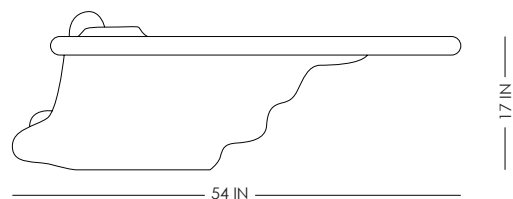

# STUDIOTWENTYSEVEN

OFFSET COFFEE TABLE BY **CHARLES HAGERMAN** EXCLUSIVELY FOR STUDIOTWENTYSEVEN  
UNIQUE PIECE  
YEAR 2022

FREE-FORM SCULPTURAL OILED AND WAXED SOLID WHITE OAK  
MADE IN AMERICA

IN H 17 W 54 D 20  
CM H 43 W 137 D 50