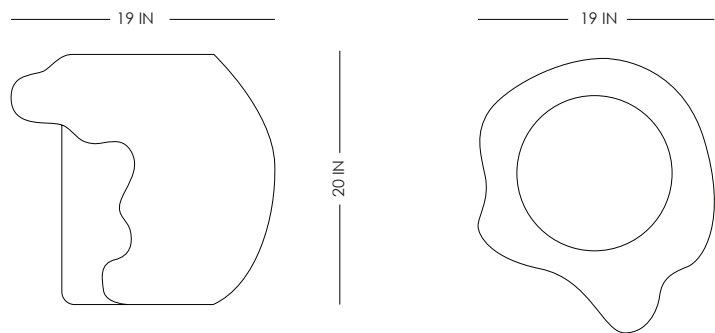

STUDIOTWENTYSEVEN

BLOOB SIDE TABLE BY **CHARLES HAGERMAN** EXCLUSIVELY FOR STUDIOTWENTYSEVEN
UNIQUE WORK
YEAR 2022

FREE-FORM SCULPTURAL OILED AND WAXED SOLID WALNUT
HAND SCULPTED IN AMERICA

IN H 20 W 19 D 19
CM H 50 W 48 D 48