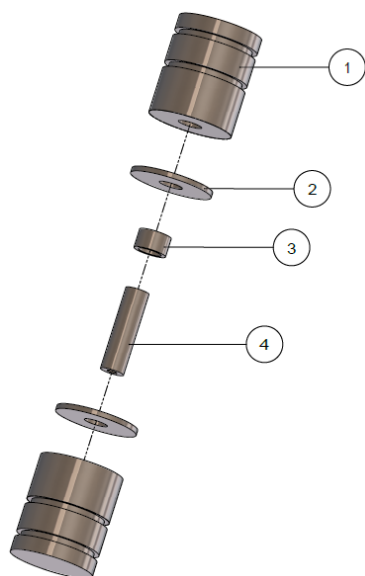

## Glass Door Round Handle

meir®

### EXPLODED VIEW

No.	Part Name	Qty
1	Handle	2
2	Gasket	2
3	Gasket	1
4	Screw	1

### FEATURES

- Refer to the Meir website for warranty terms & conditions, and available finishes.
- Solid brass construction
- For 8mm or 10mm glass thickness.