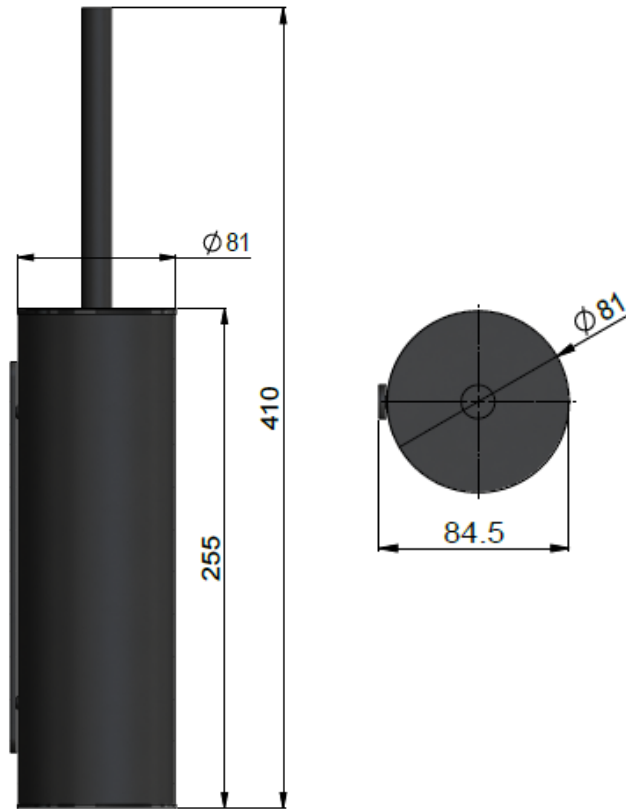

MTO02N-R

ROUND TOILET BRUSH

meir®

FEATURES

- Refer to the Meir website for warranty terms & conditions, and available finishes
- Box Weight 1.1 kg
- Includes a leak proof inner which is removable for easy cleaning.
- Brass handle with a black brush bristles.
- Free standing or wall mount option.

SPECIFICATIONS

EXPLODED VIEW

No.	Part Name	Qty
1	Toilet Brush	1
2	ABS Plastic Cup	1
3	SS Wall Mount	1
4	Stainless Steel Cup	1
5	ABS Plastic Bottom Cover	1