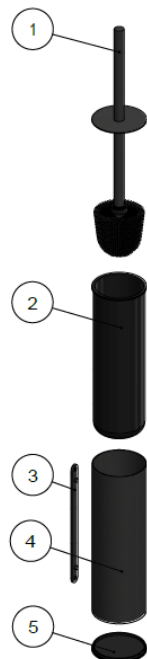

MTO02N-R

ROUND TOILET BRUSH

meir®

FEATURES

- Refer to the Meir website for warranty terms & conditions, and available finishes
- Box Weight 1.1 kg
- Includes a leak proof inner which is removable for easy cleaning.
- Brass handle with a black brush bristles.
- Free standing or wall mount option.

CARE

- Do not install tapware using any form of acetone silicones.
- Do not apply physical items (such as tools) directly to product.
- Never use house-hold or commercial detergents, citrus based cleaners, or abrasive cleaners.
- Clean using a mild washing soap solution rinsed, and dry with a soft cloth.
- Check for any product defects before installation.
- Refer to the installation manual for correct installation.

SPECIFICATIONS

EXPLODED VIEW

No.	Part Name	Qty
1	Toilet Brush	1
2	ABS Plastic Cup	1
3	SS Wall Mount	1
4	Stainless Steel Cup	1
5	ABS Plastic Bottom Cover	1