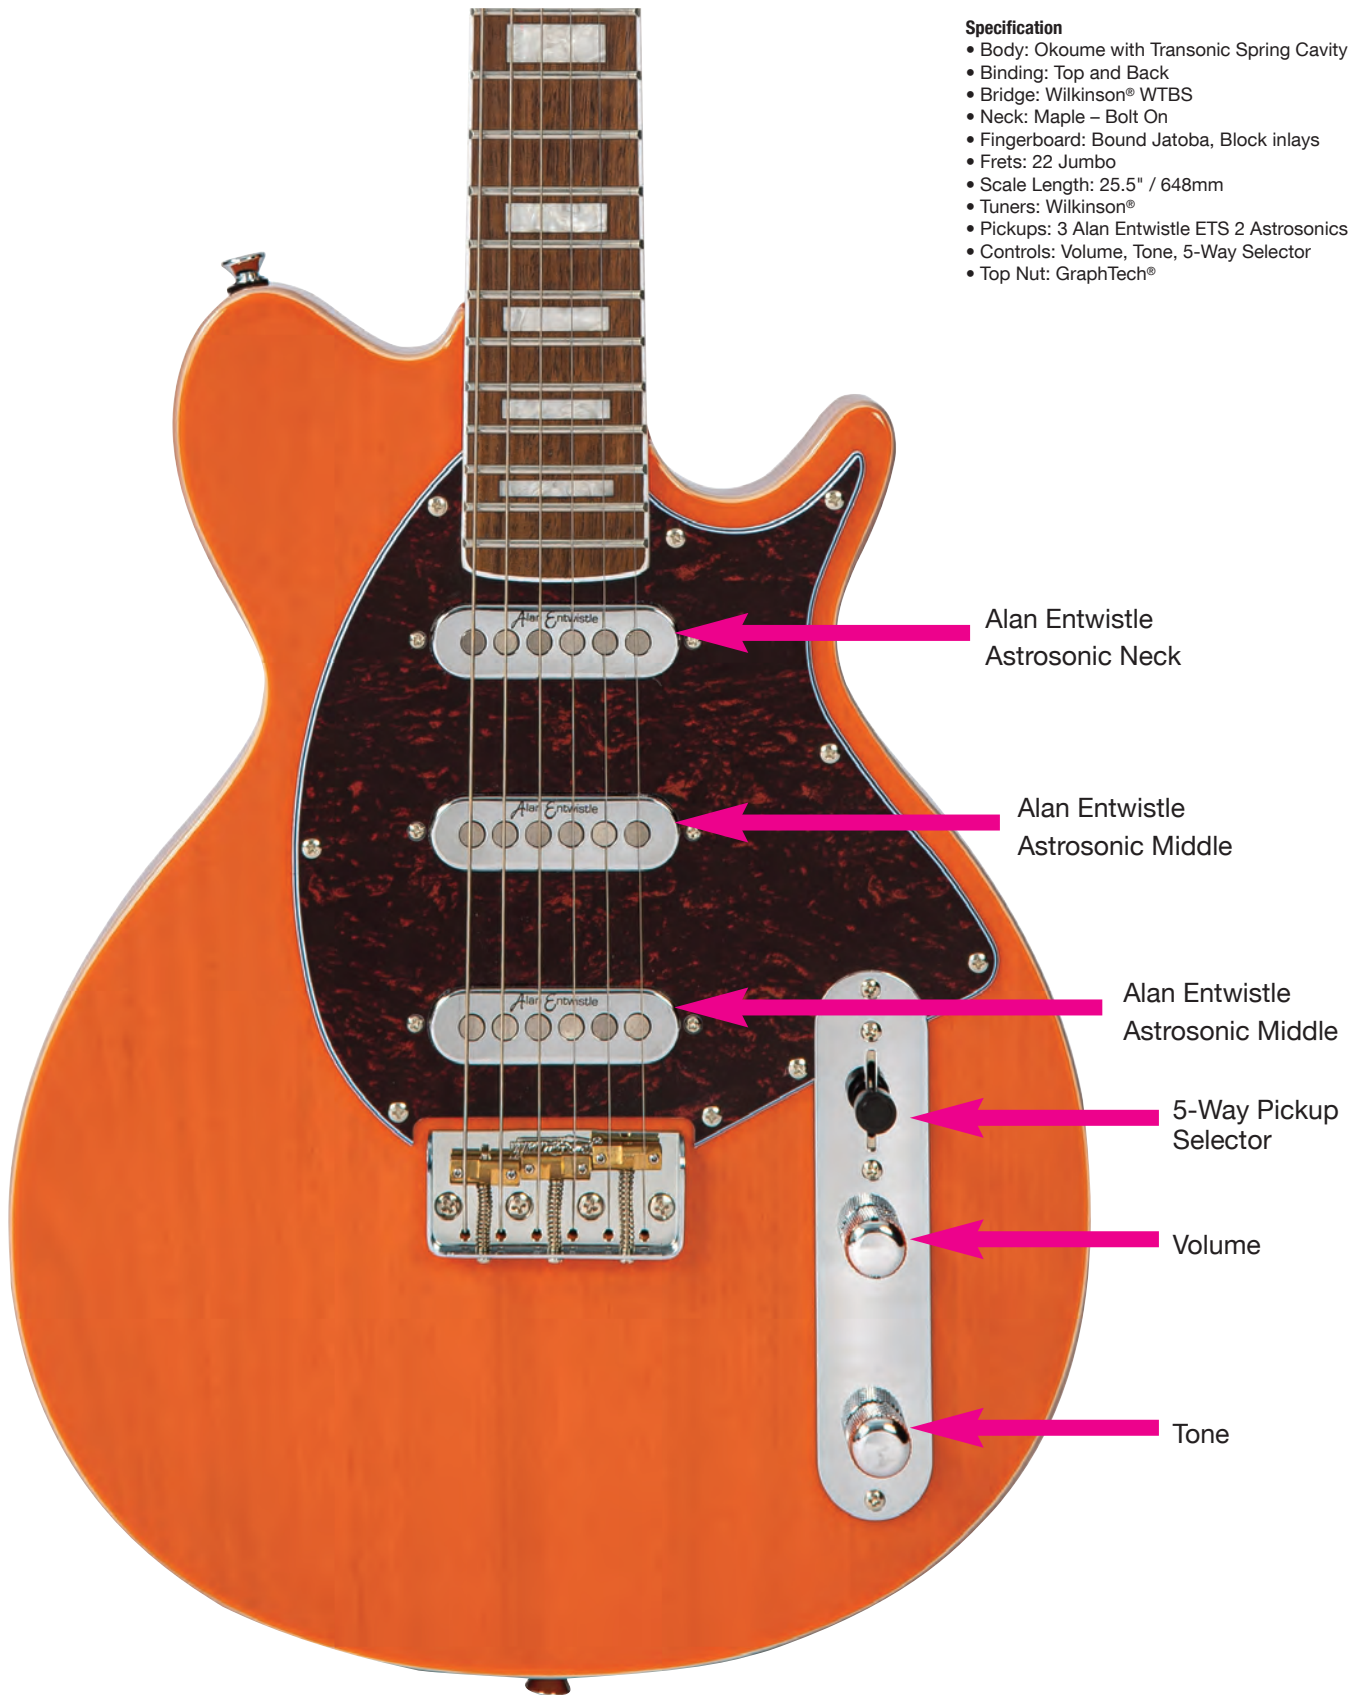

# VRV800 – VISION

## Specification

- Body: Okoume with Transonic Spring Cavity
- Binding: Top and Back
- Bridge: Wilkinson® WTBS
- Neck: Maple – Bolt On
- Fingerboard: Bound Jatoba, Block inlays
- Frets: 22 Jumbo
- Scale Length: 25.5" / 648mm
- Tuners: Wilkinson®
- Pickups: 3 Alan Entwistle ETS 2 Astrosonics
- Controls: Volume, Tone, 5-Way Selector
- Top Nut: GraphTech®

Alan Entwistle  
Astrosonic Neck

Alan Entwistle  
Astrosonic Middle

Alan Entwistle  
Astrosonic Middle

5-Way Pickup  
Selector

Volume

Tone

*Vintage* REVO™

**VRV800TO** Vintage REVO Series Vision Guitar - **Trans Orange**

**VRV800SB** Vintage REVO Series Vision Guitar - **Two Tone Sunburst**

**VRV800BK** Vintage REVO Series Vision Guitar - **Boulevard Black**