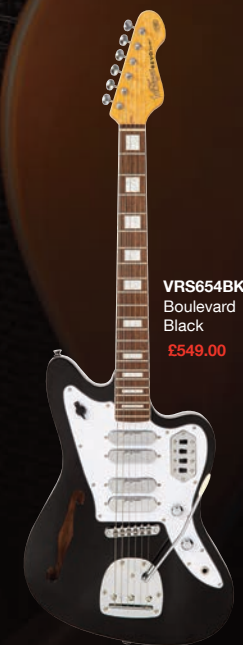

VRV800BK
Boulevard Black
£449.00

VRV800SB
2 Tone Sunburst
£449.00

VRV800TO
Trans Orange
£449.00

Vintage® REVO™

REVO™

VRS65
SURFMASTER QUAD

SURFMASTER QUAD

The new Vintage Revo Surfmaster Quad replicates the unending appeal of the offset solid bodied guitars, feature stunning visuals and highly individual electronics.

With a quartet of Entwistle ETS3 Astrosonic pickups each with individual on/off switches, the Surfmaster Quad offers an incredible 15 pickup combinations and, when combined with the ATN Variator system total a staggering 75 possible tonal options from one guitar. Featuring a maple neck, 22-fret bound fingerboard with block inlays and a sensitive vintage offset vibrato system, where accurate return to pitch, string intonation and stable tuning is assured via Wilkinson EZ-lok tuners, a precision cut Graphtech nut and roller bridge.

Spec

- Body: Okoume – Thinline Offset
- Neck: Maple – Bolt On
- Fingerboard: Bound Jatoba, Block inlays
- Frets: 22 Medium Jumbo
- Scale Length: 24.75" / 628mm
- Tuners: Wilkinson® E-Z-Lok™
- Bridge: Roller
- Vibrato: Vintage Offset
- Pickups: 4 Alan Entwistle ETS3 Astrosonics
- Controls: Volume/Tone with 4 slide switches and ATN5 Variator
- Top Nut: GraphTech®

VRS654MW
Metallic White
£549.00

VRS654FR
Firenza Red
£549.00

VRS654BK
Boulevard
Black
£549.00

Vintage® REVO™

REVO™

VRS652 SURFMASTER SLIMLINE TWIN

SURFMASTER SLIMLINE TWIN

The new Vintage Revo semi-hollow Surfmaster Twin replicates the unending appeal of the offset solid bodied guitars, featuring stunning visuals and highly individual electronics.