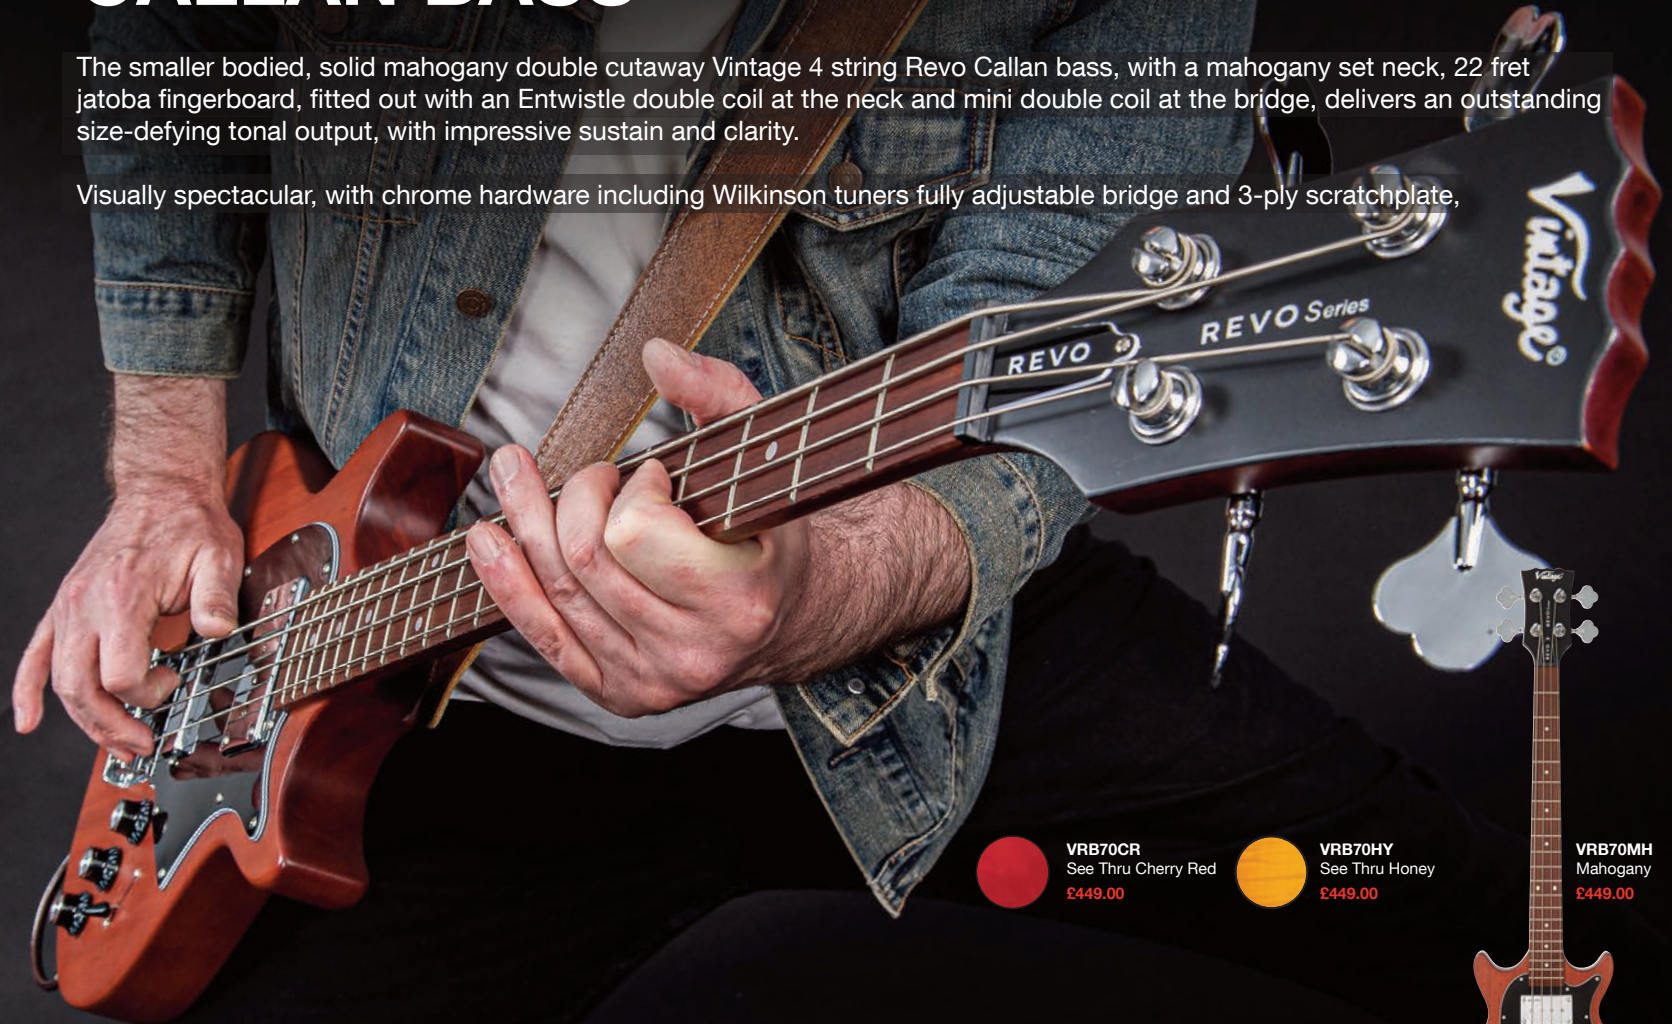

The maple neck and 22 fret, bound jatoba fingerboard with dot inlays offer superb playability, whilst smooth operative Wilkinson tuners, a precision-cut GraphTech nut and a fully adjustable sturdy chrome bridge enrich the low frequency sustain.

VRS450BL
Blueburst
£499.00

VRS450N
Natural
£499.00

VRS450CR
Cherry red
£499.00

Spec

- Body: Semi-Acoustic - Maple
- Bridge: Adjustable
- Neck: Maple
- Fingerboard: Jatoba
- Frets: 22
- Scale Length: 30" / 762mm
- Tuners: Wilkinson® WJBL175
- Pickups: Neck; Alan Entwistle EB4 / Bridge; Alan Entwistle RT64 Toaster type
- Controls: Master Volume, Neck volume, Bridge Volume/Neck Tone, Bridge Tone with 3 way selector
- Top Nut: GraphTech®

Vintage® REVO™

REVO™

VRB70 – CALLAN BASS

CALLAN BASS

The smaller bodied, solid mahogany double cutaway Vintage 4 string Revo Callan bass, with a mahogany set neck, 22 fret jatoba fingerboard, fitted out with an Entwistle double coil at the neck and mini double coil at the bridge, delivers an outstanding size-defying tonal output, with impressive sustain and clarity.

Visually spectacular, with chrome hardware including Wilkinson tuners fully adjustable bridge and 3-ply scratchplate,

 **VRB70CR**
See Thru Cherry Red
£449.00

 **VRB70HY**
See Thru Honey
£449.00

VRB70MH
Mahogany
£449.00