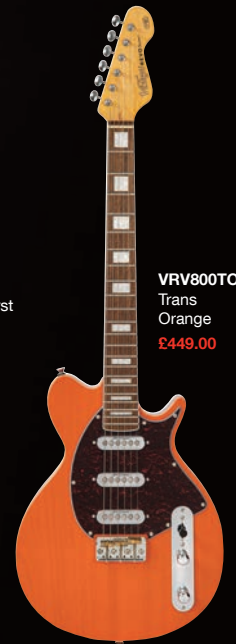

The new solid bodied double cutaway model, featuring a trio of Entwistle's low-noise ETS2 Astrosonic pickups the Vintage Revo Vision. Renowned for their clarity and tone, with ample output to drive pedals whilst remaining clear and articulate with the guitar volume wound back, the Vintage Revo Vision is extremely versatile with the effortless ability to adapt to any style of music.

With a maple neck, bound 22 fret fingerboard with block inlays, the cute Revo Vision with a 5-way selector switch, Wilkinson machine heads, GraphTech precision-cut nut and a Wilkinson 3-saddle hardtail compensating bridge, is ready to rock with a bound body that features a unique transonic spring cavity in the rear for added sustain.

Spec

- Body: Okoume with Transonic Spring Cavity
- Binding: Top and Back
- Bridge: Wilkinson® WTBS
- Neck: Maple – Bolt On
- Fingerboard: Bound Jatoba, Block inlays
- Frets: 22 Jumbo
- Scale Length: 25.5" / 648mm
- Tuners: Wilkinson®
- Pickups: 3 Alan Entwistle ETS 2 Astrosonics
- Controls: Volume, Tone, 5-Way Selector
- Top Nut: GraphTech®

VRV800BK
Boulevard Black
£449.00

VRV800SB
2 Tone Sunburst
£449.00

VRV800TO
Trans Orange
£449.00

Vintage® REVO™

REVO™

VRS65
SURFMASTER QUAD

SURFMASTER QUAD

The new Vintage Revo Surfmaster Quad replicates the unending appeal of the offset solid bodied guitars, feature stunning visuals and highly individual electronics.