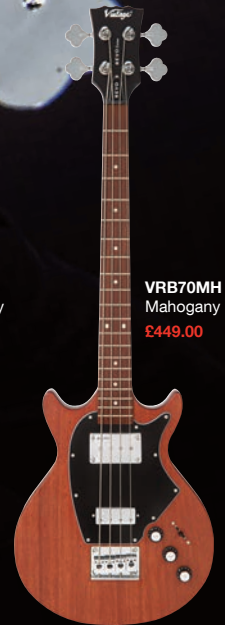

The maple neck and 22 fret, bound jatoba fingerboard with dot inlays offer superb playability, whilst smooth operative Wilkinson tuners, a precision-cut GraphTech nut and a fully adjustable sturdy chrome bridge enrich the low frequency sustain.

Vintage® REVO™

REVO™

VRB70 – CALLAN BASS

CALLAN BASS

The smaller bodied, solid mahogany double cutaway Vintage 4 string Revo Callan bass, with a mahogany set neck, 22 fret jatoba fingerboard, fitted out with an Entwistle double coil at the neck and mini double coil at the bridge, delivers an outstanding size-defying tonal output, with impressive sustain and clarity.

Visually spectacular, with chrome hardware including Wilkinson tuners fully adjustable bridge and 3-ply scratchplate,

 **VRB70CR**
See Thru Cherry Red
£449.00

 **VRB70HY**
See Thru Honey
£449.00

VRB70MH
Mahogany
£449.00