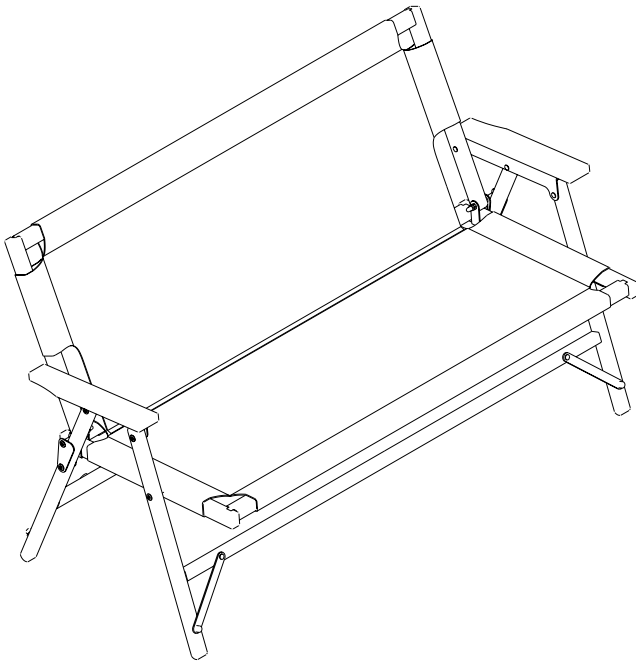

# OUTDOOR MARKET FOLDING SOFA

- CARE GUIDE -

Max weight load 110 kg/ 242 lbs per seat.

Fold/unfold carefully, caution to not get fingers stuck.

Make sure the sofa is fully unfolded before sitting.

Do not stand on the sofa.