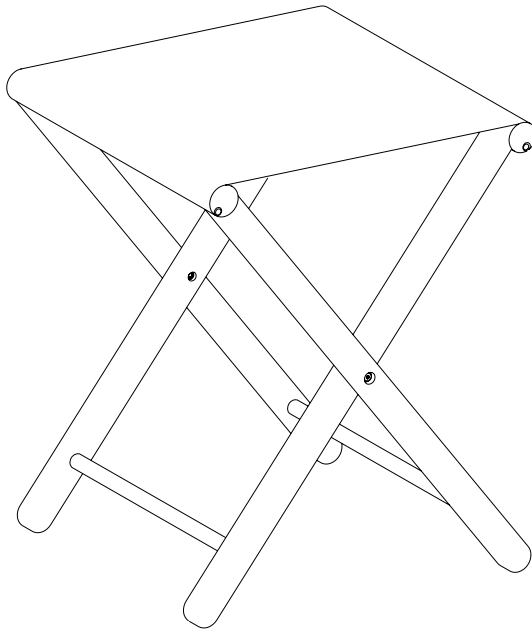

- CARE GUIDE -

OUTDOOR MARKET FOLDING STOOL

- CARE GUIDE -

Max weight load 110 kg/ 242 lbs.

Fold/unfold carefully, caution to not get fingers stuck.

Do not stand on the stool. Store in the bag once dry, inside or under outdoor rated covers.