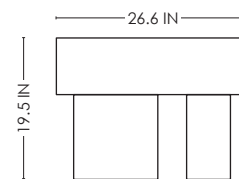

STUDIOTWENTYSEVEN