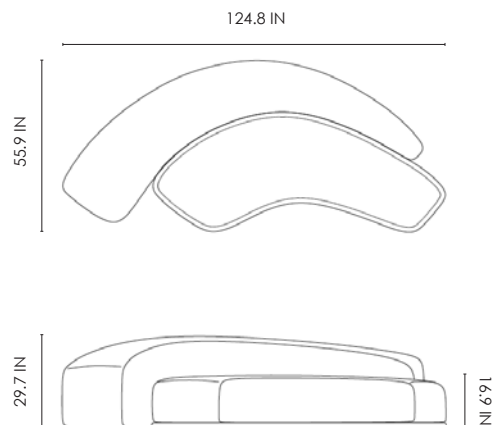

STUDIOTWENTYSEVEN

LS288 DAYBED BY **LUCA STEFANO** EXCLUSIVELY FOR STUDIOTWENTYSEVEN
YEAR 2023

UPHOLSTERED IN MOHAIR BY PIERRE FREY
NATURAL OILED OAK BASE
PRODUCTION TIME 16-18 WEEKS
MADE IN ITALY

IN H 29.7 W 124.8 D 55.9 SH 16.9
CM H 75.5 W 317 D 142 SH 43