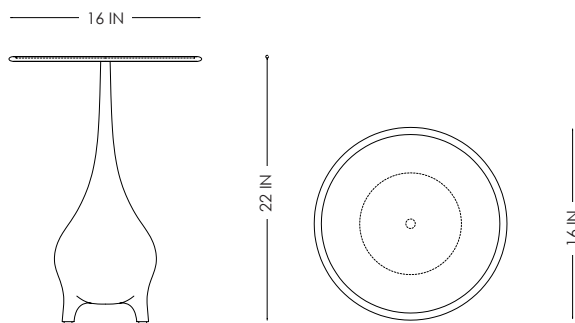

STUDIOTWENTYSEVEN

GAMOT SIDE TABLE BY **DAVID AGUIRRE** EXCLUSIVELY FOR STUDIOTWENTYSEVEN
GAMOT COLLECTION
YEAR 2023

POLISHED OR BLACK PATINATED CAST BRONZE
PRODUCTION TIME 14-16 WEEKS
MADE IN AMERICA

IN H 22 Ø 16
CM H 55.8 Ø 25.4